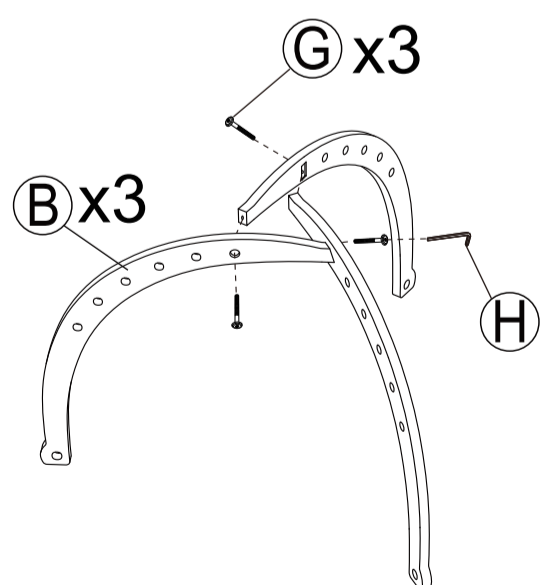

## Wooden Activity Gym Instruction Manual

0+  
months

KEYCODE: 43-112-388

MADE IN CHINA

FOR AU / NZ: IMPORTED FOR KMART  
STORES IN AUSTRALIA AND NEW ZEALAND.

KMART CUSTOMER SERVICE  
AU: 1800 124 125 NZ: 0800 945 995

INNER FRONT COVER  
14.85cm

INNER BACK COVER  
14.85cm

### Parts List

 A x1	 B x3	 C x1	 D x1
 E x1	 F x3	 G x3	 H x1

1

2

3