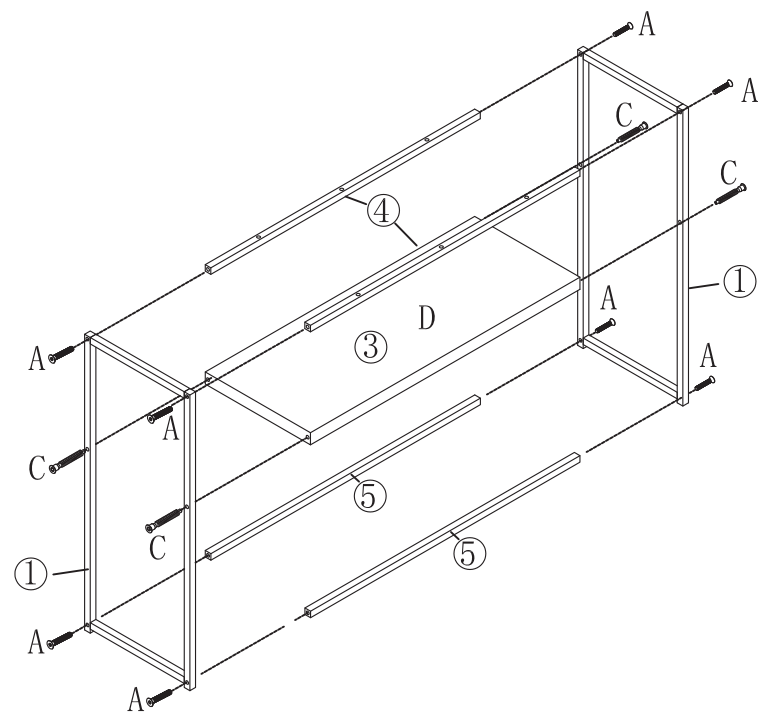

MAXIMUM SAFE LOAD: 25KG.

①

Hardware list

	A	M6X35mm	8PCS
	B	M6X25mm	6PCS
	C	Ø7X38mm	4PCS
	D		1PC

②

Do not tighten the screws fully during assembly.
Fully tighten screws after the final assembly steps

③

			
①	2PCS	②	1PC
			
③	1PC	④	2PCS
			
⑤	2PCS		

STEP 1

A x 8 C x 4

STEP 2

B x 6

STEP 3