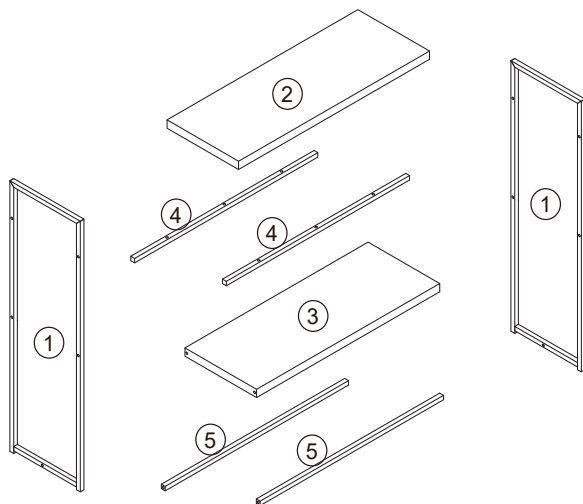

WARNING:

DO NOT SIT OR STAND ON THIS TABLE. DO NOT DRAG OR KNOCK THE TABLE. DO NOT USE THIS TABLE UNLESS ALL BOLTS AND SCREWS ARE FIRMLY SECURED. THIS PACKAGE CONTAINS SMALL PARTS AND SHARP POINTS. KEEP AWAY FROM CHILDREN AND BABIES. ADULT ASSEMBLY REQUIRED. USE ONLY ON A FLAT SURFACE. FAILURE TO FOLLOW THESE WARNINGS COULD IN SERIOUS INJURY. A MILD ODOUR MAY BE PRESENT WHEN FIRST OPENING THIS CARTON. SIMPLY ALLOW TO AIR OUTSIDE AND THIS WILL FADE.

MAXIMUM SAFE LOAD: 25KG.

①

Hardware list

	A	M6X35mm	8PCS
	B	M6X25mm	6PCS
	C	Ø7X38mm	4PCS
	D		1PC

②

Do not tighten the screws fully during assembly.
Fully tighten screws after the final assembly steps

③

			
①	2PCS	②	1PC
			
③	1PC	④	2PCS
			
⑤	2PCS		

STEP 1

A x 8 C x 4

STEP 2

B x 6

STEP 3