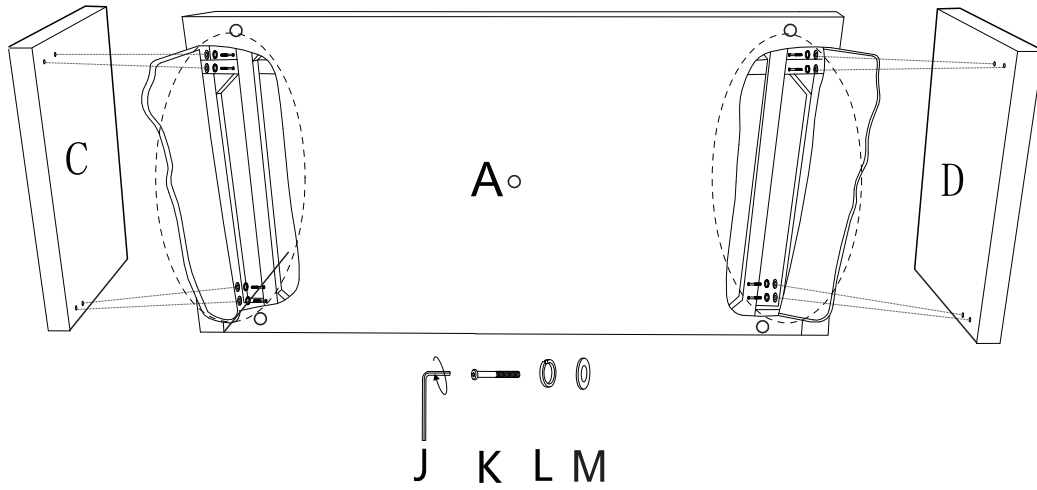

STEP 1

STEP 2

STEP 3

STEP 4