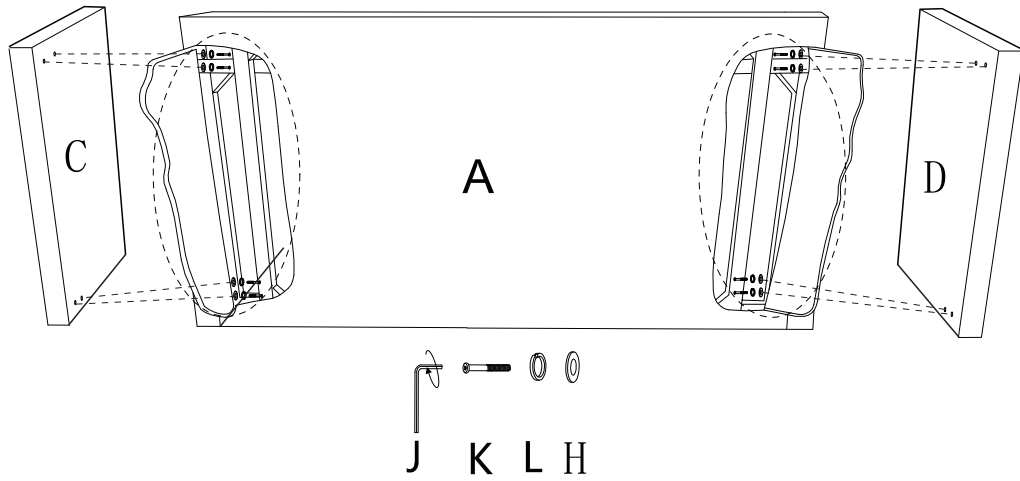

STEP 1

STEP 2

STEP 3

STEP 4