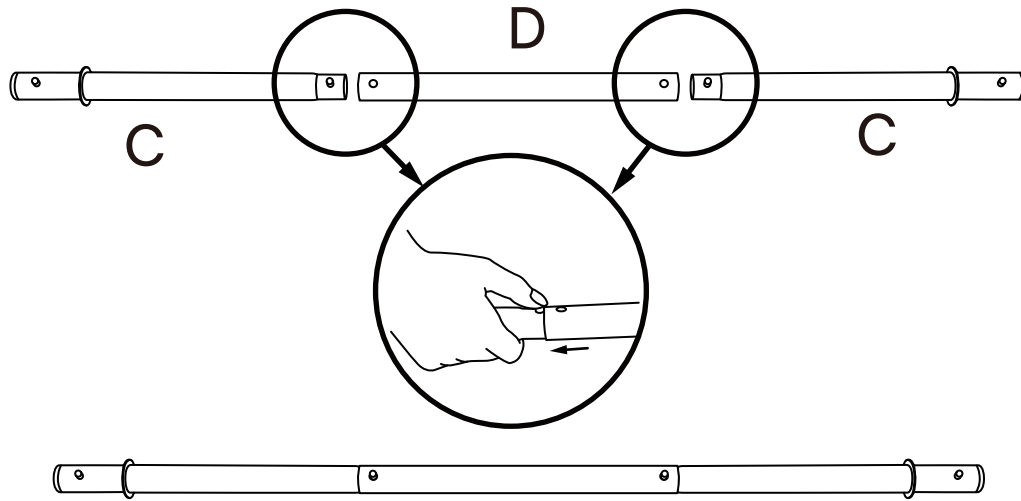

Instruction Manual

Keycode:43136544

PARTS LISTS

A x 1

B x 1

C x 2

D x 1

NOTE: The instruction booklet contains **IMPORTANT** safety information. Please read and keep for future reference.

1

2

3

Please read this user manual carefully before use and keep it for future reference.

Warning/Caution:

- > The maximum bearing of this swing chair is 100 kgs
- > Please DO NOT leave pets or infants alone on the swing chair.
- > Please DO NOT stand up on the chair.
- > Please DO NOT Jump onto hanging chair
- > You will extend the useful life by keeping out of the rain and direct sunlight when the chair is not in use.
- > When installing components connected to ceiling, make sure the ceiling is strong enough and that safety goggles should be worn to prevent dust from entering the eyes.
- > After finishing all the installation steps, please test the bearing capacity of the chair before use and make sure all the parts were well-installed and connected.