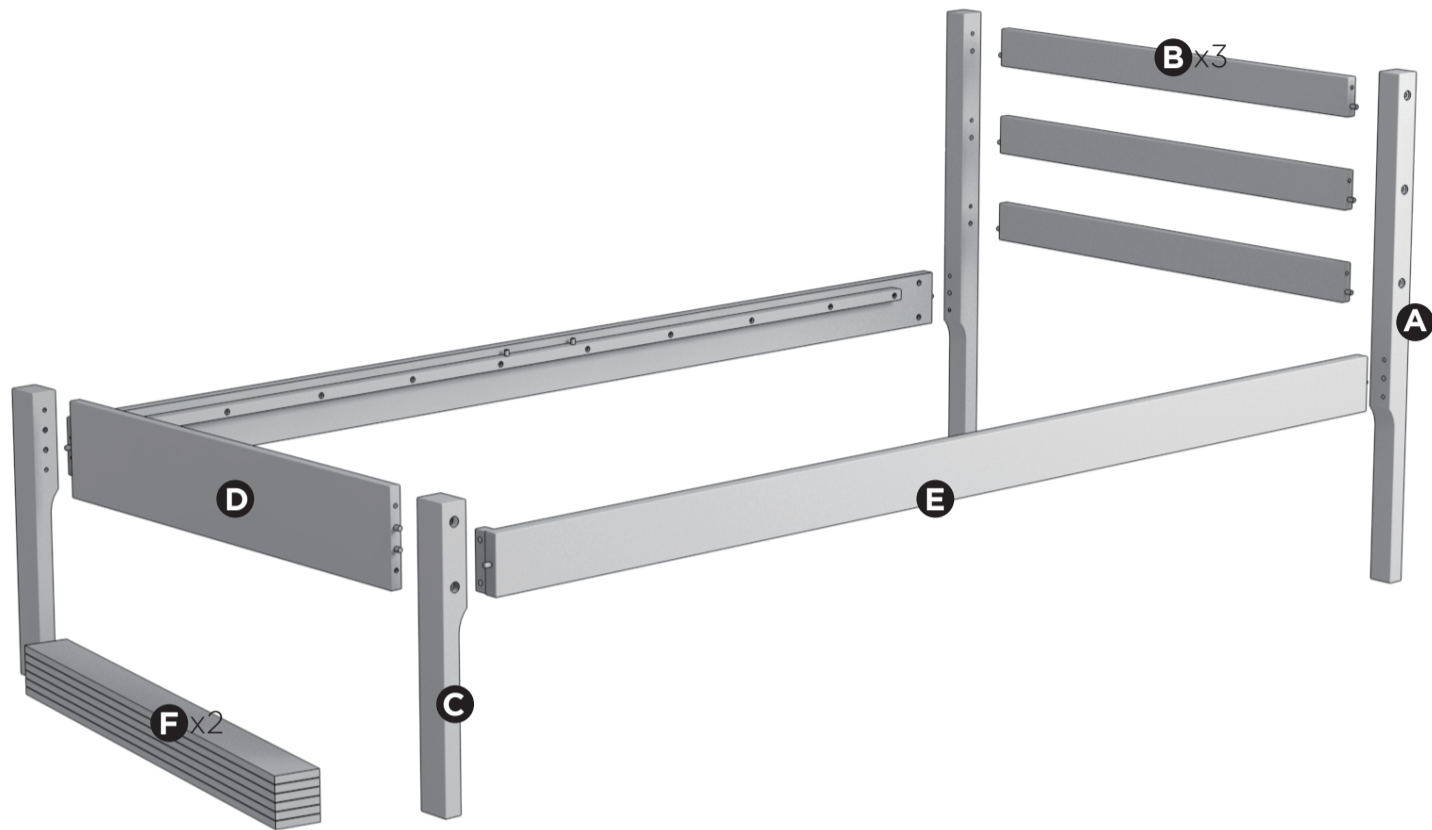

Easy as 1-2-3 Assembly Instruction

TIMBER BEDFRAME

Components

Need more help?

Get in touch so we can help you out.

AU: 7am - 5pm AEST Monday - Sunday (including public holidays)

NZ: 9am - 7pm AEST Monday - Sunday (including public holidays)