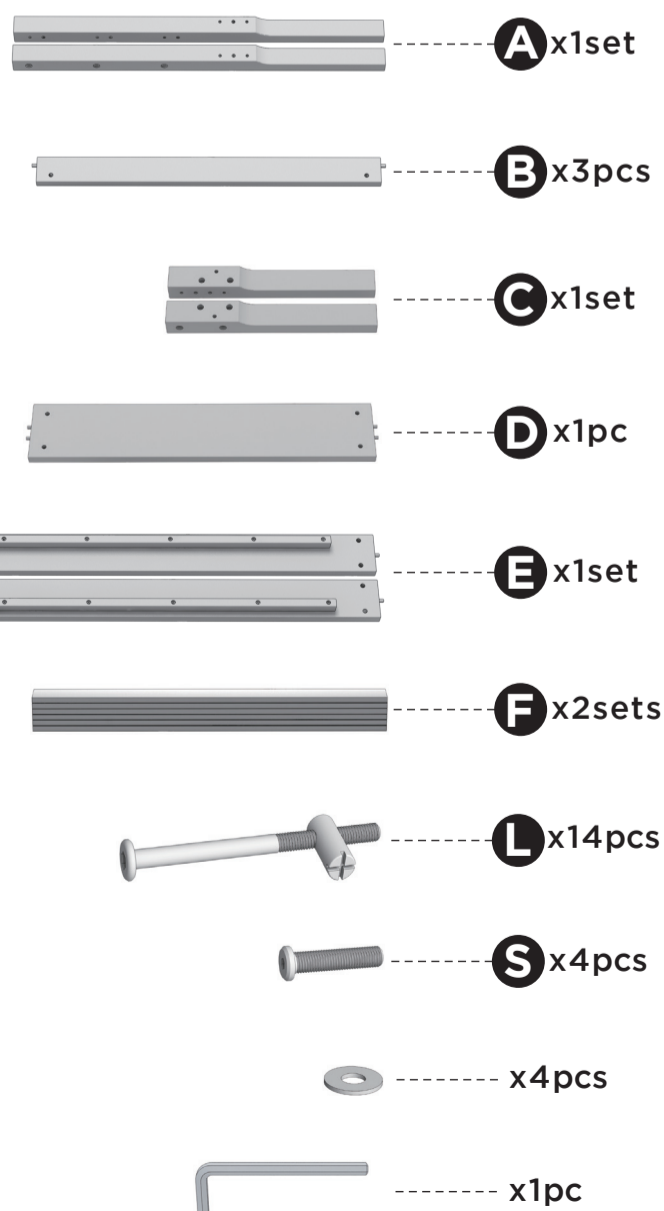

Easy as 1-2-3 Assembly Instruction

TIMBER BEDFRAME

Components

Need more help?

Get in touch so we can help you out.

AU: 7am - 5pm AEST Monday - Sunday (including public holidays)

NZ: 9am - 7pm AEST Monday - Sunday (including public holidays)