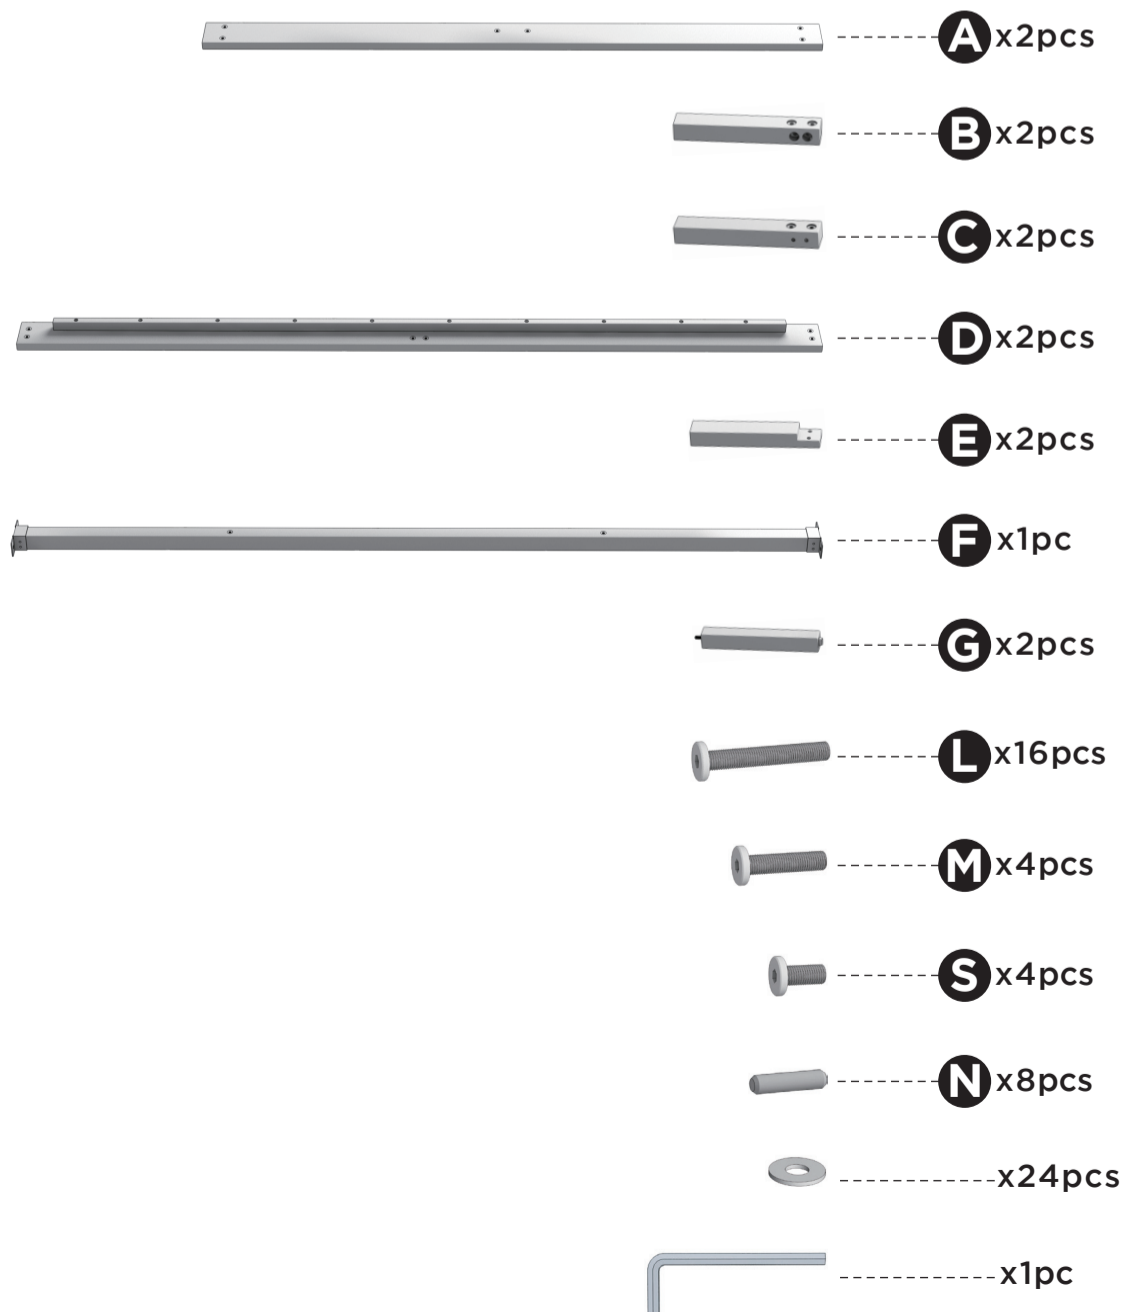

Easy as 1-2-3 Assembly Instruction

TIMBER BEDFRAME

Components

Need more help?

Get in touch so we can help you out.

AU: 7am - 5pm AEST Monday - Sunday (including public holidays)
NZ: 9am - 7pm AEST Monday - Sunday (including public holidays)
1800 051 800