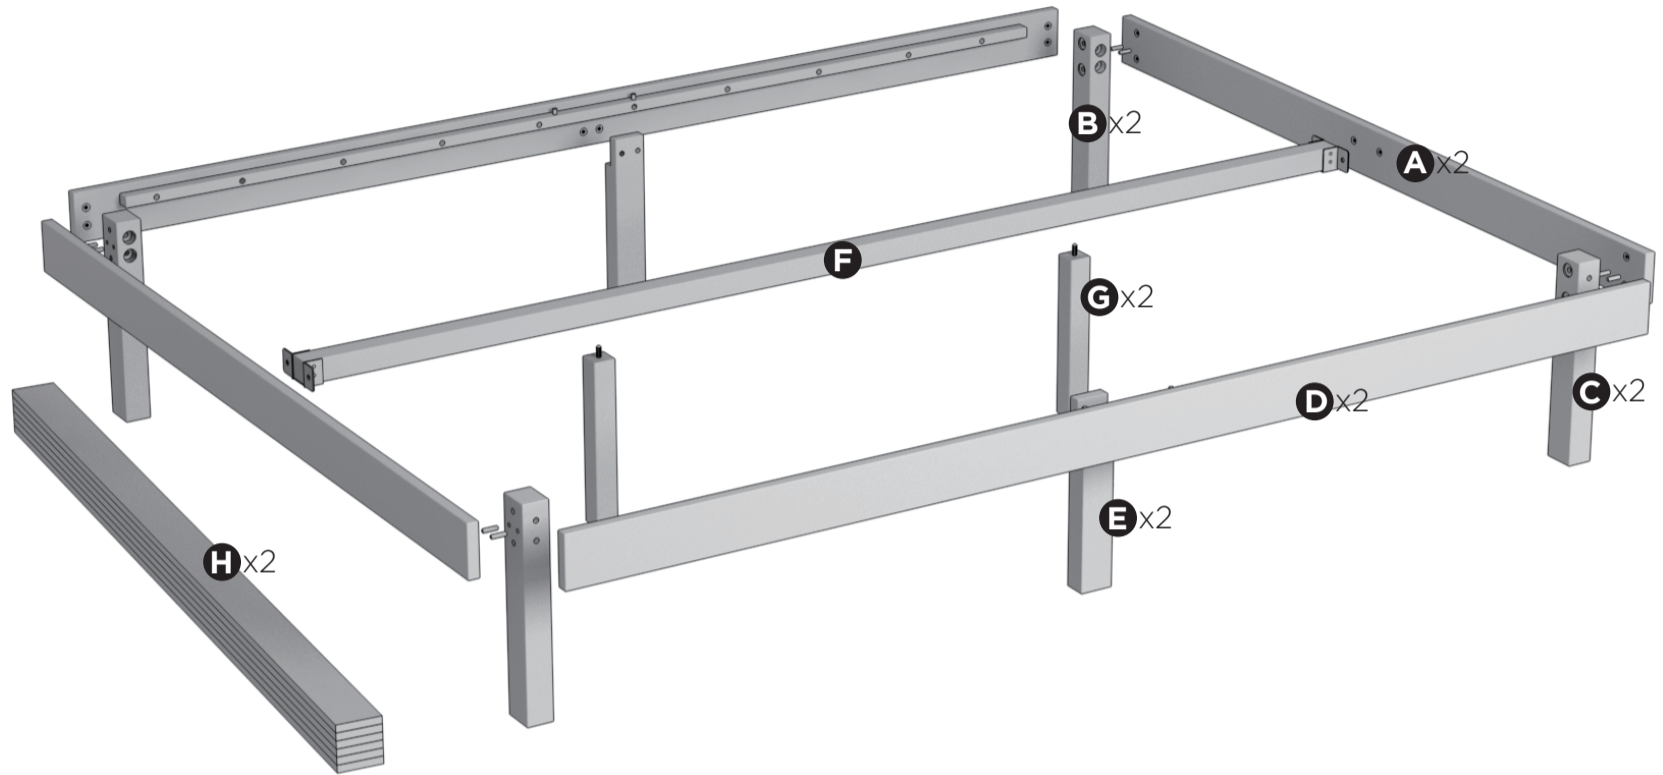

Easy as 1-2-3 Assembly Instruction

TIMBER BEDFRAME

Components

Need more help?

Get in touch so we can help you out.

AU: 7am - 5pm AEST Monday - Sunday (including public holidays)
NZ: 9am - 7pm AEST Monday - Sunday (including public holidays)
1800 051 800