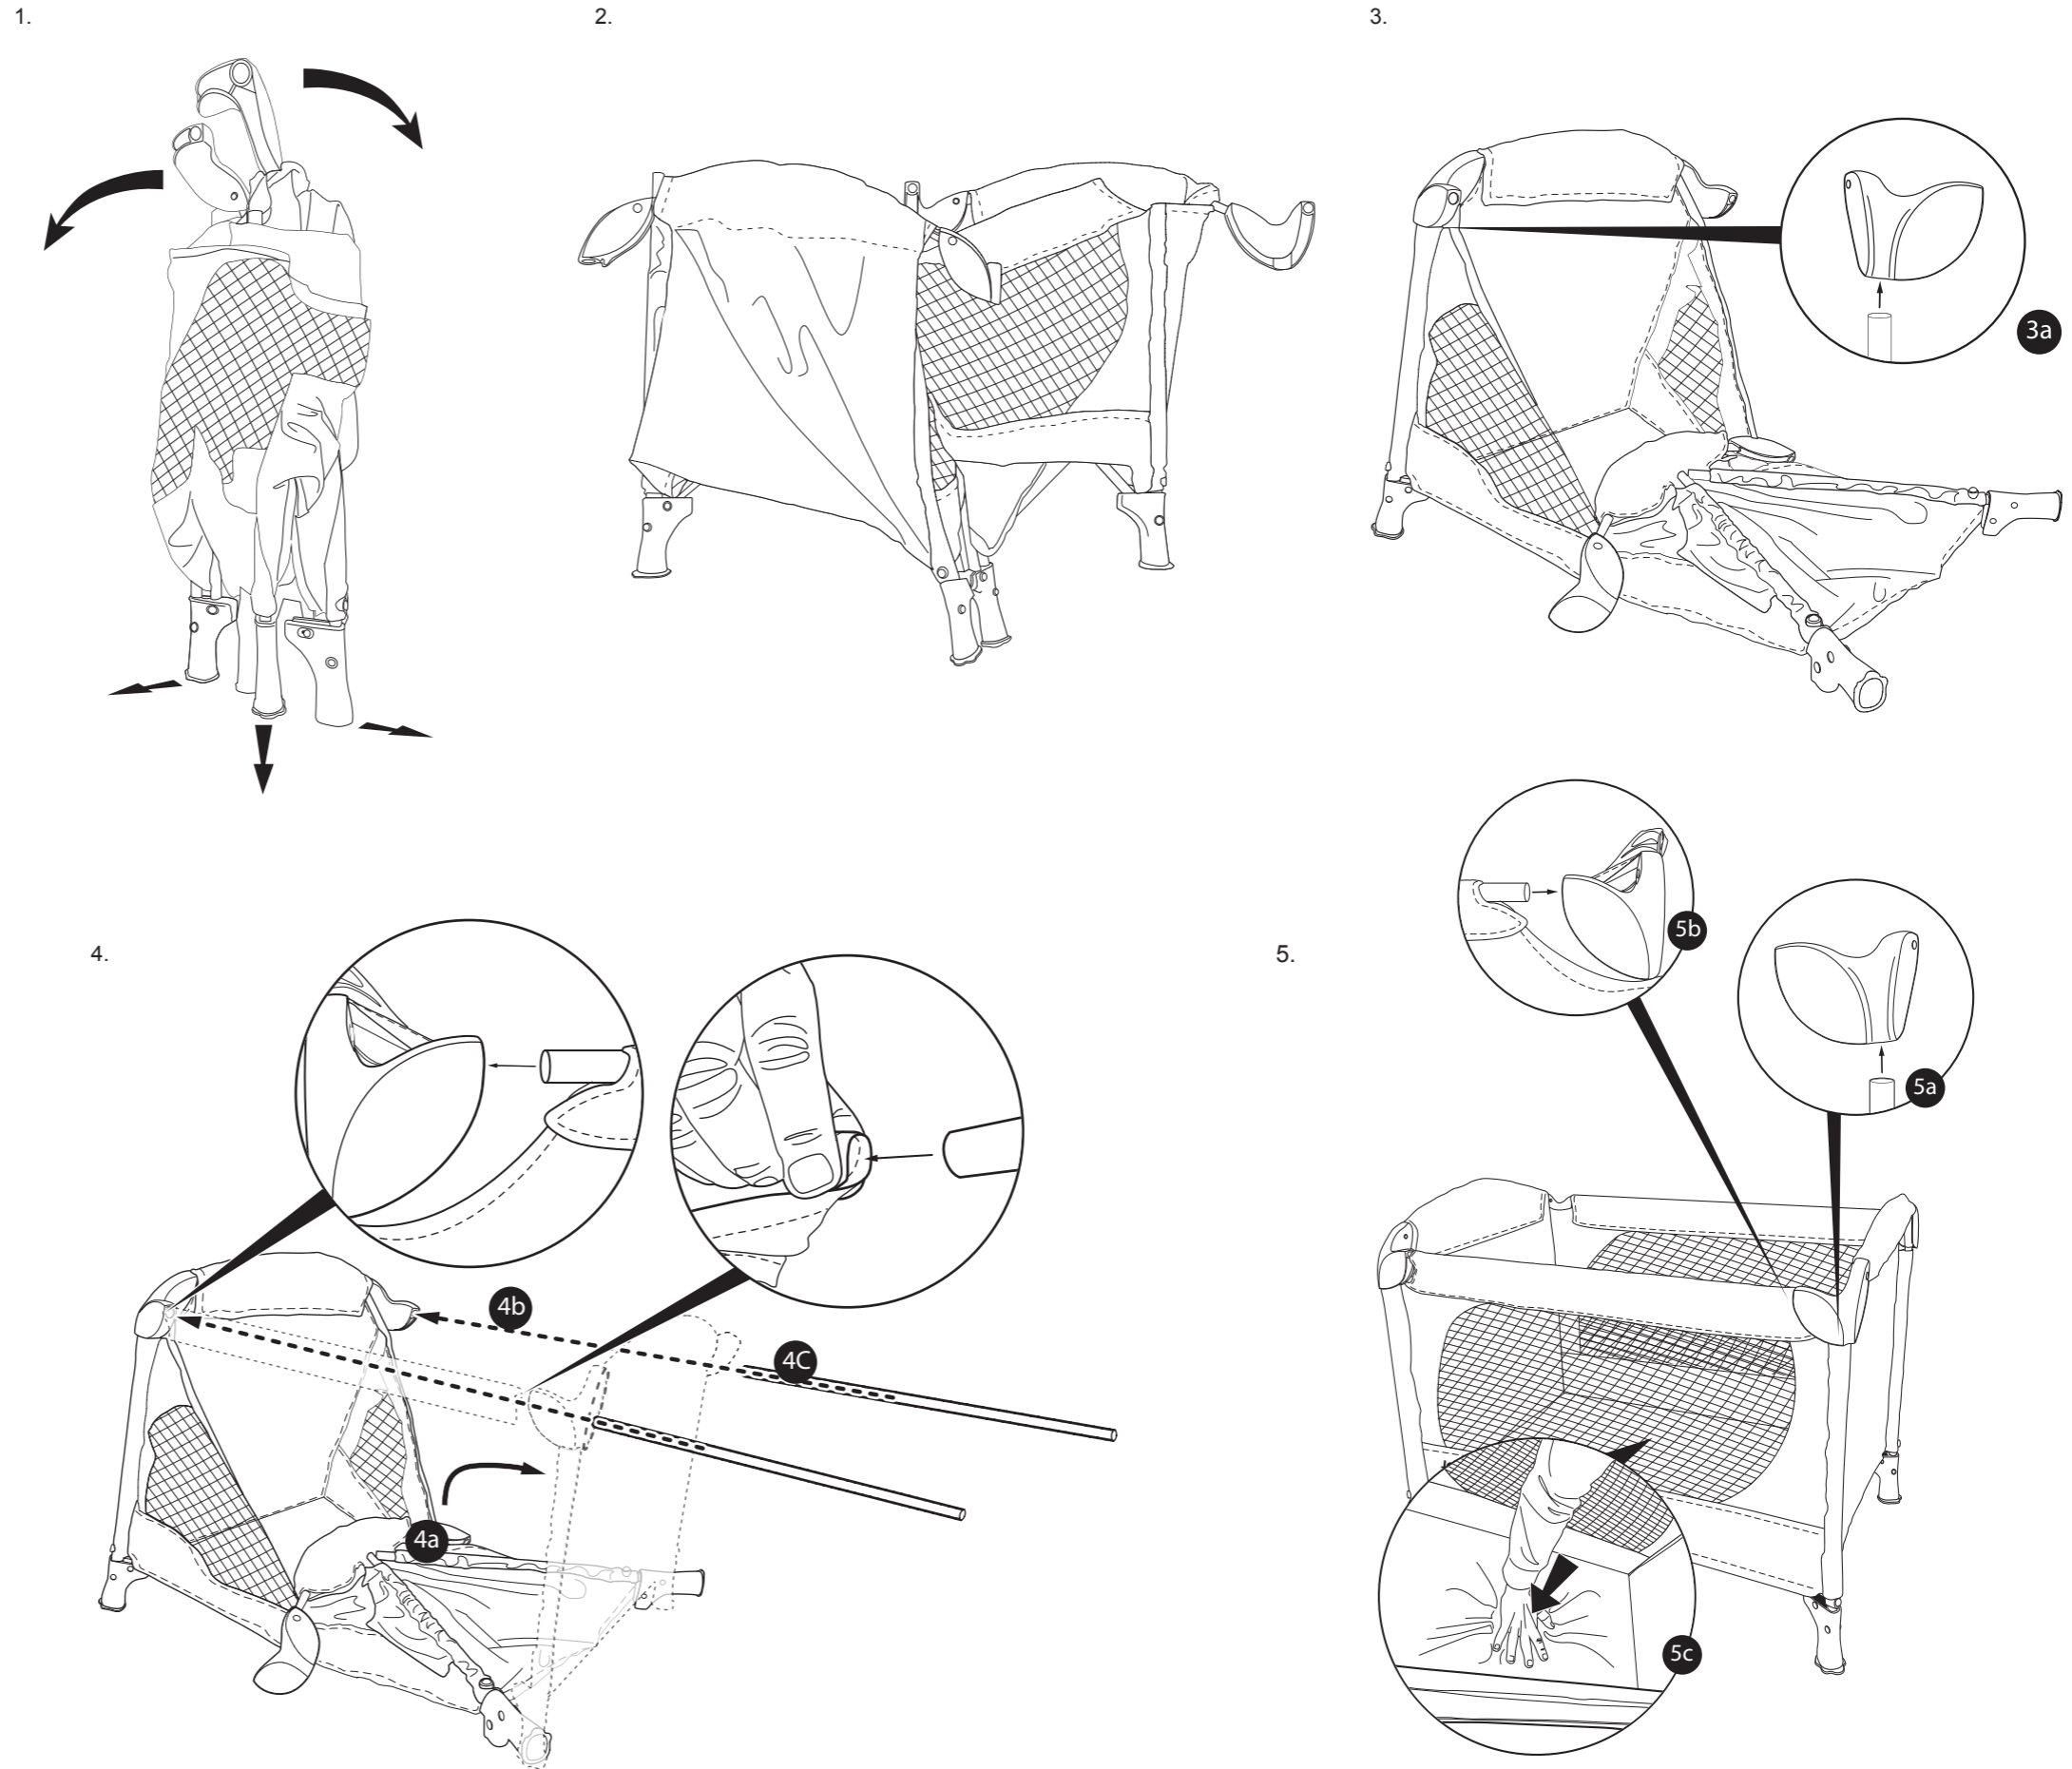

Assembly Instructions