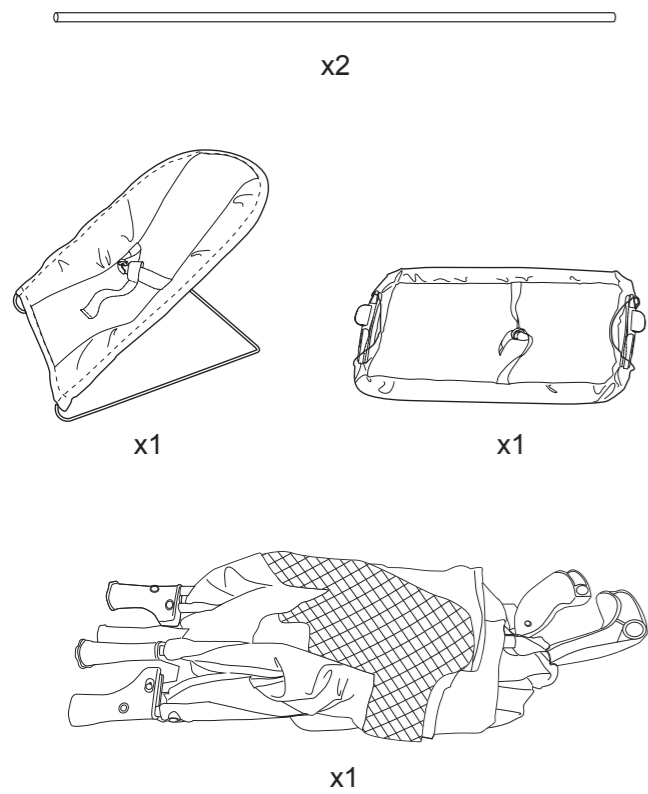

Travel Cot and Bouncer Set

Safety Notes

WARNING: CHOKING HAZARD - Small parts, not suitable for children under 3 years. CAUTION: This item is a toy and should only be used with dolls. Not suitable for babies, children or pets. Assembly must be carried out by adults only. Please check condition of item regularly, discontinue use of the item if excessive wear and tear is found. Keep these details for further reference. For safety reasons, remove all tags, labels and plastic fasteners before giving this toy to your child. Product may vary slightly from image shown.

Care Notes

This fabric should not be machine-washed. Please wipe clean using a damp cloth with mild detergent if necessary.

MADE IN CHINA

Part List