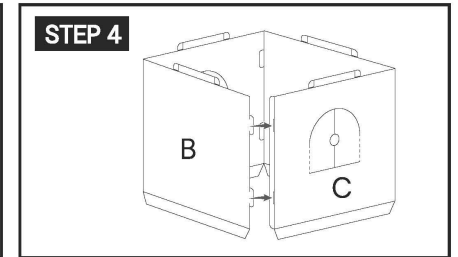

Build & Decorate Your Own Castle

3+ years

- > size: 1.9m(H) x 1.14m(W) x 1.14m(D)
- > includes:
1 x cardboard castle

DIRECTIONS:

NOTE: The printed side faces outward when assembled.

NOTE: The printed side faces outward when assembled.