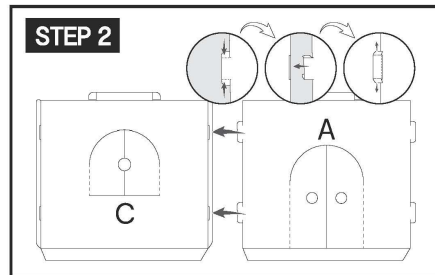

Build & Decorate Your Own Castle

3+ years

- > size: 1.9m(H) x 1.14m(W) x 1.14m(D)
- > includes:
1 x cardboard castle

DIRECTIONS:

NOTE: The printed side faces outward when assembled.

NOTE: The printed side faces outward when assembled.