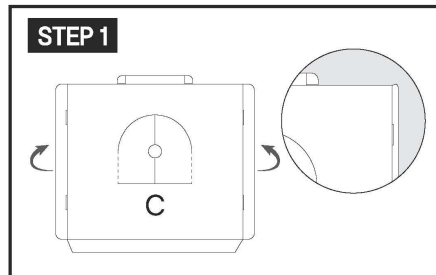

Build & Decorate Your Own Castle

3+ years

- > size: 1.9m(H) x 1.14m(W) x 1.14m(D)
- > includes:
1 x cardboard castle

DIRECTIONS:

NOTE: The printed side faces outward when assembled.

NOTE: The printed side faces outward when assembled.