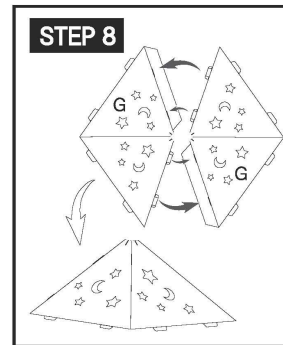

Build & Decorate Your Own Castle

3+ years

- > size: 1.9m(H) x 1.14m(W) x 1.14m(D)
- > includes:
1 x cardboard castle

DIRECTIONS:

NOTE: The printed side faces outward when assembled.

NOTE: The printed side faces outward when assembled.