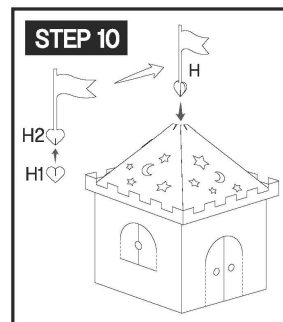

Build & Decorate Your Own Castle

3+ years

- > size: 1.9m(H) x 1.14m(W) x 1.14m(D)
- > includes:
1 x cardboard castle

DIRECTIONS:

NOTE: The printed side faces outward when assembled.

NOTE: The printed side faces outward when assembled.