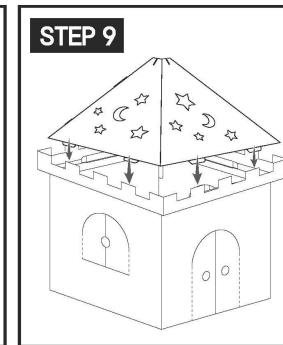

Build & Decorate Your Own Castle

3+ years

- > size: 1.9m(H) x 1.14m(W) x 1.14m(D)
- > includes:
1 x cardboard castle

DIRECTIONS:

NOTE: The printed side faces outward when assembled.

NOTE: The printed side faces outward when assembled.