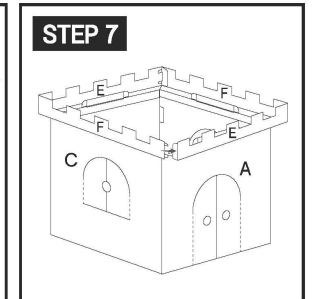

Build & Decorate Your Own Castle

3+ years

- > size: 1.9m(H) x 1.14m(W) x 1.14m(D)
- > includes:
1 x cardboard castle

DIRECTIONS:

NOTE: The printed side faces outward when assembled.

NOTE: The printed side faces outward when assembled.