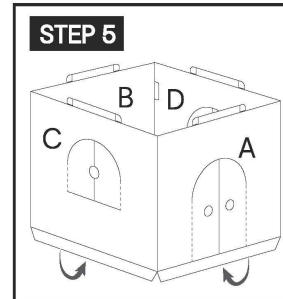

Build & Decorate Your Own Castle

3+ years

- > size: 1.9m(H) x 1.14m(W) x 1.14m(D)
- > includes:
1 x cardboard castle

DIRECTIONS:

NOTE: The printed side faces outward when assembled.

NOTE: The printed side faces outward when assembled.