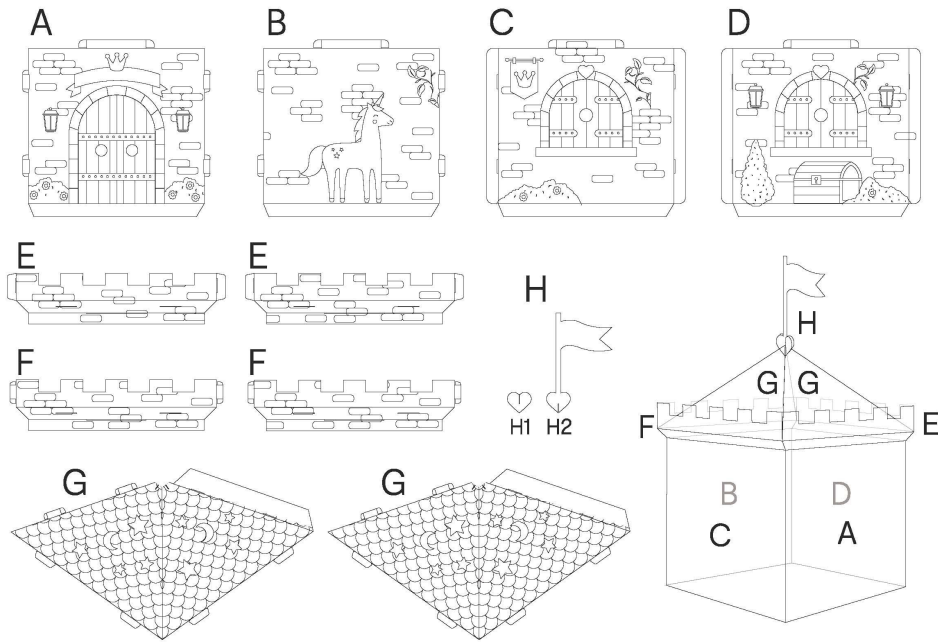

Build & Decorate Your Own Castle

3+ years

- > size: 1.9m(H) x 1.14m(W) x 1.14m(D)
- > includes:
1 x cardboard castle

DIRECTIONS:

NOTE: The printed side faces outward when assembled.

NOTE: The printed side faces outward when assembled.