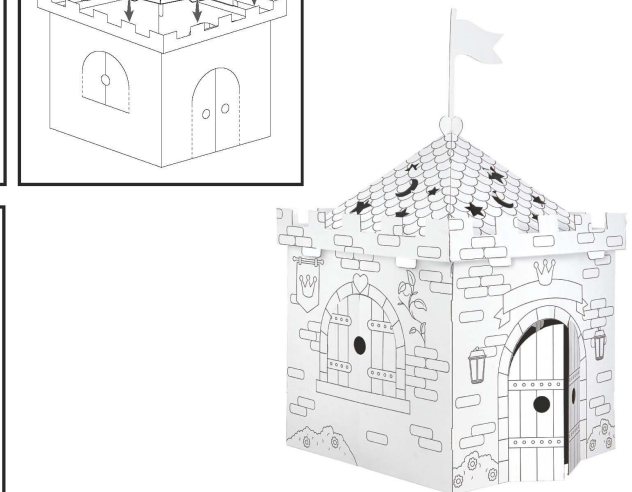

Build & Decorate Your Own Castle

3+ years

- > size: 1.9m(H) x 1.14m(W) x 1.14m(D)
- > includes:
1 x cardboard castle

DIRECTIONS:

NOTE: The printed side faces outward when assembled.

NOTE: The printed side faces outward when assembled.