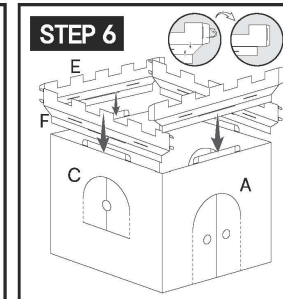

Build & Decorate Your Own Castle

3+ years

- > size: 1.9m(H) x 1.14m(W) x 1.14m(D)
- > includes:
1 x cardboard castle

DIRECTIONS:

NOTE: The printed side faces outward when assembled.

NOTE: The printed side faces outward when assembled.