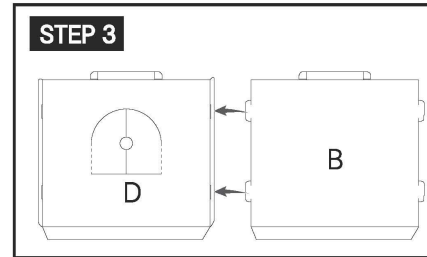

Build & Decorate Your Own Castle

3+ years

- > size: 1.9m(H) x 1.14m(W) x 1.14m(D)
- > includes:
1 x cardboard castle

DIRECTIONS:

NOTE: The printed side faces outward when assembled.

NOTE: The printed side faces outward when assembled.