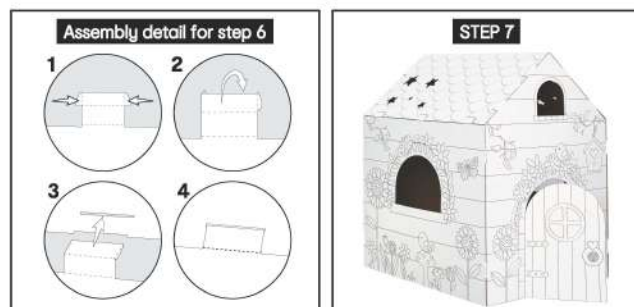

anko

Build & Decorate Your Own Cubby House

3+ years

- › size: 1.3m(H) x 0.9m(W) x 1.1m(D)
- › includes:
 - 1 x cardboard cubby house

DIRECTIONS:

NOTE: The printed side faces outward when assembled.

NOTE: The printed side faces outward when assembled.

420x296mm