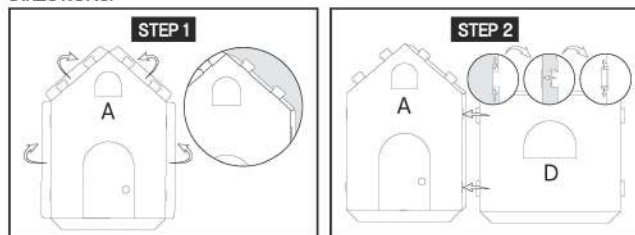

anko

Build & Decorate Your Own Cubby House

3+ years

- › size: 1.3m(H) x 0.9m(W) x 1.1m(D)
- › includes:
 - 1 x cardboard cubby house

DIRECTIONS:

NOTE: The printed side faces outward when assembled.

NOTE: The printed side faces outward when assembled.

420x296mm