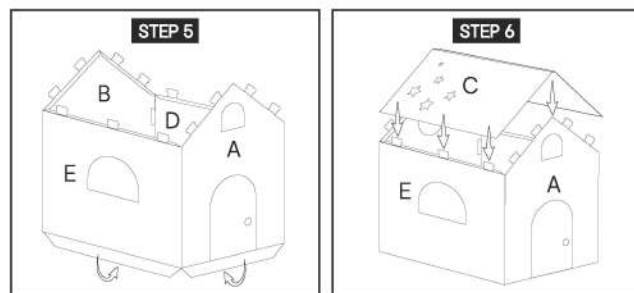

anko

Build & Decorate Your Own Cubby House

3+ years

- › size: 1.3m(H) x 0.9m(W) x 1.1m(D)
- › includes:
 - 1 x cardboard cubby house

DIRECTIONS:

NOTE: The printed side faces outward when assembled.

NOTE: The printed side faces outward when assembled.

420x296mm