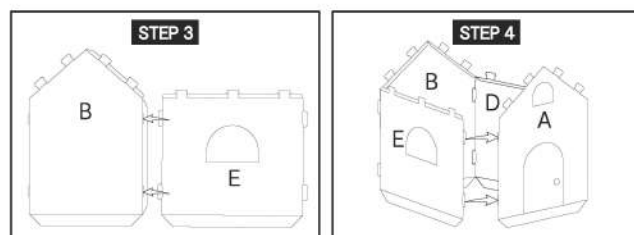

anko

Build & Decorate Your Own Cubby House

3+ years

- › size: 1.3m(H) x 0.9m(W) x 1.1m(D)
- › includes:
 - 1 x cardboard cubby house

DIRECTIONS:

NOTE: The printed side faces outward when assembled.

NOTE: The printed side faces outward when assembled.

420x296mm