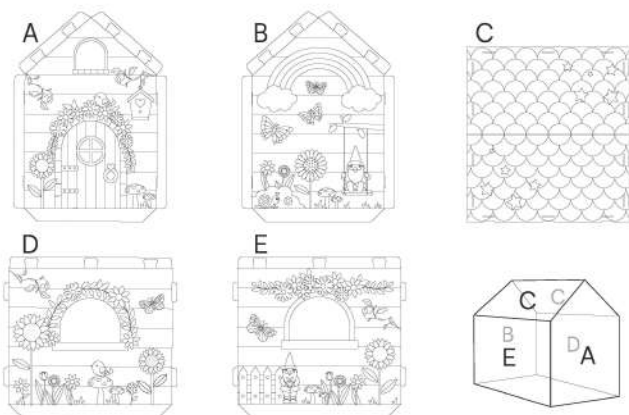

anko

Build & Decorate Your Own Cubby House

3+ years

- › size: 1.3m(H) x 0.9m(W) x 1.1m(D)
- › includes:
 - 1 x cardboard cubby house

DIRECTIONS:

NOTE: The printed side faces outward when assembled.

NOTE: The printed side faces outward when assembled.

420x296mm