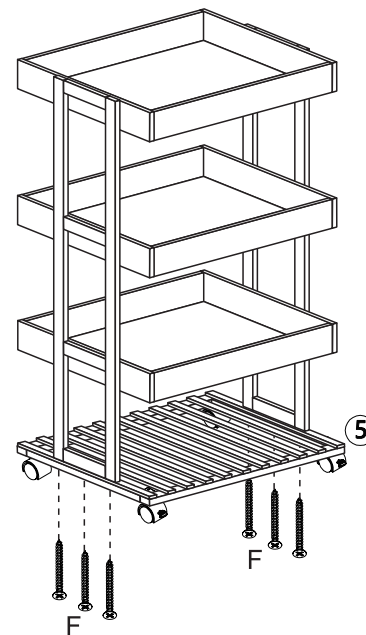

MAXIMUM SAFE LOAD: 3KG FOR EACH LAYER.

①

Hardware list

	A	M3x25mm	24pcs		E	M3x10mm	16pcs
	B	M4x16mm	12pcs		F	M4x30mm	6pcs
	C		2pcs				
	D		2pcs				

②

ATTENTION: DO NOT TIGHTEN THE SCREWS
UNTIL THE PRODUCT IS FULLY ASSEMBLED.

③

		
①	②	③
6PCS	6PCS	3PCS
		
④	⑤	
2PCS	1PC	

STEP 1

 Ax24

STEP 2

 Bx12

STEP 3

 Cx2
 Dx2
 Ex16

STEP 4

 Fx6

STEP 5