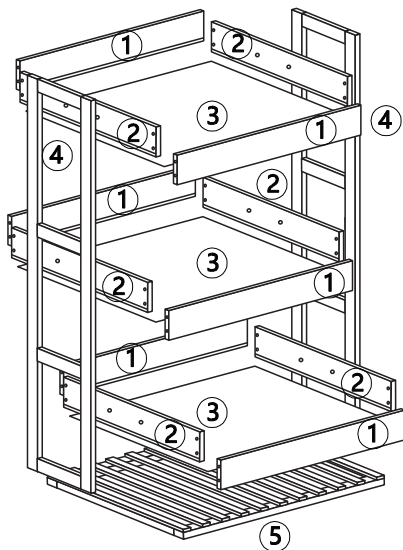

Assembly Instructions

43147717 4 TIER BAMBOO AND WHITE TROLLEY

CARE INSTRUCTIONS: WIPE CLEAN WITH A SOFT DRY OR DAMP CLOTH. KEEP AWAY FROM WATER AND DIRECT SUNLIGHT. FOR INDOOR AND DOMESTIC USE. CHECK AND TIGHTEN ALL PARTS REGULARLY.

WARNING: DO NOT USE UNTIL ALL SCREWS, BOLTS AND KNOBS ARE FIRMLY SECURED. THIS PRODUCT CONTAINS SMALL PARTS AND SHARP POINTS, KEEP AWAY FROM CHILDREN AND BABIES. ADULT ASSEMBLY REQUIRED. FAILURE TO FOLLOW THESE WARNINGS COULD RESULT IN SERIOUS INJURY.

MAXIMUM SAFE LOAD: 3KG FOR EACH LAYER.

①

Hardware list

	A	M3x25mm	24pcs		E	M3x10mm	16pcs
	B	M4x16mm	12pcs		F	M4x30mm	6pcs
	C		2pcs				
	D		2pcs				

②

ATTENTION: DO NOT TIGHTEN THE SCREWS
UNTIL THE PRODUCT IS FULLY ASSEMBLED.

③

		
①	②	③
6PCS	6PCS	3PCS
		
④	⑤	
2PCS	1PC	

STEP 1

 Ax24

STEP 2

 Bx12

STEP 3

 Cx2
 Dx2
 Ex16