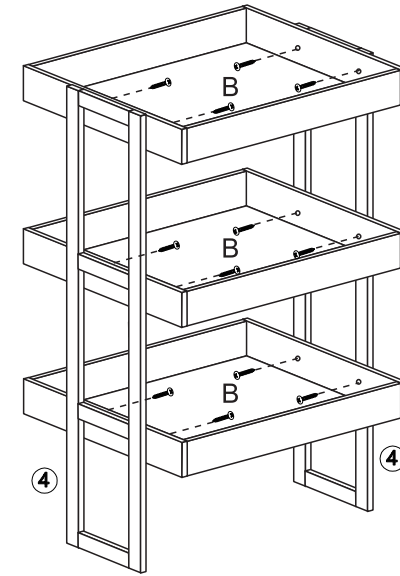

MAXIMUM SAFE LOAD: 3KG FOR EACH LAYER.

①

Hardware list

	A	M3x25mm	24pcs		E	M3x10mm	16pcs
	B	M4x16mm	12pcs		F	M4x30mm	6pcs
	C		2pcs				
	D		2pcs				

②

ATTENTION: DO NOT TIGHTEN THE SCREWS
UNTIL THE PRODUCT IS FULLY ASSEMBLED.

③

		
①	②	③
6PCS	6PCS	3PCS
		
④	⑤	
2PCS	1PC	

STEP 1

 Ax24

STEP 2

 Bx12

STEP 3

 Cx2
 Dx2
 Ex16

STEP 4

 Fx6

STEP 5