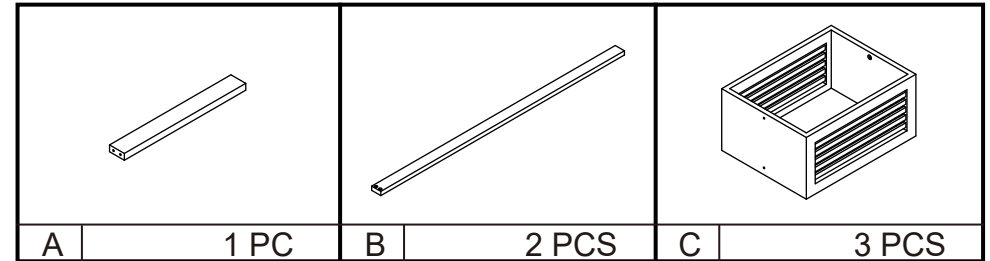

Assembly Instructions

43148646 SLATTED BAMBOO FLOOR CADDY

CARE INSTRUCTION: WIPE CLEAN WITH A SOFT DRY OR DAMP CLOTH. KEEP AWAY FROM WATER AND DIRECT SUNLIGHT. FOR INDOOR AND DOMESTIC USE. NOT SUITABLE FOR USE IN SHOWER. CHECK AND TIGHTEN ALL PARTS REGULARLY.

WARNING: DO NOT USE UNTIL ALL SCREWS, BOLTS AND KNOBS ARE FIRMLY SECURED. THIS PRODUCT CONTAINS SMALL PARTS AND SHARP POINTS, KEEP AWAY FROM CHILDREN AND BABIES. ADULT ASSEMBLY REQUIRED. FAILURE TO FOLLOW THESE WARNINGS COULD RESULT IN SERIOUS INJURY.

MAXIMUM TOTAL LOADING WEIGHT: 2KGS FOR EACH CADDY, 6KGS IN TOTAL.

Hardware list

	a	4X30mm	4PCS
	b	4X18mm	12PCS
	Tool required Philips Head Screw Driver (Not Provided)		

DO NOT TIGHTEN THE SCREWS UNTIL THE PRODUCT IS FULLY ASSEMBLED.