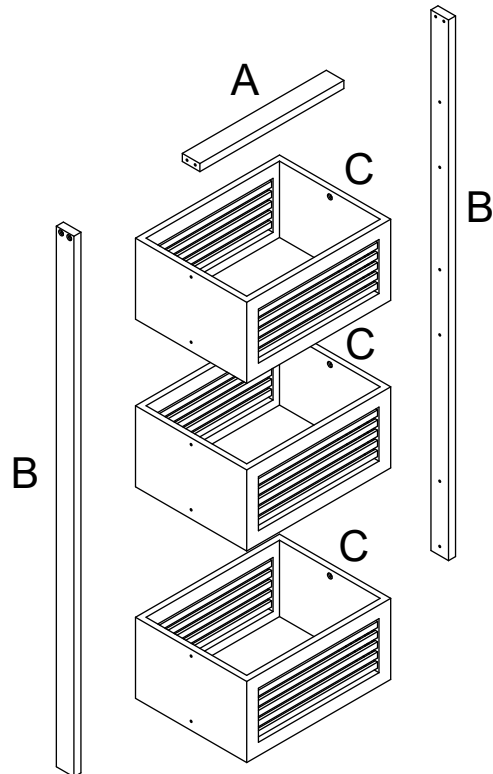

Assembly Instructions

43148646 SLATTED BAMBOO FLOOR CADDY

CARE INSTRUCTION: WIPE CLEAN WITH A SOFT DRY OR DAMP CLOTH. KEEP AWAY FROM WATER AND DIRECT SUNLIGHT. FOR INDOOR AND DOMESTIC USE. NOT SUITABLE FOR USE IN SHOWER. CHECK AND TIGHTEN ALL PARTS REGULARLY.

WARNING: DO NOT USE UNTIL ALL SCREWS, BOLTS AND KNOBS ARE FIRMLY SECURED. THIS PRODUCT CONTAINS SMALL PARTS AND SHARP POINTS, KEEP AWAY FROM CHILDREN AND BABIES. ADULT ASSEMBLY REQUIRED. FAILURE TO FOLLOW THESE WARNINGS COULD RESULT IN SERIOUS INJURY.

MAXIMUM TOTAL LOADING WEIGHT: 2KGS FOR EACH CADDY, 6KGS IN TOTAL.

Hardware list

	a	4X30mm	4PCS
	b	4X18mm	12PCS
	Tool required Philips Head Screw Driver (Not Provided)		

DO NOT TIGHTEN THE SCREWS UNTIL THE PRODUCT IS FULLY ASSEMBLED.