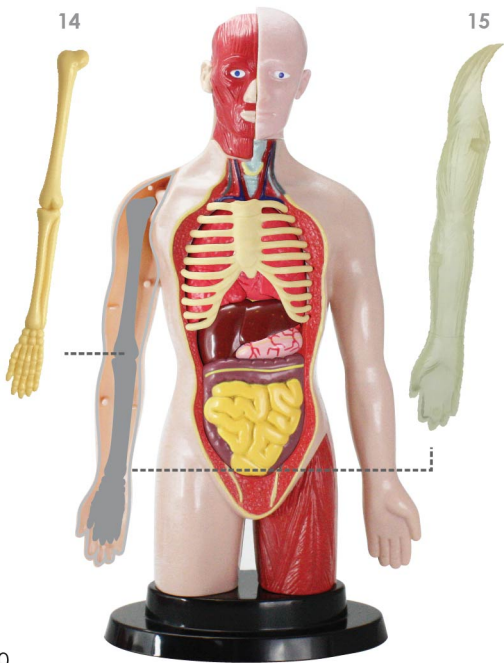

Assembling the Human Torso Model

STEP 1 Assemble 1) Brain, 2) Skull, 3) Face Muscle

STEP 2 Assemble 4) Trachea, 5) Right lung, 6) Left lung

STEP 3 Assemble 7) Heart, 8) Right lung (top), 9) Left lung (top)

STEP 4 Assemble 10) Liver, 11)
Stomach

STEP 5 Assemble 12) Small Intestine, 13) Rib Cage

STEP 6 Assemble 14) Arm Skeleton,
15) Arm Muscles

STEP 7 Place the realistic model on the Stand

43-149-001

MADE IN CHINA