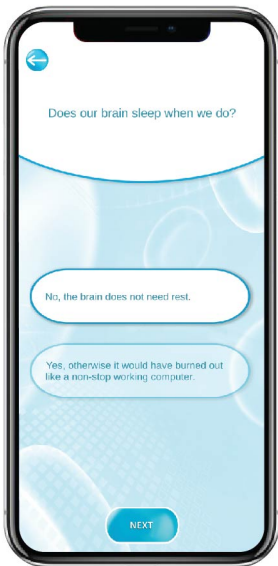

STEP 4 Point the device's camera at the model and you will see the Torso in AR. The activation is complete.

AR Human Science

App Interface

App Interface

- 1) Drop-down menu: Exit App / Change Language / App guide
- 2) Refresh: Refresh the AR model
- 3) AR model 1: Muscle Body
- 4) AR model 2: Torso
- 5) AR model 3: Blood system
- 6) AR model 4: Nerves
- 7) AR model 5: Skeleton
- 8) Game Time: Tap the 'Game time' button to start the quiz game and check your knowledge of anatomy
- 9) Camera & Video:
Take photos or record videos with the AR anatomy models
- 10) Collection: Check your AR Human Science Collection
- 11) Subscribe: More funny animations and peculiar facts here

1) Drop-down menu

Exit App / Change Language / App guide

App guide

Change Language

Exit App

2) Refresh

Refresh the AR model

3) AR model 1: Muscle Body

You can rotate the 3D models

4) AR model 2: Torso

You can rotate the 3D models

5) AR model 3: Blood system

You can rotate the 3D models

6) AR model 4: Nerves

You can rotate the 3D models

7) AR model 5: Skeleton

You can rotate the 3D models

8) Game Time

Tap the 'Game time' button to start the quiz game and check your knowledge of anatomy

9) Camera & Video

Take photos or record videos with the AR anatomy models

10) Collection