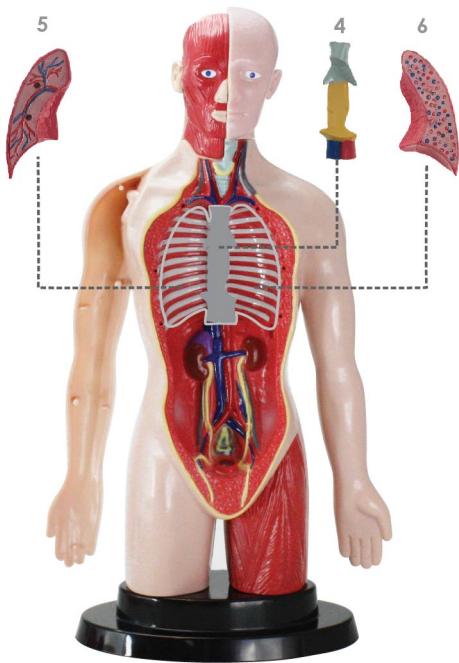

Re-launch AR Human Science

STEP 1 Open Devar App by clicking Devar App icon or scanning QR code

Scan QR Code

STEP 2 You can scan QR code or search from the Download button

STEP 3 Press '  ' button to start the AR Human Science

Assembling the Human Torso Model

STEP 1 Assemble 1) Brain, 2) Skull, 3) Face Muscle

STEP 2 Assemble 4) Trachea, 5) Right lung, 6) Left lung

STEP 3 Assemble 7) Heart, 8) Right lung (top), 9) Left lung (top)

STEP 4 Assemble 10) Liver, 11)
Stomach

STEP 5 Assemble 12) Small Intestine, 13) Rib Cage

STEP 6 Assemble 14) Arm Skeleton,
15) Arm Muscles

STEP 7 Place the realistic model on the Stand

43-149-001

MADE IN CHINA