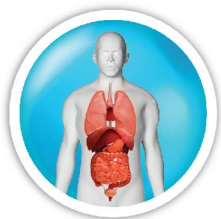

AR HUMAN SCIENCE
Educational activities