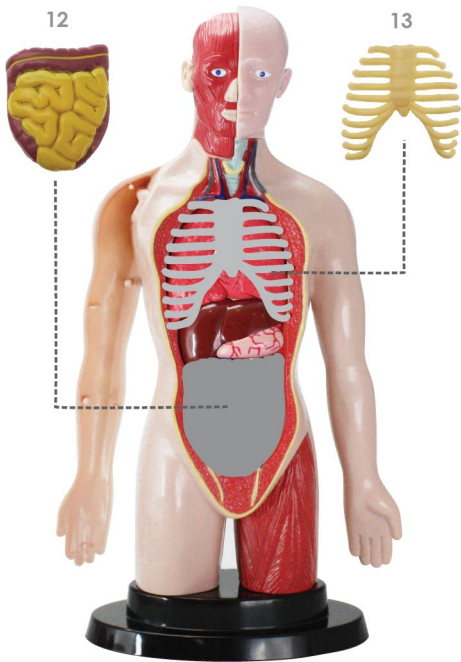

Assembling the Human Torso Model

STEP 1 Assemble 1) Brain, 2) Skull, 3) Face Muscle

STEP 2 Assemble 4) Trachea, 5) Right lung, 6) Left lung

STEP 3 Assemble 7) Heart, 8) Right lung (top), 9) Left lung (top)

STEP 4 Assemble 10) Liver, 11)
Stomach

STEP 5 Assemble 12) Small Intestine, 13) Rib Cage

STEP 6 Assemble 14) Arm Skeleton,
15) Arm Muscles

STEP 7 Place the realistic model on the Stand

43-149-001

MADE IN CHINA