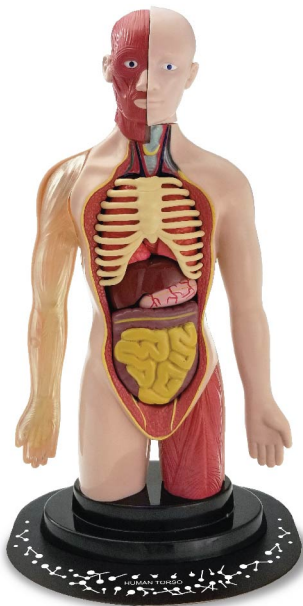

Re-launch AR Human Science

STEP 1 Open Devar App by clicking Devar App icon or scanning QR code

Scan QR Code

STEP 2 You can scan QR code or search from the Download button

STEP 3 Press '  ' button to start the AR Human Science

Assembling the Human Torso Model

STEP 1 Assemble 1) Brain, 2) Skull, 3) Face Muscle

STEP 2 Assemble 4) Trachea, 5) Right lung, 6) Left lung

STEP 3 Assemble 7) Heart, 8) Right lung (top), 9) Left lung (top)