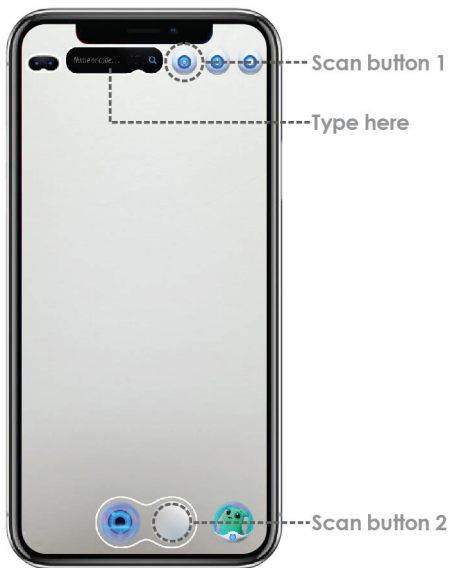

STEP 2 Open Devar App and scan QR Code to download content or type 'AR Human Science'