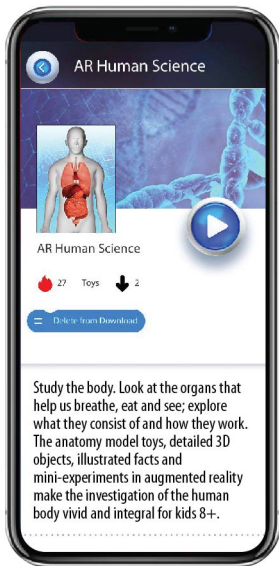

What is included

1. AR Human Science from Devar AR platform
2. Realistic 16-piece model with 3 layered detachable structure
3. Stand

AR HUMAN SCIENCE
Educational activities

DOWNLOAD APP

STEP 1 Download Devar App

AR Educational Platform

Scan QR Code

STEP 2 Open Devar App and scan QR Code to download content or type 'AR Human Science'

AR HUMAN SCIENCE
Educational activities

Scan QR Code

STEP 3 Press '  ' button to start the AR Human Science

STEP 4 Point the device's camera at the model and you will see the Torso in AR. The activation is complete.

AR Human Science

App Interface

App Interface

- 1) Drop-down menu: Exit App / Change Language / App guide
- 2) Refresh: Refresh the AR model
- 3) AR model 1: Muscle Body
- 4) AR model 2: Torso
- 5) AR model 3: Blood system
- 6) AR model 4: Nerves
- 7) AR model 5: Skeleton
- 8) Game Time: Tap the 'Game time' button to start the quiz game and check your knowledge of anatomy
- 9) Camera & Video:
Take photos or record videos with the AR anatomy models
- 10) Collection: Check your AR Human Science Collection
- 11) Subscribe: More funny animations and peculiar facts here

1) Drop-down menu

Exit App / Change Language / App guide

App guide

Change Language

Exit App

2) Refresh

Refresh the AR model

3) AR model 1: Muscle Body