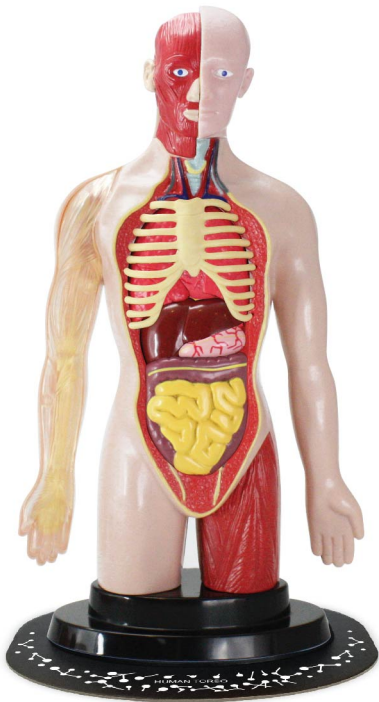

Assembling the Human Torso Model

STEP 1 Assemble 1) Brain, 2) Skull, 3) Face Muscle

STEP 2 Assemble 4) Trachea, 5) Right lung, 6) Left lung

STEP 3 Assemble 7) Heart, 8) Right lung (top), 9) Left lung (top)

STEP 4 Assemble 10) Liver, 11)
Stomach

STEP 5 Assemble 12) Small Intestine, 13) Rib Cage

STEP 6 Assemble 14) Arm Skeleton,
15) Arm Muscles

STEP 7 Place the realistic model on the Stand

43-149-001

MADE IN CHINA