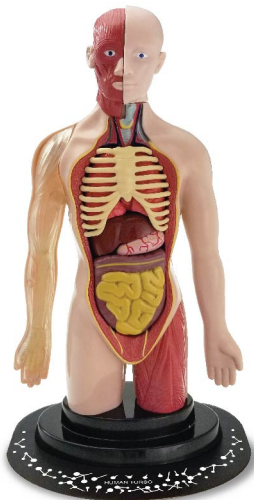

AR Human Torso

Professional Model

WELCOME TO THE WORLD OF AUGMENTED REALITY

Contents

1. What is included	P1
2. Download App	P2
3. AR Human Science App Interface	P7
4. Re-launch AR Human Science App	P21
5. Assembling the Human Torso Model	P24

What is included

1. AR Human Science from Devar AR platform
2. Realistic 16-piece model with 3 layered detachable structure
3. Stand

AR HUMAN SCIENCE
Educational activities

DOWNLOAD APP

STEP 1 Download Devar App

STEP 4 Point the device's camera at the model and you will see the Torso in AR. The activation is complete.

AR Human Science

App Interface

App Interface

- 1) Drop-down menu: Exit App / Change Language / App guide
- 2) Refresh: Refresh the AR model
- 3) AR model 1: Muscle Body
- 4) AR model 2: Torso
- 5) AR model 3: Blood system
- 6) AR model 4: Nerves
- 7) AR model 5: Skeleton
- 8) Game Time: Tap the 'Game time' button to start the quiz game and check your knowledge of anatomy
- 9) Camera & Video:
Take photos or record videos with the AR anatomy models
- 10) Collection: Check your AR Human Science Collection
- 11) Subscribe: More funny animations and peculiar facts here

You can rotate the 3D models

4) AR model 2: Torso

You can rotate the 3D models

5) AR model 3: Blood system

You can rotate the 3D models

6) AR model 4: Nerves

You can rotate the 3D models

7) AR model 5: Skeleton