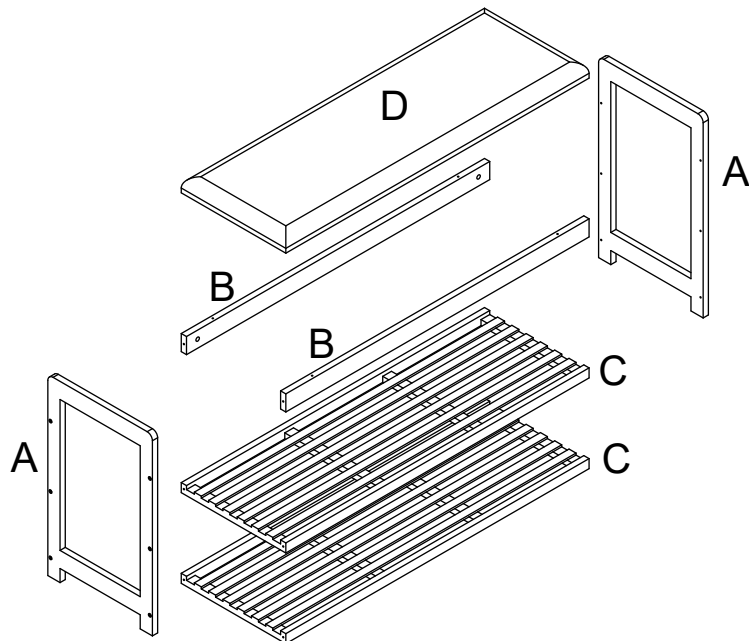

Assembly Instructions

43149179 BAMBOO SHOE STORAGE BENCH

CARE INSTRUCTION: WIPE CLEAN WITH A SOFT DRY OR DAMP CLOTH. DO NOT USE ABRASIVE MATERIAL AND SOLVENTS. SPOT CLEAN IF NEEDED. STORE IN A DRY PLACE. KEEP AWAY FROM WATER AND DIRECT SUNLIGHT. FOR INDOOR AND DOMESTIC USE. CHECK AND TIGHTEN ALL PARTS REGULARLY.

WARNING: DO NOT STAND ON THE BENCH. USE ONLY ON A FLAT SURFACE. FOR ONE PERSON USE ONLY. DO NOT USE UNTIL ALL SCREWS, BOLTS AND KNOBS ARE FIRMLY SECURED. THIS PRODUCT CONTAINS SMALL PARTS AND SHARP POINTS, KEEP AWAY FROM CHILDREN AND BABIES. ADULT ASSEMBLY REQUIRED. FAILURE TO FOLLOW THESE WARNINGS COULD RESULT IN SERIOUS INJURY.

DO NOT TIGHTEN THE SCREWS UNTIL THE PRODUCT IS FULLY ASSEMBLED.

STEP 1

 a X 4

STEP 2

 b X 2  c X 2

STEP 3

 a X 4

STEP 4