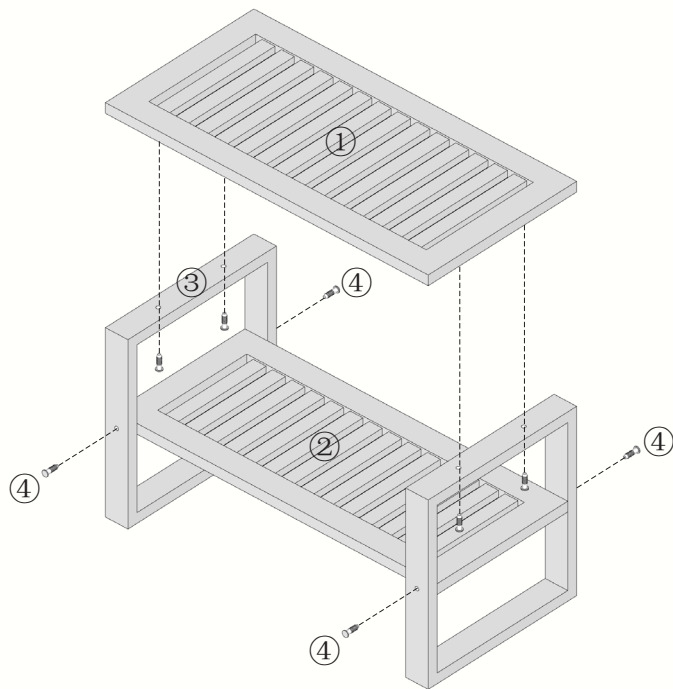

## KEYCODE 43150724 BAMBOO 2 TIER SHELF

Important:

1. Please read this leaflet for instructions on assembly of this BAMBOO 2 TIER SHELF.
2. Ensure you have all parts listed before commencing assembly.
3. Max loading weight: 4kg per shelf.

- ①: Panel x1
- ②: Panel x1
- ③: Leg x2
- ④: Bolt x8
- ⑤: Wrench x1