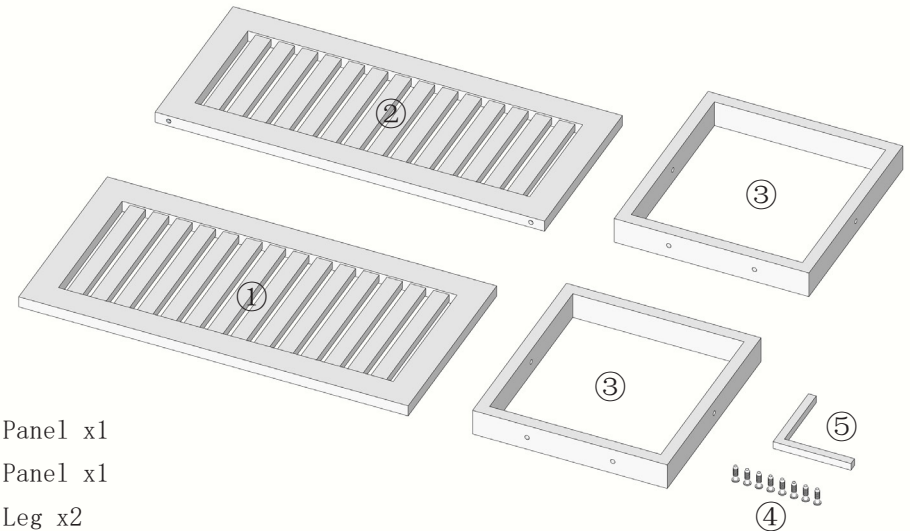

# ASSEMBLY INSTRUCTIONS

## KEYCODE 43150724 BAMBOO 2 TIER SHELF

Important:

1. Please read this leaflet for instructions on assembly of this BAMBOO 2 TIER SHELF.
2. Ensure you have all parts listed before commencing assembly.
3. Max loading weight: 4kg per shelf.

- ①: Panel x1
- ②: Panel x1
- ③: Leg x2
- ④: Bolt x8
- ⑤: Wrench x1