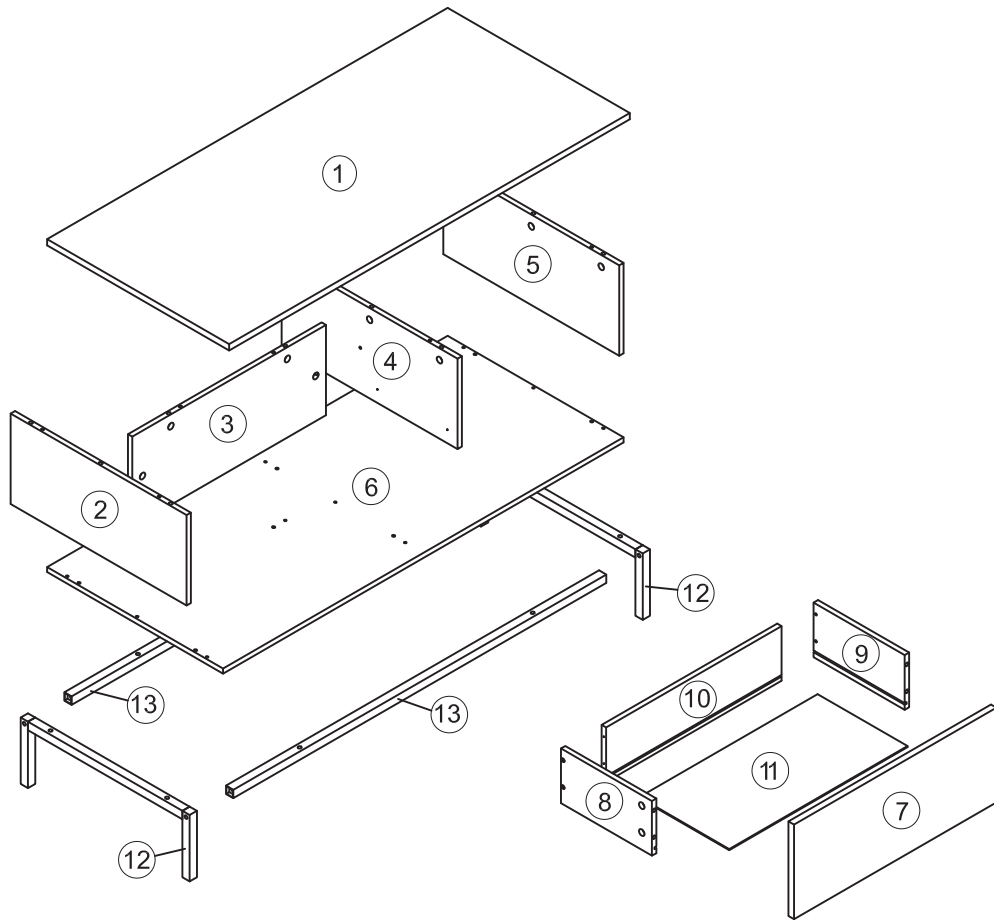

**MAXIMUM SAFE LOAD: TOP:20KG, SHELF:5KG/LAYER.**

## 1 Hardware List

	A	M6x35mm	17pcs		B	Ø15x10mm	17pcs		C	Ø6x30mm	16pcs
	D	M3.5x12mm	10pcs		E	M4x35mm	15pcs		F	M6x28mm	8pcs
	G	M6x40mm	4pcs		H	Ø20mm	3pcs		I		1pc
	J	M4*12mm	2pcS		K	M4mm	1pc				

## 2 Parts List

							
①	1pc	②	1pc	③	1pc	④	1pc
							
⑤	1pc	⑥	1pc	⑦	1pc	⑧	1pc
							
⑨	1pc	⑩	1pc	⑪	1pc	⑫	2pcs
							
⑬	2pcs	⑭	1pc	⑮	1pc		

3

STEP 1 A - x4 B - x4 D - x4 E - x4 I - x1 J - x2

STEP 2 **D -  x 6**