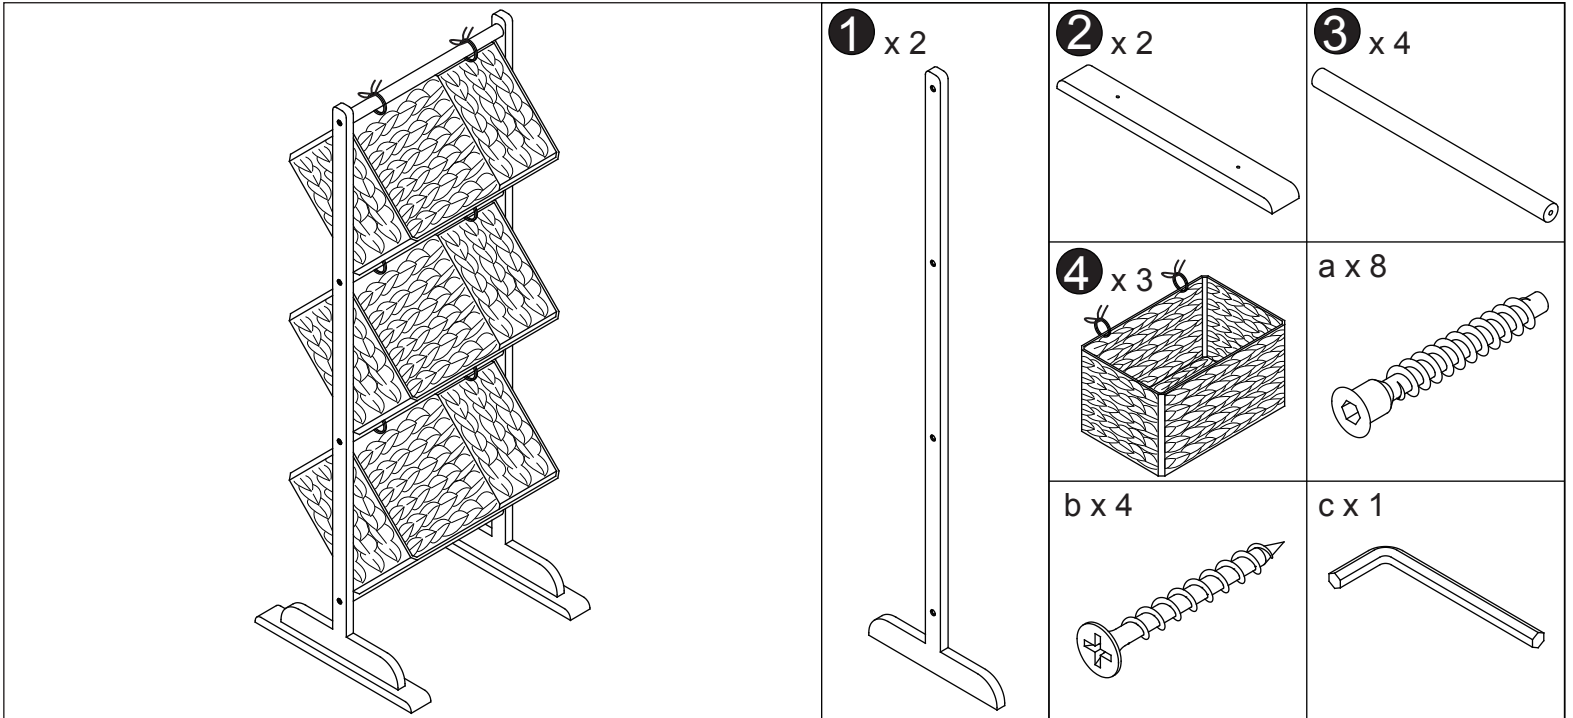

Assembly Instructions

43152339 3 TIER BASKET RACK

CARE INSTRUCTION: WIPE CLEAN WITH A SOFT DRYCLOTH. KEEP AWAY FROM WATER AND DIRECT SUNLIGHT. FOR INDOOR AND DOMESTIC USE. CHECK AND TIGHTEN ALL PARTS REGULARLY.

WARNING: DO NOT USE UNTIL ALL SCREWS, BOLTS AND KNOBS ARE FIRMLY SECURED. THIS PRODUCT CONTAINS SMALL PARTS AND SHARP POINTS, KEEP AWAY FROM CHILDREN AND BABIES. ADULT ASSEMBLY REQUIRED. FAILURE TO FOLLOW THESE WARNINGS COULD RESULT IN SERIOUS INJURY.

MAXIMUM LOADING WEIGHT: 3KGS per basket.

STEP 1

STEP 2

STEP 3

STEP 4