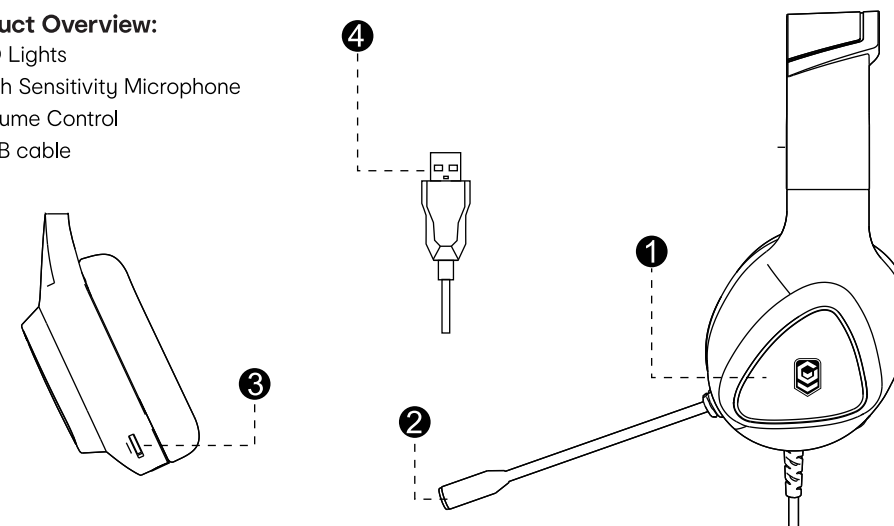

THANK-YOU.

anko

RGB Gaming Headset Operating instructions

Includes:

- › Headphones
- › User manual

Default Functions

Support: Windows 7/ 8/ 10 /11

Plug in the USB-A to your device, RGB light will turn on the sides.

43-157-143

Product Overview:

1. LED Lights
2. High Sensitivity Microphone
3. Volume Control
4. USB cable

Product Specification:

- › Material: ABS + PU Leather
- › Driver unit: 50mm
- › Plug: USB-A
- › Sensitivity: 117dB
- › Impedance: 20 Ω \pm 15%
- › Frequency response range: 20Hz - 20000Hz
- › Microphone specification: \varnothing 4.0 x 1.5mm
- › Microphone sensitivity: - 38dB \pm 3dB
- › Microphone frequency response range: 50Hz - 12000Hz
- › Cable length: 2.1m