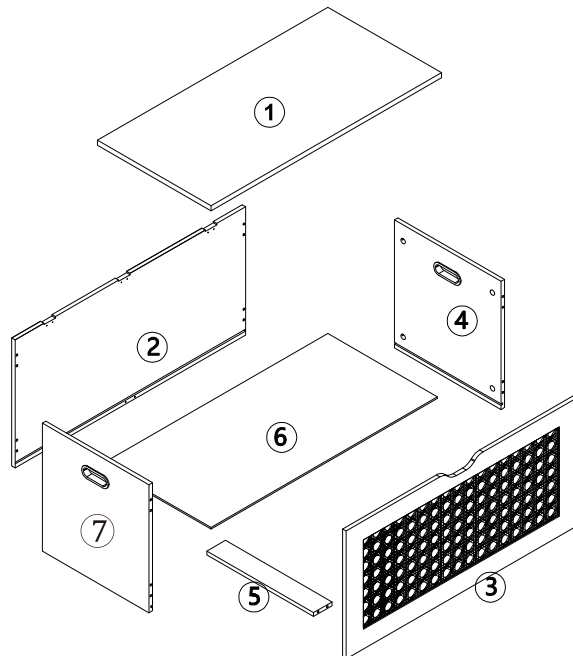

Assembly Instructions

43158430 RATTAN STORAGE TRUNK

ATTENTION: DO NOT TIGHTEN THE SCREWS UNTIL THE PRODUCT IS FULLY ASSEMBLED. FOR INDOOR USE ONLY.

CARE INSTRUCTION: WIPE CLEAN WITH A SOFT DRY OR DAMP CLOTH. KEEP AWAY FROM WATER AND DIRECT SUNLIGHT. CHECK AND TIGHTEN ALL PARTS REGULARLY.

WARNING: DO NOT STAND OR SIT ON THE UNIT. DO NOT LEAN ON THE PRODUCT. DO NOT DRAG THE PRODUCT. USE ONLY ON A FLAT SURFACE. DO NOT USE UNTIL ALL SCREWS, BOLTS AND KNOBS ARE FIRMLY SECURED. THIS PRODUCT CONTAINS SMALL PARTS AND SHARP POINTS, KEEP AWAY FROM CHILDREN AND BABIES. ADULT ASSEMBLY REQUIRED. FAILURE TO FOLLOW THESE WARNINGS COULD RESULT IN SERIOUS INJURY.

MAXIMUM SAFE LOAD: 10KG FOR TOP PANEL, 20KG FOR BOX.

Hardware List

	a	M6x35mm	10pcs
	b	Ø15x9.5mm	10pcs
	c	Ø6x30mm	10pcs
	d		1pc
	e		1pc

	f		3pcs
	g	M4x12mm	12pcs
	h		1pc
	i	M3.5x13mm	5pcs

Do not tighten the screws fully during assembly.
Fully tighten screws after the final assembly steps

①		1PC	②		1PC
③		1PC	④		1PC
⑤		1PC	⑥		1PC
⑦		1PC