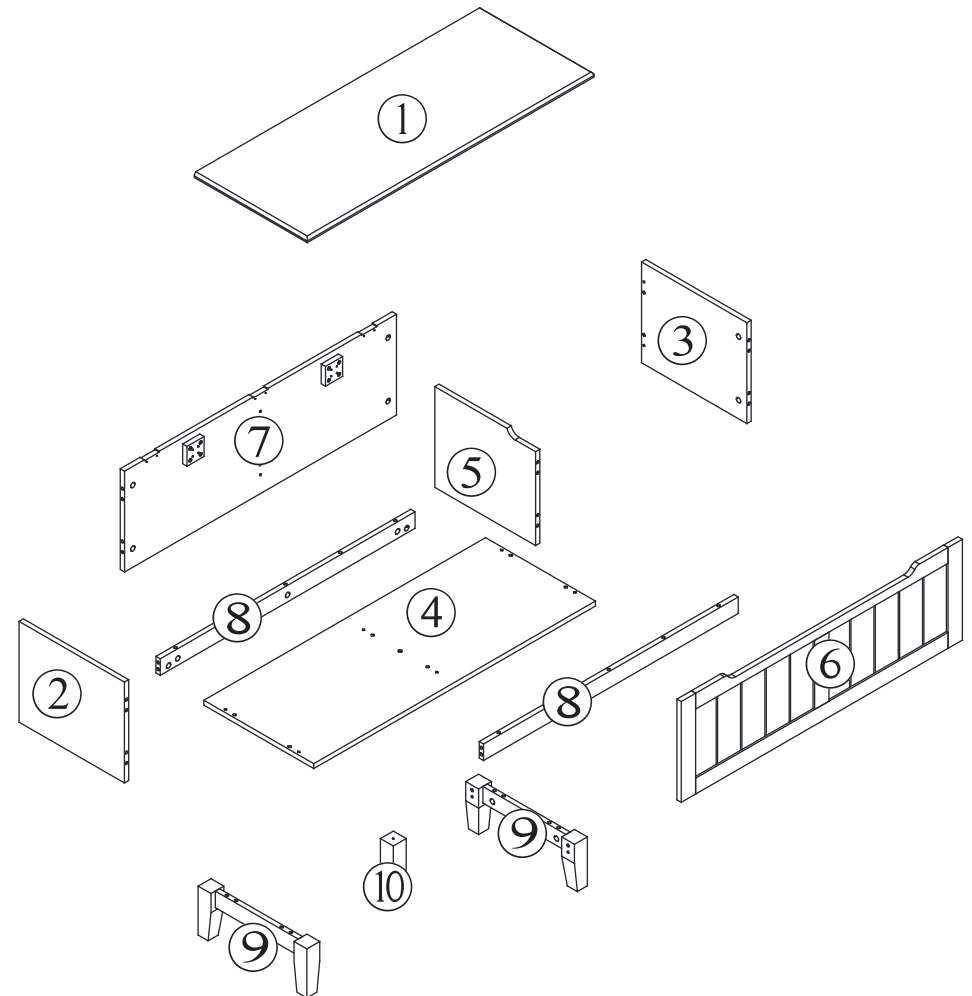

Assembly Instructions

43158478 HAVEN STORAGE BENCH

CARE INSTRUCTIONS:

For indoor and domestic use. Keep away from water and direct sunlight. Wipe clean with a soft dry cloth. Check and tighten all parts regularly.

WARNING:

Do not stand on the unit. Do not lean on the product. Do not drag the product. Use only on a flat surface. Do not use until all screws, bolts and knobs are firmly secured. This product contains small parts and sharp points, keep away from children and babies. Adult assembly required. Failure to follow these warnings could result in serious injury.

MAXIMUM SAFE LOAD: 100kgs/seat ; Inner loading: 50kgs

Hardware list

	A	7.8 x 30mm	30 PCS
	B		26 PCS
	C		26 PCS
	D		2 PCS
	E	Ø4 x 24mm	16 PCS
	F	Ø5 x 50mm	7 PCS
	G		3 PCS
	H	Ø3 x 14mm	18 PCS

① 1PC	② 1PC	③ 1PC
④ 1PC	⑤ 1PC	⑥ 1PC
⑦ 1PC	⑧ 2PC	⑨ 2PC
⑩ 1PC		

STEP 1

A x 4

B x 2

STEP 2

A x 4

STEP 3

C x 2

STEP 4