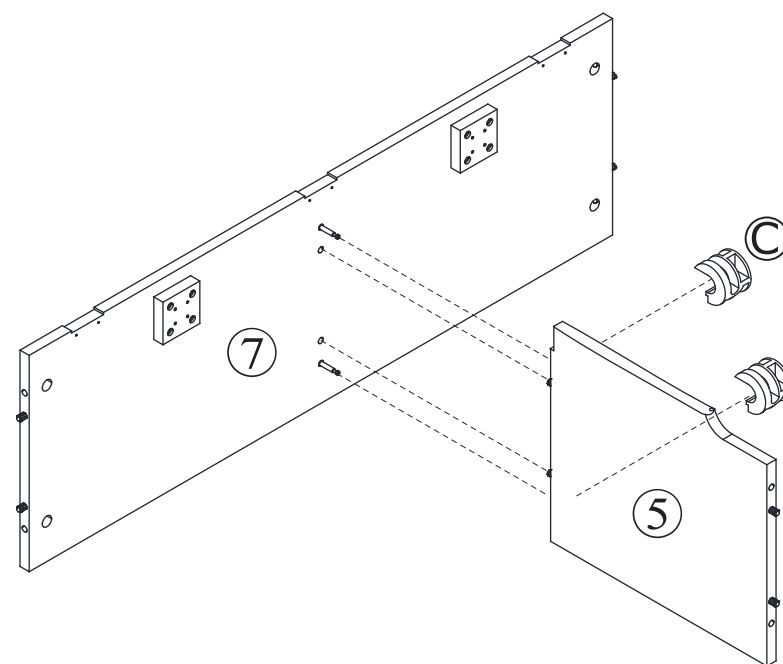

MAXIMUM SAFE LOAD: 100kgs/seat ; Inner loading: 50kgs

Hardware list

	A	7.8 x 30mm	30 PCS
	B		26 PCS
	C		26 PCS
	D		2 PCS
	E	Ø4 x 24mm	16 PCS
	F	Ø5 x 50mm	7 PCS
	G		3 PCS
	H	Ø3 x 14mm	18 PCS

① 1PC	② 1PC	③ 1PC
④ 1PC	⑤ 1PC	⑥ 1PC
⑦ 1PC	⑧ 2PC	⑨ 2PC
⑩ 1PC		

STEP 1

A x 4

B x 2

STEP 2

A x 4

STEP 3

C x 2

STEP 4

A x 4

B x 4

STEP 5

C x 4

STEP 6

B x 6

STEP 7

C x 6

STEP 8

B x 10

F x 1

STEP 9

A x 6

F x 6

STEP 10

A x 12