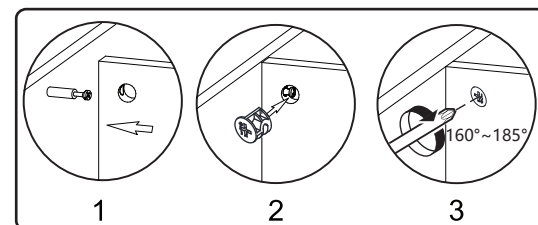

MAXIMUM SAFE LOAD: 100kgs/seat ; Inner loading: 50kgs

Hardware list

	A	7.8 x 30mm	30 PCS
	B		26 PCS
	C		26 PCS
	D		2 PCS
	E	Ø4 x 24mm	16 PCS
	F	Ø5 x 50mm	7 PCS
	G		3 PCS
	H	Ø3 x 14mm	18 PCS

① 1PC	② 1PC	③ 1PC
④ 1PC	⑤ 1PC	⑥ 1PC
⑦ 1PC	⑧ 2PC	⑨ 2PC
⑩ 1PC		

STEP 1

A x 4

B x 2

STEP 2

A x 4

STEP 3

C x 2

STEP 4

A x 4

B x 4

STEP 5

C x 4

STEP 6

B x 6

STEP 7

C x 6