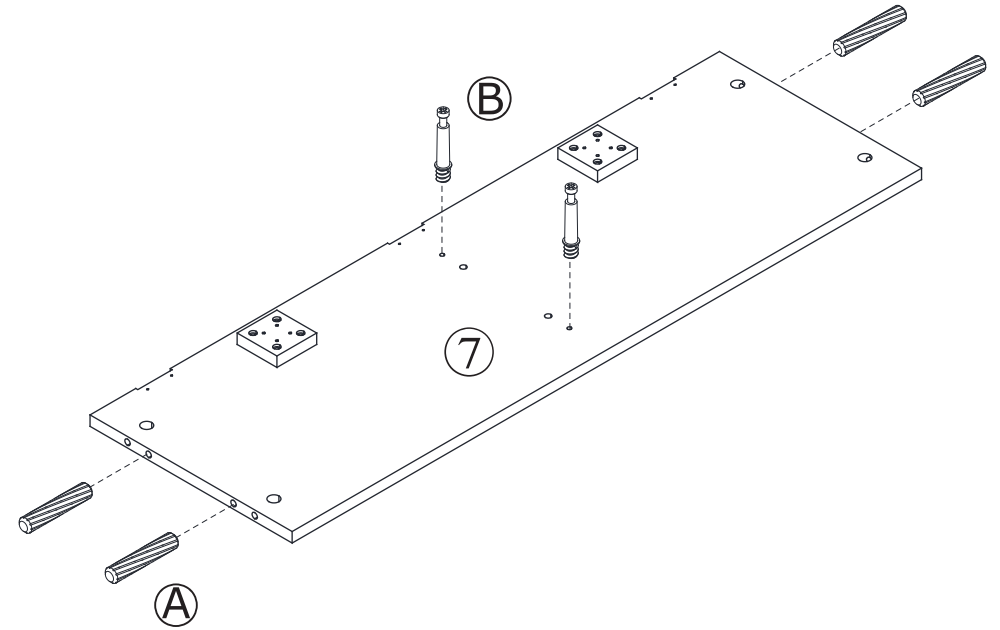

MAXIMUM SAFE LOAD: 100kgs/seat ; Inner loading: 50kgs

Hardware list

	A	7.8 x 30mm	30 PCS
	B		26 PCS
	C		26 PCS
	D		2 PCS
	E	Ø4 x 24mm	16 PCS
	F	Ø5 x 50mm	7 PCS
	G		3 PCS
	H	Ø3 x 14mm	18 PCS

① 1PC	② 1PC	③ 1PC
④ 1PC	⑤ 1PC	⑥ 1PC
⑦ 1PC	⑧ 2PC	⑨ 2PC
⑩ 1PC		

STEP 1

A x 4

B x 2

STEP 2

A x 4

STEP 3

C x 2

STEP 4