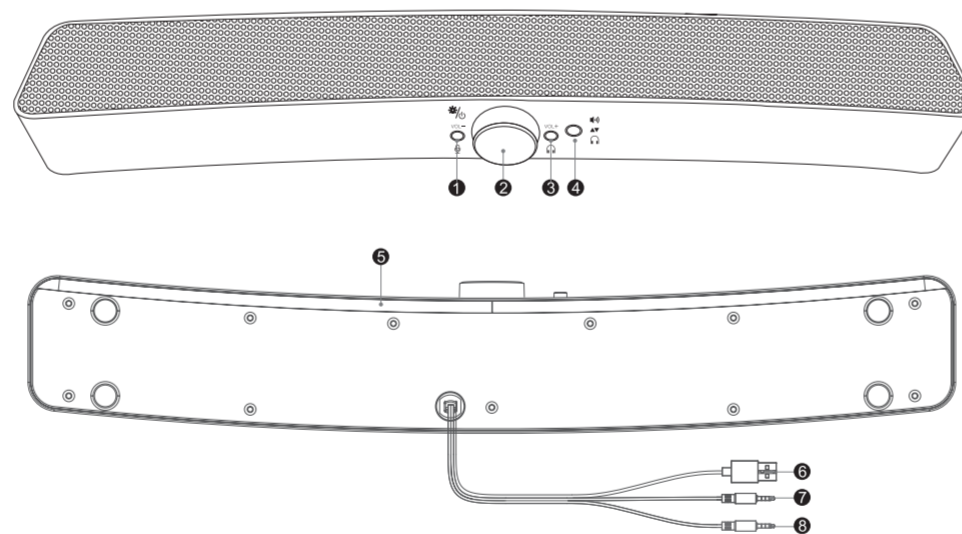

For New Zealand customers, this warranty is in addition to statutory rights observed under New Zealand legislation.

v2

Function Overview

- ① Microphone jack
- ② Volume/Mode selecting knob
- ③ Headphone jack
- ④ Audio/Headphone switch
- ⑤ RGB light
- ⑥ USB power interface
- ⑦ Green 3.5mm audio in cable
- ⑧ Pink 3.5mm microphone cable