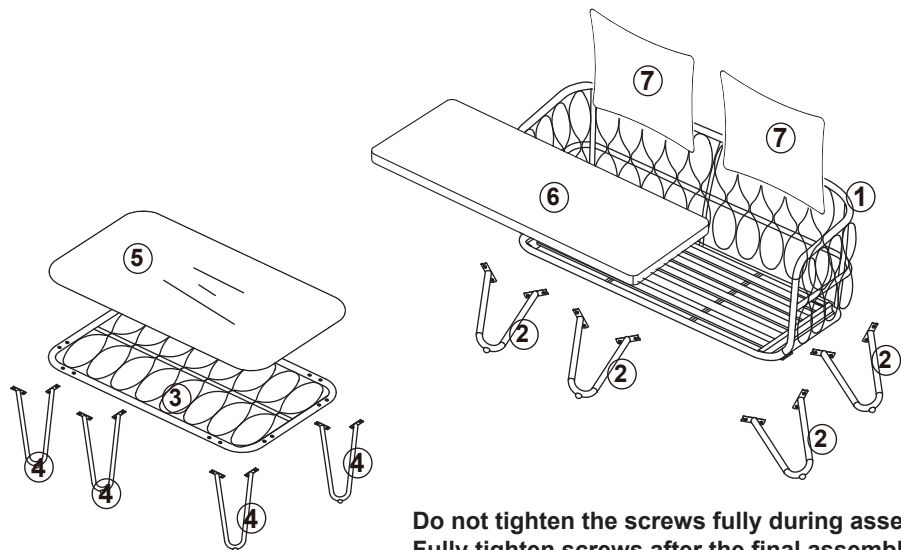

Assembly Instructions

43162048 HAMPTONS 2PIECE SET 2SEATER & TABLE

CARE INSTRUCTIONS:

WIPE CLEAN WITH A DAMP CLOTH. DO NOT USE ABRASIVE MATERIALS AND SOLVENTS. CHECK AND TIGHTEN ALL PARTS REGULARLY. KEEP AWAY FROM WATER AND DIRECT SUNLIGHT. FOR DOMESTIC USE ONLY.

WARNING:

DO NOT STAND ON THIS UNIT. DO NOT USE THIS UNIT AS A STEP LADDER. DO NOT SIT ON THE ARMREST. DO NOT PLACE VERY HOT OR VERY COLD ITEMS ON THE GLASS SURFACE UNLESS ADEQUATELY THICK TABLE MATS ARE USED TO PREVENT SUCH ITEMS FROM COMING INTO CONTACT WITH THE GLASS. DO NOT SIT OR STAND UPON THE GLASS SURFACE. DO NOT USE GLASS AS A CHOPPING SURFACE. DO NOT STRIKE THE GLASS WITH HARD OR POINTED ITEMS. DO NOT USE WASHING POWDERS OR ANY OTHER SUBSTANCES CONTAINING ABRASIVES AS THESE MAY SCRATCH THE GLASS SURFACE. SUITABLE FOR ONE PERSON USE ONLY. DO NOT USE UNTIL ALL SCREWS ARE FIRMLY SECURED. USE ONLY ON A FLAT SURFACE. FAILURE TO FOLLOW THESE WARNINGS COULD RESULT IN SERIOUS INJURY.

MAXIMUM SAFE LOAD: LOVE SEAT:200KG, TABLE:20KG.

Hardware list

| | | | |
|---|---|---------|-------|
|  | a | M6X15mm | 32PCS |
|  | b | | 32PCS |
|  | c | | 32PCS |
|  | d | | 1PC |

Do not tighten the screws fully during assembly.
Fully tighten screws after the final assembly steps