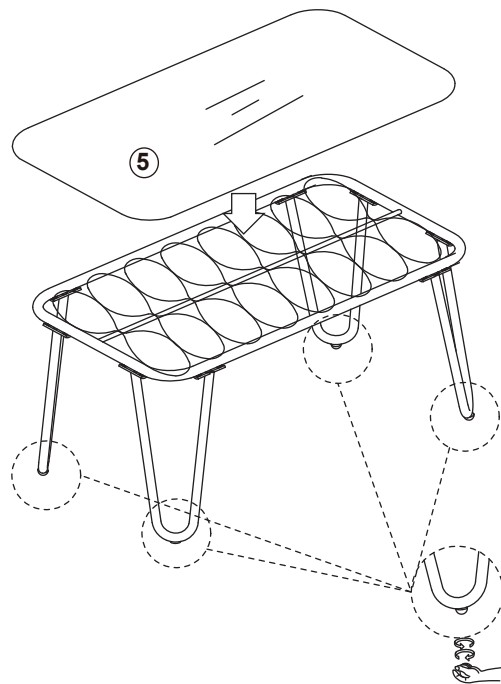

MAXIMUM SAFE LOAD: LOVE SEAT:200KG, TABLE:20KG.

Hardware list

| | | | |
|---|---|---------|-------|
|  | a | M6X15mm | 32PCS |
|  | b | | 32PCS |
|  | c | | 32PCS |
|  | d | | 1PC |

Do not tighten the screws fully during assembly.
Fully tighten screws after the final assembly steps

| | | |
|---|--|--|
|  |  |  |
| ① 1PC | ② 4PCS | ③ 1PC |
|  |  |  |
| ④ 4PCS | ⑤ 1PC | ⑥ 1PC |
|  | | |
| ⑦ 2PCS | | |

STEP 1

⚙️ aX16 ⚪ bX16 ⚫ cX16

STEP 2

⚙️ aX16 ⚪ bX16 ⚫ cX16

STEP 3

STEP 4