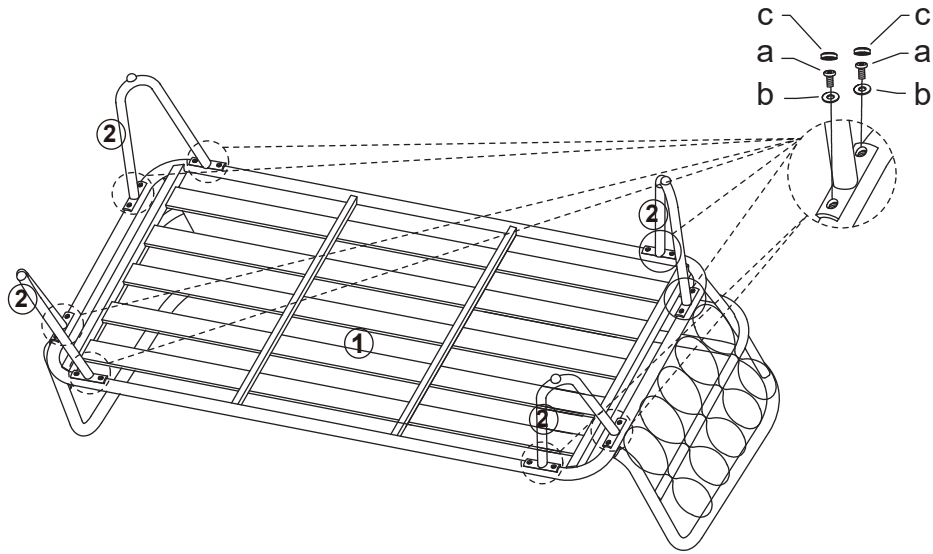

MAXIMUM SAFE LOAD: LOVE SEAT:200KG, TABLE:20KG.

Hardware list

| | | | |
|---|---|---------|-------|
|  | a | M6X15mm | 32PCS |
|  | b | | 32PCS |
|  | c | | 32PCS |
|  | d | | 1PC |

Do not tighten the screws fully during assembly.
Fully tighten screws after the final assembly steps

| | | |
|---|--|--|
|  |  |  |
| ① 1PC | ② 4PCS | ③ 1PC |
|  |  |  |
| ④ 4PCS | ⑤ 1PC | ⑥ 1PC |
|  | | |
| ⑦ 2PCS | | |

STEP 1

⚙️ aX16 ⚪ bX16 ⚫ cX16

STEP 2

⚙️ aX16 ⚪ bX16 ⚫ cX16

STEP 3

STEP 4