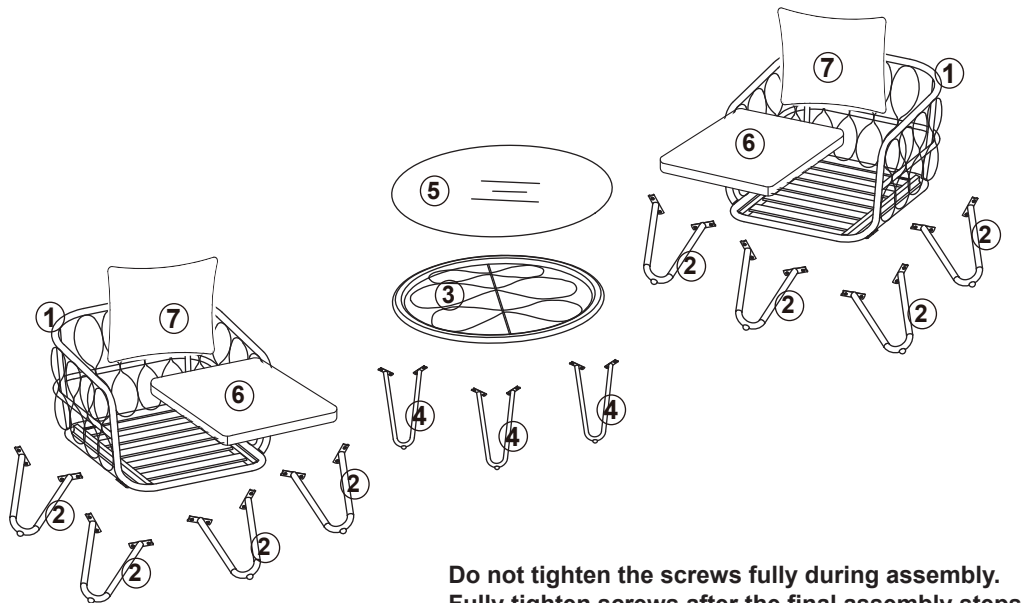

Assembly Instructions

43162055 HAMPTONS 3PIECE SET 2 CHAIRS & SIDE TABLE

CARE INSTRUCTIONS: WIPE CLEAN WITH A DAMP CLOTH. DO NOT USE ABRASIVE MATERIALS AND SOLVENTS. CHECK AND TIGHTEN ALL PARTS REGULARLY. KEEP AWAY FROM WATER AND DIRECT SUNLIGHT. FOR DOMESTIC USE ONLY.

WARNING: DO NOT STAND ON THIS UNIT. DO NOT USE THIS UNIT AS A STEP LADDER. DO NOT SIT ON THE ARMREST. DO NOT SIT ON THE ARMREST. DO NOT PLACE VERY HOT OR VERY COLD ITEMS ON THE GLASS SURFACE UNLESS ADEQUATELY THICK TABLE MATS ARE USED TO PREVENT SUCH ITEMS FROM COMING INTO CONTACT WITH THE GLASS. DO NOT SIT OR STAND UPON THE GLASS SURFACE. DO NOT USE GLASS AS A CHOPPING SURFACE. DO NOT STRIKE THE GLASS WITH HARD OR POINTED ITEMS. DO NOT USE WASHING POWDERS OR ANY OTHER SUBSTANCES CONTAINING ABRASIVES AS THESE MAY SCRATCH THE GLASS SURFACE. SUITABLE FOR ONE PERSON USE ONLY. DO NOT USE UNTIL ALL SCREWS ARE FIRMLY SECURED. USE ONLY ON A FLAT SURFACE. FAILURE TO FOLLOW THESE WARNINGS COULD RESULT IN SERIOUS INJURY.

MAXIMUM SAFE LOAD: SINGLE SEAT:100KG, TABLE:10KG.

Hardware list

	a	M6X15mm	44PCS
	b		44PCS
	c		44PCS
	d		1PC

Do not tighten the screws fully during assembly.
Fully tighten screws after the final assembly steps

	①	2PCS		②	8PCS		③	1PC
	④	3PCS		⑤	1PC		⑥	2PCS
	⑦	2PCS