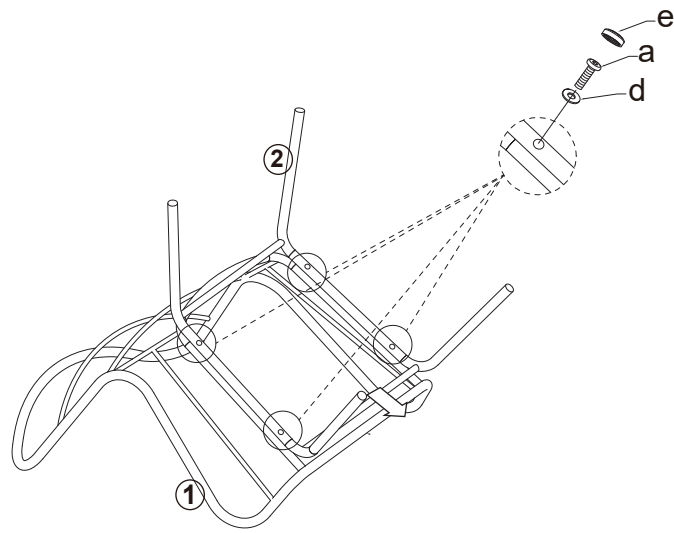

MAXIMUM SAFE LOAD: SINGLE SEAT:100KG, TABLE:15KG.

Hardware list

	a	M6X35mm	8PCS		e	17PCS
	b	M6X15mm	8PCS		f	1PC
	c	M6X30mm	1PC		g	1PC
	d		17PCS			

Do not tighten the screws fully during assembly.
Fully tighten screws after the final assembly steps

		
① 2PCS	② 2PCS	③ 1PC
		
④ 1PC	⑤ 1PC	⑥ 1PC
		
⑦ 2PCS		

STEP 1

 aX8  dX8  eX8

X2

STEP 2

 bX4  dX4  eX4

STEP 3

 bX4  cX1  dX5  eX5  fX1