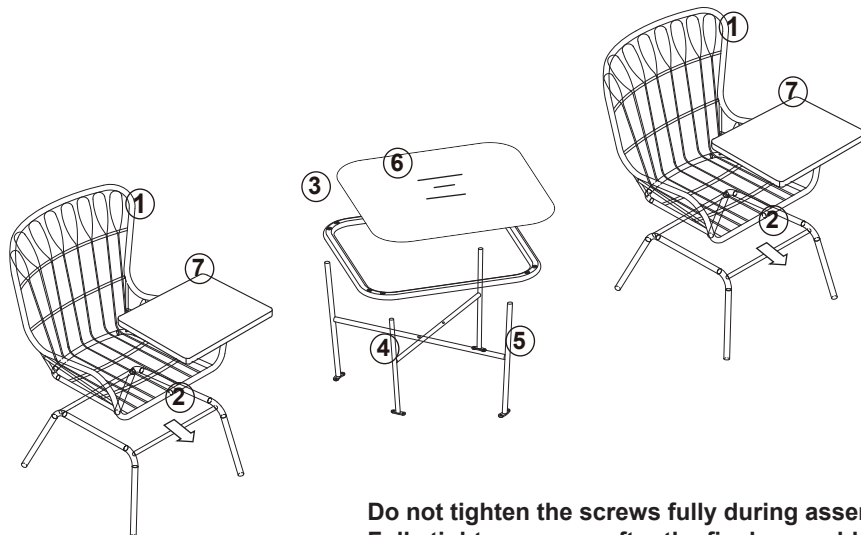

WARNING:

DO NOT STAND ON THIS UNIT. DO NOT USE THIS UNIT AS A STEP LADDER. DO NOT SIT ON THE ARMREST. DO NOT PLACE VERY HOT OR VERY COLD ITEMS ON THE GLASS SURFACE UNLESS ADEQUATELY THICK TABLE MATS ARE USED TO PREVENT SUCH ITEMS FROM COMING INTO CONTACT WITH THE GLASS. DO NOT SIT OR STAND UPON THE GLASS SURFACE. DO NOT USE GLASS AS A CHOPPING SURFACE. DO NOT STRIKE THE GLASS WITH HARD OR POINTED ITEMS. DO NOT USE WASHING POWDERS OR ANY OTHER SUBSTANCES CONTAINING ABRASIVES AS THESE MAY SCRATCH THE GLASS SURFACE. SUITABLE FOR ONE PERSON USE ONLY. DO NOT USE UNTIL ALL SCREWS ARE FIRMLY SECURED. USE ONLY ON A FLAT SURFACE. FAILURE TO FOLLOW THESE WARNINGS COULD RESULT IN SERIOUS INJURY.

MAXIMUM SAFE LOAD: SINGLE SEAT:100KG, TABLE:15KG.

Hardware list

	a	M6X35mm	8PCS		e	17PCS
	b	M6X15mm	8PCS		f	1PC
	c	M6X30mm	1PC		g	1PC
	d		17PCS			

Do not tighten the screws fully during assembly.
Fully tighten screws after the final assembly steps