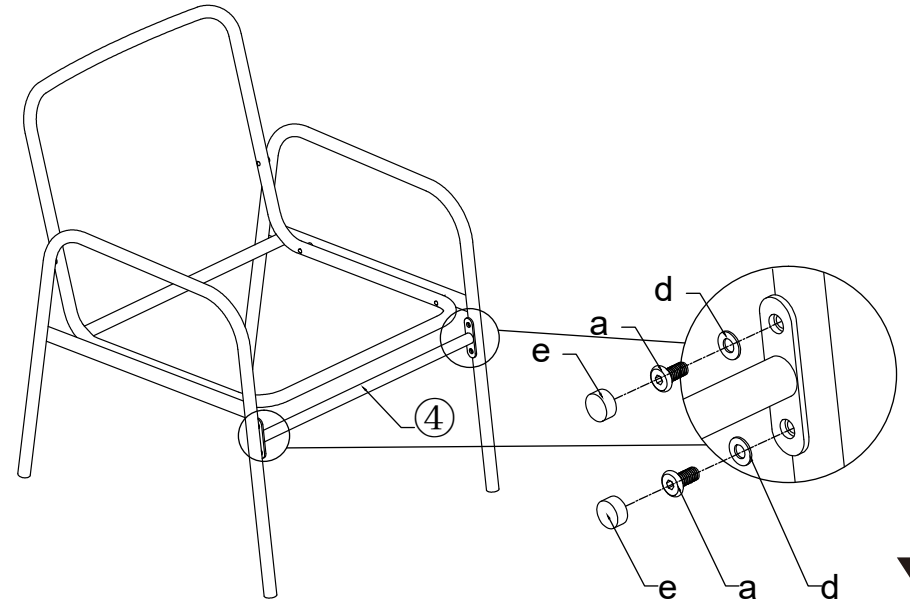

MAXIMUM SAFE LOAD: 200KG FOR LOVE SEAT, 100KG FOR SINGLE SEAT, 15KG FOR TABLE.

Hardware list

	a	M6X15mm	20PCS		d	39PCS
	b	M6X35mm	18PCS		e	39PCS
	c	M6X25mm	1PC		f	1PC

Do not tighten the screws fully during assembly.
Fully tighten screws after the final assembly steps

	3PCS		3PCS		2PCS
	2PCS		1PC		1PC
	1PC		1PC		1PC
	1PC				

STEP 1  bX6  dX6  eX6

X2

STEP 2  aX4  dX4  eX4

X2

STEP 3  bX6  dX6  eX6

STEP 4  aX4  dX4  eX4

STEP 5