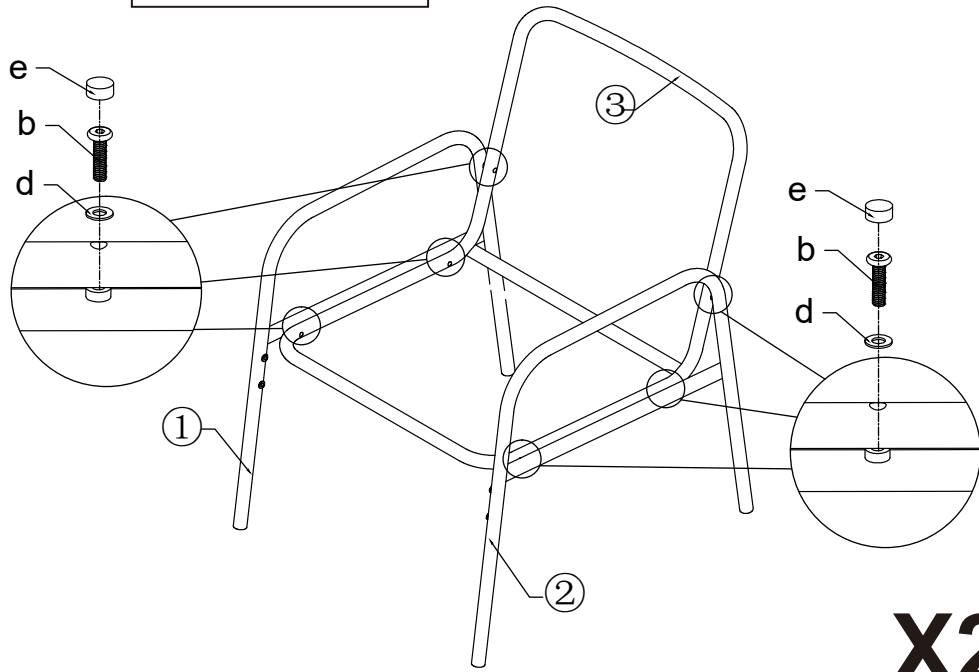

MAXIMUM SAFE LOAD: 200KG FOR LOVE SEAT, 100KG FOR SINGLE SEAT, 15KG FOR TABLE.

Hardware list

	a	M6X15mm	20PCS		d	39PCS
	b	M6X35mm	18PCS		e	39PCS
	c	M6X25mm	1PC		f	1PC

Do not tighten the screws fully during assembly.
Fully tighten screws after the final assembly steps

	3PCS		3PCS		2PCS
	2PCS		1PC		1PC
	1PC		1PC		1PC
	1PC				

STEP 1  bX6  dX6  eX6

X2

STEP 2  aX4  dX4  eX4

X2

STEP 3  bX6  dX6  eX6

STEP 4  aX4  dX4  eX4

STEP 5