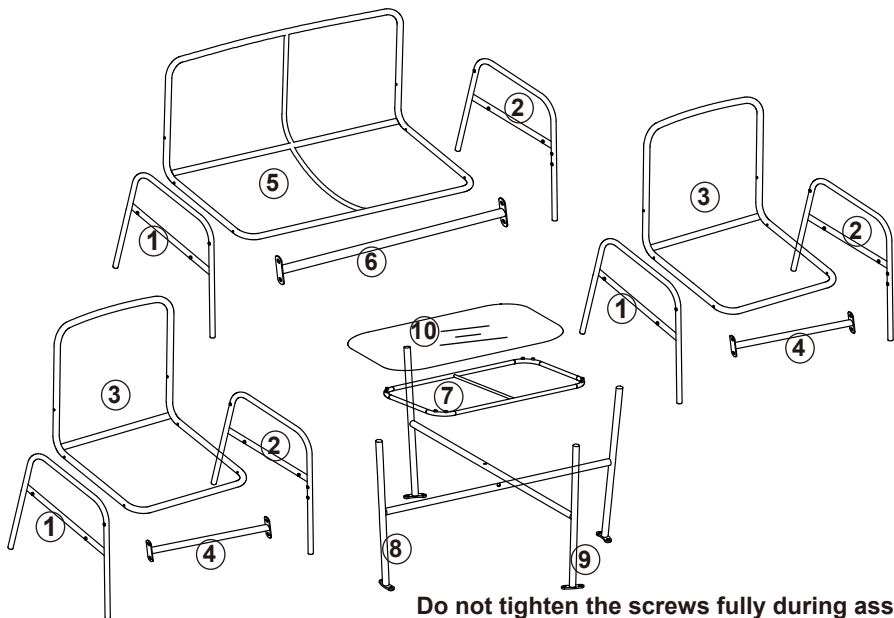

Assembly Instructions

43162154 NYC 4PIECE LOUNGE WOVEN

CARE INSTRUCTIONS:

WIPE CLEAN WITH DAMP CLOTH. FOR DOMESTIC USE ONLY. REMOVE ALL PARTS FROM THE CARTON. BE SURE YOU HAVE ALL PARTS BEFORE YOU START ASSEMBLING. PLACE ALL PARTS ON THE CLEAN AND FLAT SOFT SURFACE, SUCH AS CARPET OR RUG TO PREVENT FROM BEING SCRATCHED.

WARNING:

DO NOT PLACE VERY HOT OR VERY COLD ITEMS ON THE GLASS SURFACE UNLESS ADEQUATELY THICK TABLE MATS ARE USED TO PREVENT SUCH ITEMS FROM COMING INTO CONTACT WITH THE GLASS. DO NOT SIT OR STAND UPON THE GLASS SURFACE. DO NOT USE GLASS AS A CHOPPING SURFACE. DO NOT STRIKE THE GLASS WITH HARD OR POINTED ITEMS. DO NOT USE WASHING POWDERS OR ANY OTHER SUBSTANCES CONTAINING ABRASIVES AS THESE MAY SCRATCH THE GLASS SURFACE. DO NOT STAND ON THE CHAIR. DO NOT USE THE CHAIR AS A STEP LADDER. DO NOT SIT ON THE ARMREST. DO NOT FULL TIGHTEN ALL SCREWS UNTIL ALL HAVE BEEN COMPLETED. DO NOT USE THIS UNIT UNLESS ALL BOLTS, SCREWS AND KNOBS ARE FIRMLY SECURED . FAILURE TO FOLLOW THESE WARNINGS COULD RESULT IN SERIOUS INJURY.

MAXIMUM SAFE LOAD: 200KG FOR LOVE SEAT, 100KG FOR SINGLE SEAT, 15KG FOR TABLE.

Hardware list

	a	M6X15mm	20PCS		d	39PCS
	b	M6X35mm	18PCS		e	39PCS
	c	M6X25mm	1PC		f	1PC

Do not tighten the screws fully during assembly.
Fully tighten screws after the final assembly steps