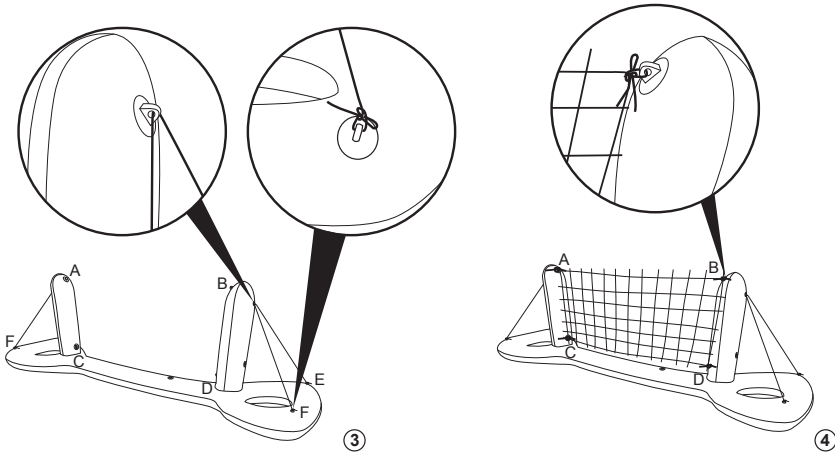

OWNER'S MANUAL

43164974

Inflatable Volleyball Set

WARNING: THIS IS NOT A LIFE-SAVING DEVICE, THE TOY SHOULD ONLY BE USED IN SHALLOW WATER AND UNDER SUPERVISION.

WARNING: ADULT ASSEMBLY ONLY. USE ONLY UNDER ADULT SUPERVISION.

INFLATION

Open the safety valve and inflate the product. Fill the chamber until it is stiff to the touch but not hard. Insert the stopper into the valve and recess the valve by pushing down firmly on it. Never over-inflate or use high pressure air to inflate.

ASSEMBLY

DEFLATION

Pull stopper out and squeeze the valve at its base until deflated.

CLEAN AND STORAGE

After deflation, use a damp cloth to clean. Store in a cool, dry place and out of children's reach. Check the product for damage at the beginning of each season and at regular interval when in use.