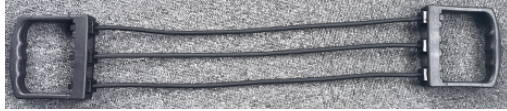

## User instruction

KEYCODE: 43171781

**WARNING:** DO NOT ASSEMBLE OR USE THIS PRODUCT WITHOUT READING THIS MANUAL. ADULT ASSEMBLY IS REQUIRED. CHECK THE PRODUCT IS IN GOOD WORKING ORDER BEFORE EACH USE. REPLACE THE PRODUCT IF ANY BROKEN PARTS.

User instruction

MODE 1

MODE 2

MODE 3

MODE 4

MODE 5

Mode changing instruction:

1, Reduce elastic band, press the two clips and push it out.

2, increase elastic band, press the two clips and push it in the slot, there is click sound once it secured.