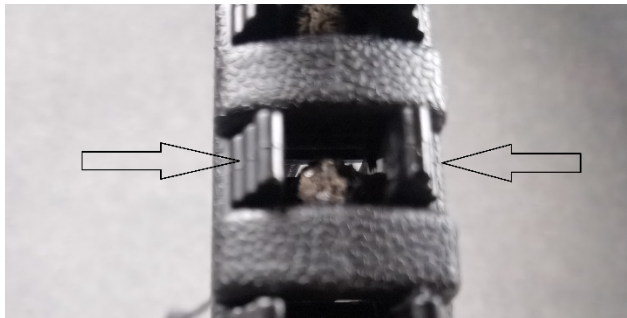

User instruction

MODE 1

MODE 2

MODE 3

MODE 4

MODE 5

Mode changing instruction:

1, Reduce elastic band, press the two clips and push it out.

2, increase elastic band, press the two clips and push it in the slot, there is click sound once it secured.