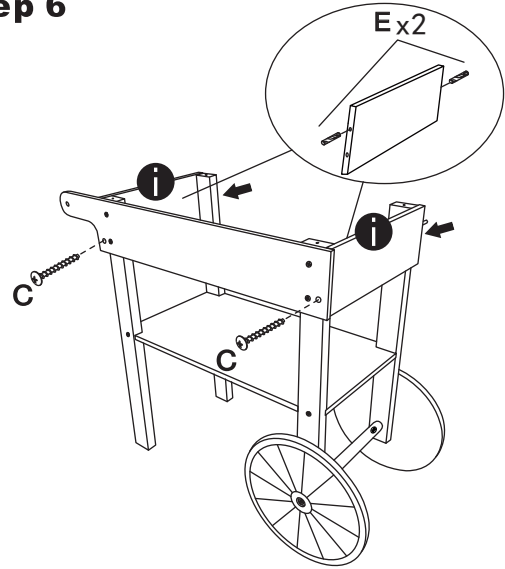

WOODEN ICE-CREAM CART

3+
years

Assembly Instruction

HARDWARE

- A  x8
- B  x6
- C  x19
- D  x4
- E  x4
- F     x2

The following tool (not included) is required for assembly :

Cross screwdriver

WARNING: CHOKING HAZARD – SMALL PARTS, NOT SUITABLE FOR CHILDREN UNDER 3 YEARS. THIS IS A TOY, INTENDED FOR ROLE PLAY ONLY.

Step 4

ASSEMBLY

Step 5

Step 6

Step 7

Step 8

Step 9

Step 10

ASSEMBLY

Step 11

Step 12

Step 13

Step 14

Step 15

Step 16