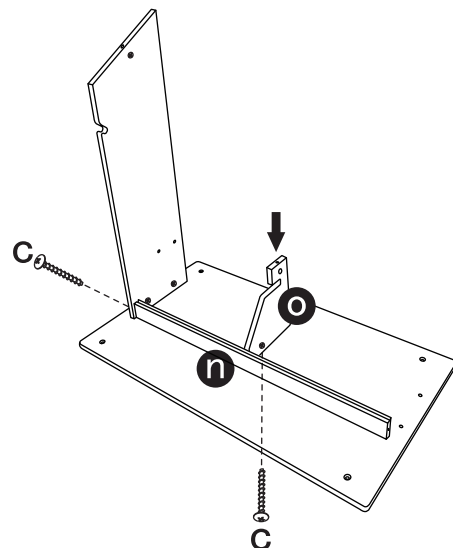

WOODEN ICE-CREAM CART

3+
years

Assembly Instruction

HARDWARE

- A  x8
- B  x6
- C  x19
- D  x4
- E  x4
- F     x2

The following tool (not included) is required for assembly :

Cross screwdriver

WARNING: CHOKING HAZARD – SMALL PARTS, NOT SUITABLE FOR CHILDREN UNDER 3 YEARS. THIS IS A TOY, INTENDED FOR ROLE PLAY ONLY.

Step 4

ASSEMBLY

Step 5

Step 6

Step 7

Step 8

Step 9

Step 10