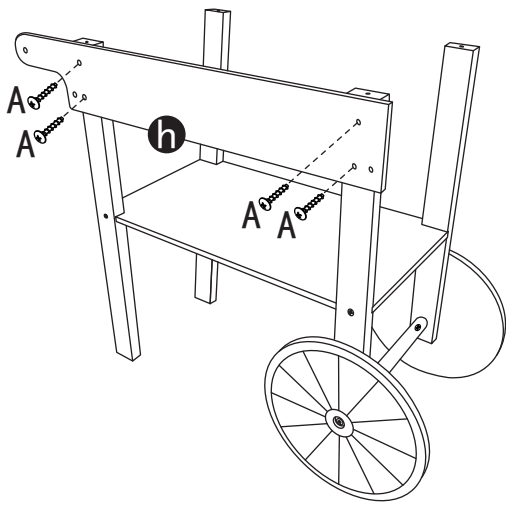

WOODEN ICE-CREAM CART

3+
years

Assembly Instruction

HARDWARE

- A  x8
- B  x6
- C  x19
- D  x4
- E  x4
- F     x2

The following tool (not included) is required for assembly :

Cross screwdriver

WARNING: CHOKING HAZARD – SMALL PARTS, NOT SUITABLE FOR CHILDREN UNDER 3 YEARS. THIS IS A TOY, INTENDED FOR ROLE PLAY ONLY.

PLEASE FOLLOW THE INSTRUCTION TO ASSEMBLE THE PRODUCT, ANY INCORRECT ASSEMBLY COULD CAUSE POTENTIAL HAZARD.

Keycode: 43190300
MADE IN CHINA
© KMART AUSTRALIA LIMITED

PARTS LIST

ASSEMBLY

Step 1

Step 2

Step 3

Step 4

ASSEMBLY

Step 5

Step 6

Step 7

Step 8

Step 9

Step 10