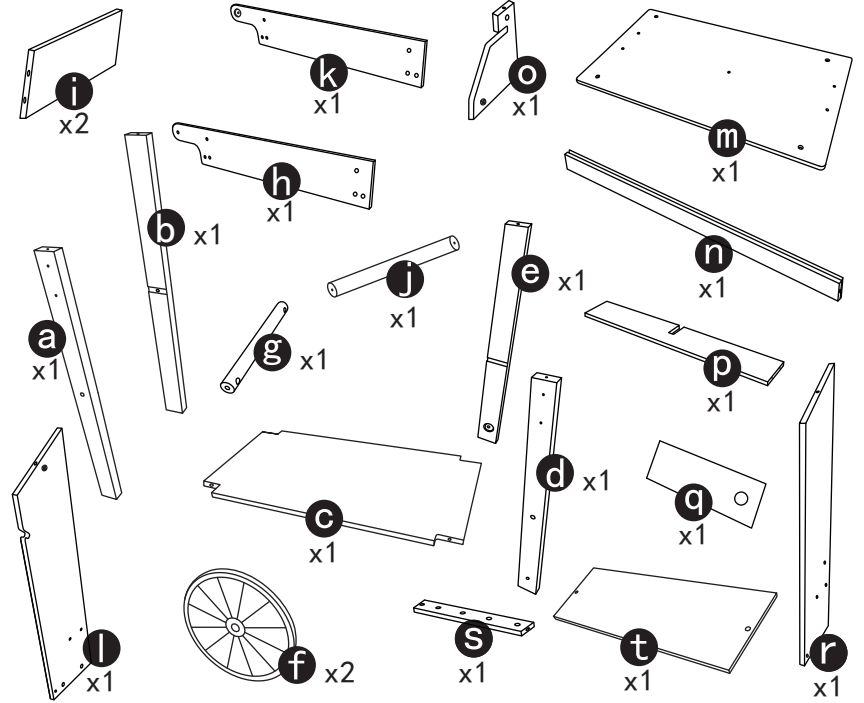

WOODEN ICE-CREAM CART

3+
years

Assembly Instruction

HARDWARE

- A  x8
- B  x6
- C  x19
- D  x4
- E  x4
- F     x2

The following tool (not included) is required for assembly :

Cross screwdriver

WARNING: CHOKING HAZARD – SMALL PARTS, NOT SUITABLE FOR CHILDREN UNDER 3 YEARS. THIS IS A TOY, INTENDED FOR ROLE PLAY ONLY.

CAUTION: ADULT ASSEMBLY IS REQUIRED. UNASSEMBLED PARTS CONTAIN SCREWS AND WITH FUNCTIONAL SHARP POINTS, PLEASE KEEP UNASSEMBLED PARTS AWAY FROM SMALL CHILDREN.

CAUTION: PLEASE CHECK CONDITION OF ITEM REGULARLY, AS SCREWS MAY LOOSEN WITH USE OVER TIME. TIGHTEN SCREW FITTINGS IF NECESSARY

PLEASE FOLLOW THE INSTRUCTION TO ASSEMBLE THE PRODUCT, ANY INCORRECT ASSEMBLY COULD CAUSE POTENTIAL HAZARD.

Keycode: 43190300
MADE IN CHINA
© KMART AUSTRALIA LIMITED

PARTS LIST

ASSEMBLY

Step 1

Step 2

Step 3