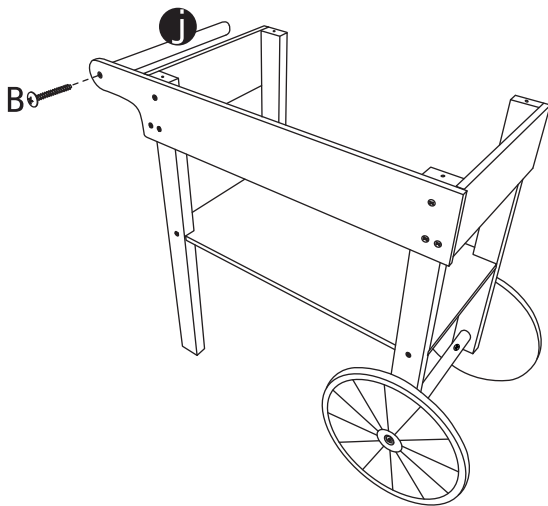

WOODEN ICE-CREAM CART

3+
years

Assembly Instruction

HARDWARE

- A  x8
- B  x6
- C  x19
- D  x4
- E  x4
- F     x2

The following tool (not included) is required for assembly :

Cross screwdriver

WARNING: CHOKING HAZARD – SMALL PARTS, NOT SUITABLE FOR CHILDREN UNDER 3 YEARS. THIS IS A TOY, INTENDED FOR ROLE PLAY ONLY.

Step 4

ASSEMBLY

Step 5

Step 6

Step 7

Step 8

Step 9

Step 10