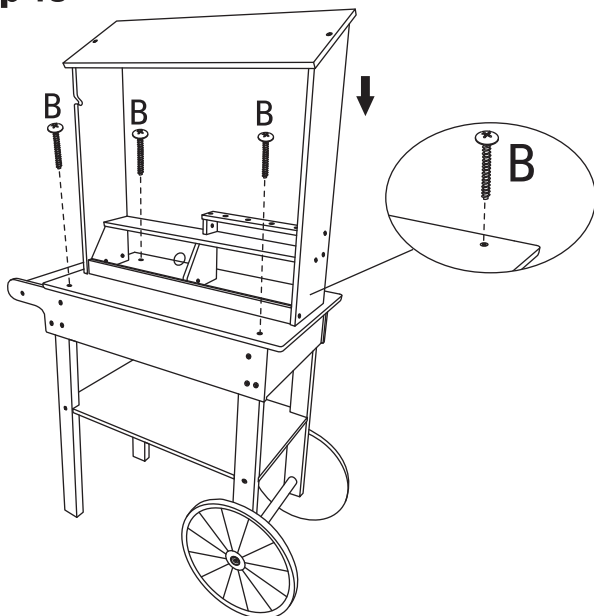

WOODEN ICE-CREAM CART

3+
years

Assembly Instruction

HARDWARE

- A  x8
- B  x6
- C  x19
- D  x4
- E  x4
- F     x2

The following tool (not included) is required for assembly :

Cross screwdriver

WARNING: CHOKING HAZARD – SMALL PARTS, NOT SUITABLE FOR CHILDREN UNDER 3 YEARS. THIS IS A TOY, INTENDED FOR ROLE PLAY ONLY.

Step 4

ASSEMBLY

Step 5

Step 6

Step 7

Step 8

Step 9

Step 10

ASSEMBLY

Step 11

Step 12

Step 13

Step 14

Step 15

Step 16