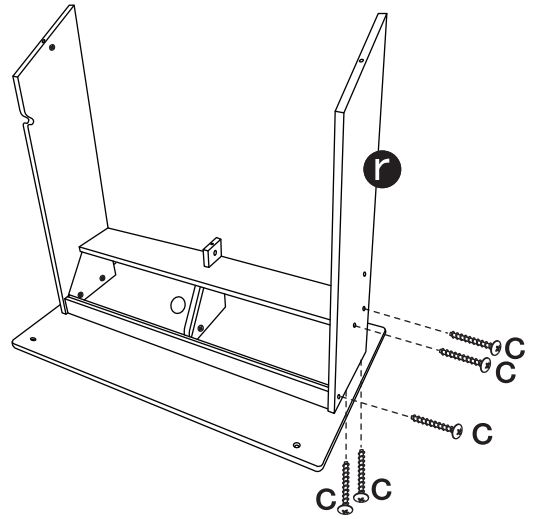

WOODEN ICE-CREAM CART

3+
years

Assembly Instruction

HARDWARE

- A  x8
- B  x6
- C  x19
- D  x4
- E  x4
- F     x2

The following tool (not included) is required for assembly :

Cross screwdriver

WARNING: CHOKING HAZARD – SMALL PARTS, NOT SUITABLE FOR CHILDREN UNDER 3 YEARS. THIS IS A TOY, INTENDED FOR ROLE PLAY ONLY.

Step 4

ASSEMBLY

Step 5

Step 6

Step 7

Step 8

Step 9

Step 10

ASSEMBLY

Step 11

Step 12

Step 13

Step 14

Step 15

Step 16