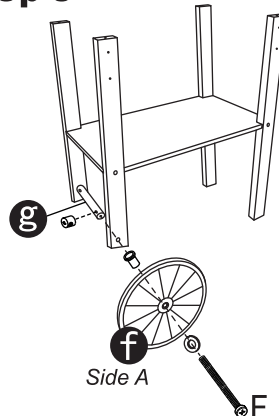

WOODEN ICE-CREAM CART

3+
years

Assembly Instruction

HARDWARE

- A  x8
- B  x6
- C  x19
- D  x4
- E  x4
- F     x2

The following tool (not included) is required for assembly :

Cross screwdriver

WARNING: CHOKING HAZARD – SMALL PARTS, NOT SUITABLE FOR CHILDREN UNDER 3 YEARS. THIS IS A TOY, INTENDED FOR ROLE PLAY ONLY.

PLEASE FOLLOW THE INSTRUCTION TO ASSEMBLE THE PRODUCT, ANY INCORRECT ASSEMBLY COULD CAUSE POTENTIAL HAZARD.

Keycode: 43190300
MADE IN CHINA
© KMART AUSTRALIA LIMITED

PARTS LIST

ASSEMBLY

Step 1

Step 2

Step 3

Step 4

ASSEMBLY

Step 5

Step 6

Step 7

Step 8

Step 9

Step 10