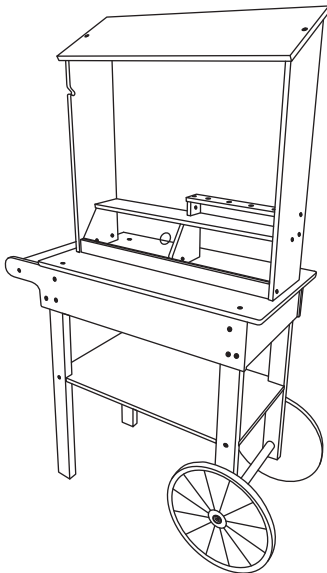

WOODEN ICE-CREAM CART

3+
years

Assembly Instruction

HARDWARE

- A x8
- B x6
- C x19
- D x4
- E x4
- F x2

The following tool (not included) is required for assembly :

Cross screwdriver

WARNING: CHOKING HAZARD – SMALL PARTS, NOT SUITABLE FOR CHILDREN UNDER 3 YEARS. THIS IS A TOY, INTENDED FOR ROLE PLAY ONLY.

CAUTION: ADULT ASSEMBLY IS REQUIRED. UNASSEMBLED PARTS CONTAIN SCREWS AND WITH FUNCTIONAL SHARP POINTS, PLEASE KEEP UNASSEMBLED PARTS AWAY FROM SMALL CHILDREN.

CAUTION: PLEASE CHECK CONDITION OF ITEM REGULARLY, AS SCREWS MAY LOOSEN WITH USE OVER TIME. TIGHTEN SCREW FITTINGS IF NECESSARY

PLEASE FOLLOW THE INSTRUCTION TO ASSEMBLE THE PRODUCT, ANY INCORRECT ASSEMBLY COULD CAUSE POTENTIAL HAZARD.

Keycode: 43190300
MADE IN CHINA
© KMART AUSTRALIA LIMITED