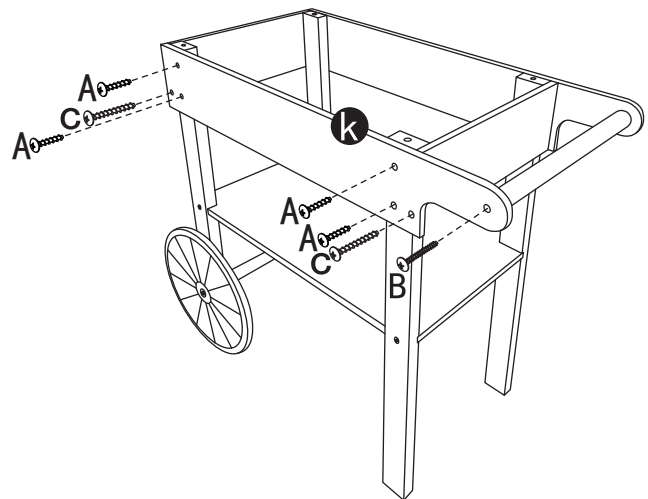

WOODEN ICE-CREAM CART

3+
years

Assembly Instruction

HARDWARE

- A  x8
- B  x6
- C  x19
- D  x4
- E  x4
- F     x2

The following tool (not included) is required for assembly :

Cross screwdriver

WARNING: CHOKING HAZARD – SMALL PARTS, NOT SUITABLE FOR CHILDREN UNDER 3 YEARS. THIS IS A TOY, INTENDED FOR ROLE PLAY ONLY.

Step 4

ASSEMBLY

Step 5

Step 6

Step 7

Step 8

Step 9

Step 10

ASSEMBLY

Step 11

Step 12

Step 13

Step 14

Step 15

Step 16