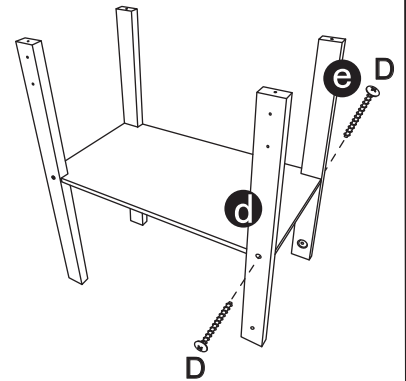

WOODEN ICE-CREAM CART

3+
years

Assembly Instruction

HARDWARE

- A  x8
- B  x6
- C  x19
- D  x4
- E  x4
- F     x2

The following tool (not included) is required for assembly :

Cross screwdriver

WARNING: CHOKING HAZARD – SMALL PARTS, NOT SUITABLE FOR CHILDREN UNDER 3 YEARS. THIS IS A TOY, INTENDED FOR ROLE PLAY ONLY.

PLEASE FOLLOW THE INSTRUCTION TO ASSEMBLE THE PRODUCT, ANY INCORRECT ASSEMBLY COULD CAUSE POTENTIAL HAZARD.

Keycode: 43190300
MADE IN CHINA
© KMART AUSTRALIA LIMITED

PARTS LIST

ASSEMBLY

Step 1

Step 2

Step 3

Step 4

ASSEMBLY

Step 5

Step 6

Step 7

Step 8

Step 9

Step 10