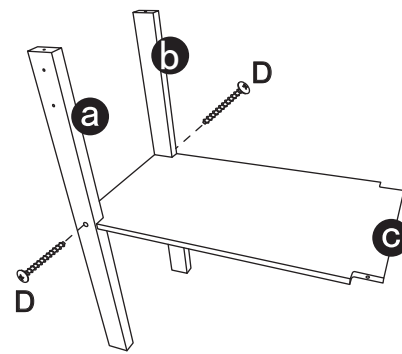

WOODEN ICE-CREAM CART

3+
years

Assembly Instruction

HARDWARE

- A  x8
- B  x6
- C  x19
- D  x4
- E  x4
- F     x2

The following tool (not included) is required for assembly :

Cross screwdriver

WARNING: CHOKING HAZARD – SMALL PARTS, NOT SUITABLE FOR CHILDREN UNDER 3 YEARS. THIS IS A TOY, INTENDED FOR ROLE PLAY ONLY.

PLEASE FOLLOW THE INSTRUCTION TO ASSEMBLE THE PRODUCT, ANY INCORRECT ASSEMBLY COULD CAUSE POTENTIAL HAZARD.

Keycode: 43190300
MADE IN CHINA
© KMART AUSTRALIA LIMITED

PARTS LIST

ASSEMBLY

Step 1

Step 2

Step 3

Step 4

ASSEMBLY

Step 5

Step 6

Step 7

Step 8

Step 9

Step 10