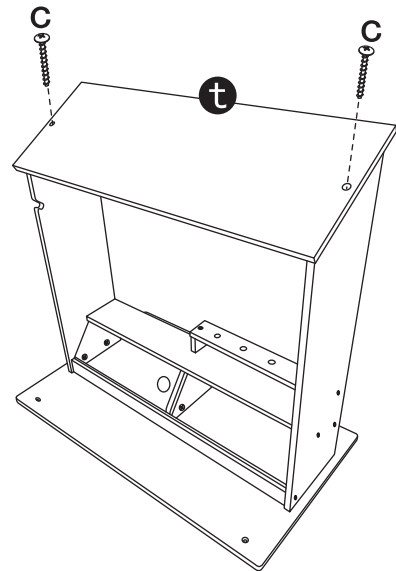

WOODEN ICE-CREAM CART

3+
years

Assembly Instruction

HARDWARE

- A  x8
- B  x6
- C  x19
- D  x4
- E  x4
- F     x2

The following tool (not included) is required for assembly :

Cross screwdriver

WARNING: CHOKING HAZARD – SMALL PARTS, NOT SUITABLE FOR CHILDREN UNDER 3 YEARS. THIS IS A TOY, INTENDED FOR ROLE PLAY ONLY.

Step 4

ASSEMBLY

Step 5

Step 6

Step 7

Step 8

Step 9

Step 10

ASSEMBLY

Step 11

Step 12

Step 13

Step 14

Step 15

Step 16