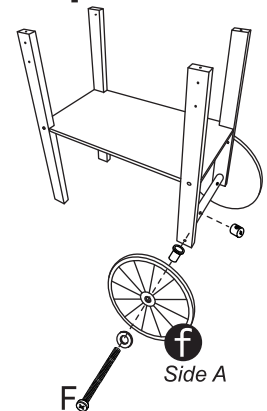

WOODEN ICE-CREAM CART

3+
years

Assembly Instruction

HARDWARE

- A  x8
- B  x6
- C  x19
- D  x4
- E  x4
- F     x2

The following tool (not included) is required for assembly :

Cross screwdriver

WARNING: CHOKING HAZARD – SMALL PARTS, NOT SUITABLE FOR CHILDREN UNDER 3 YEARS. THIS IS A TOY, INTENDED FOR ROLE PLAY ONLY.

PLEASE FOLLOW THE INSTRUCTION TO ASSEMBLE THE PRODUCT, ANY INCORRECT ASSEMBLY COULD CAUSE POTENTIAL HAZARD.

Keycode: 43190300
MADE IN CHINA
© KMART AUSTRALIA LIMITED

PARTS LIST

ASSEMBLY

Step 1

Step 2

Step 3

Step 4

ASSEMBLY

Step 5

Step 6

Step 7

Step 8

Step 9

Step 10