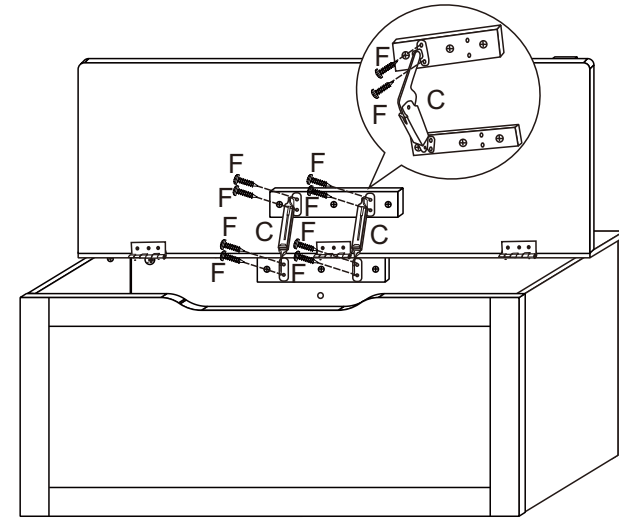

CHOKING HAZARD-SMALL PARTS. NOT SUITABLE FOR CHILDREN UNDER 3 YEARS.

10

11

12

CAUTION:

ADULT ASSEMBLY IS REQUIRED. HARDWARE CONTAINS SCREWS WITH SHARP POINTS, KEEP UNASSEMBLED PARTS OUT OF THE REACH OF SMALL CHILDREN, ADULT SUPERVISION IS RECOMMENDED. STOP USING THE PRODUCT IF THE LID SUPPORT DOES NOT KEEP THE LID OPEN IN EVERY POSITION.