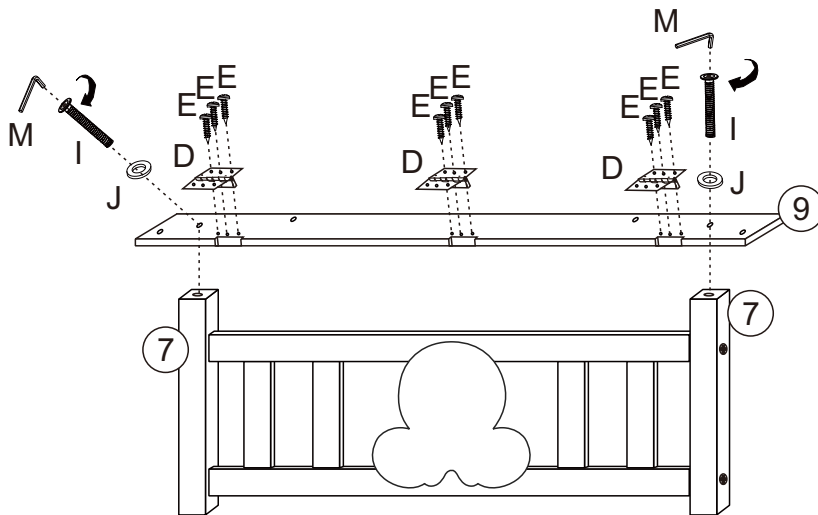

CHOKING HAZARD-SMALL PARTS. NOT SUITABLE FOR CHILDREN UNDER 3 YEARS.

6

7

8

9

CAUTION:

ADULT ASSEMBLY IS REQUIRED. HARDWARE CONTAINS SCREWS WITH SHARP POINTS, KEEP UNASSEMBLED PARTS OUT OF THE REACH OF SMALL CHILDREN, ADULT SUPERVISION IS RECOMMENDED. STOP USING THE PRODUCT IF THE LID SUPPORT DOES NOT KEEP THE LID OPEN IN EVERY POSITION.