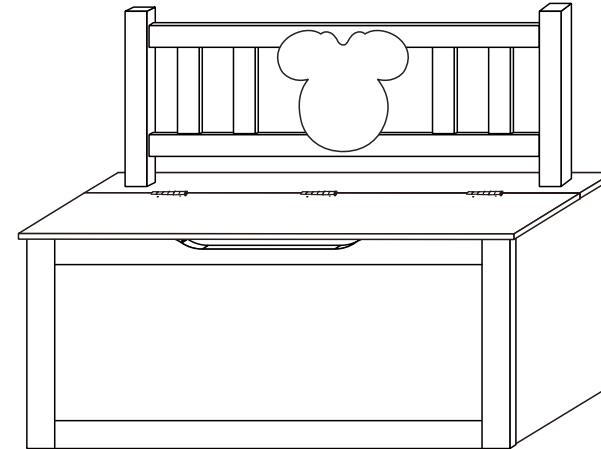

CHOKING HAZARD-SMALL PARTS. NOT SUITABLE FOR CHILDREN UNDER 3 YEARS.

10

11

12

CAUTION:

ADULT ASSEMBLY IS REQUIRED. HARDWARE CONTAINS SCREWS WITH SHARP POINTS, KEEP UNASSEMBLED PARTS OUT OF THE REACH OF SMALL CHILDREN, ADULT SUPERVISION IS RECOMMENDED. STOP USING THE PRODUCT IF THE LID SUPPORT DOES NOT KEEP THE LID OPEN IN EVERY POSITION.