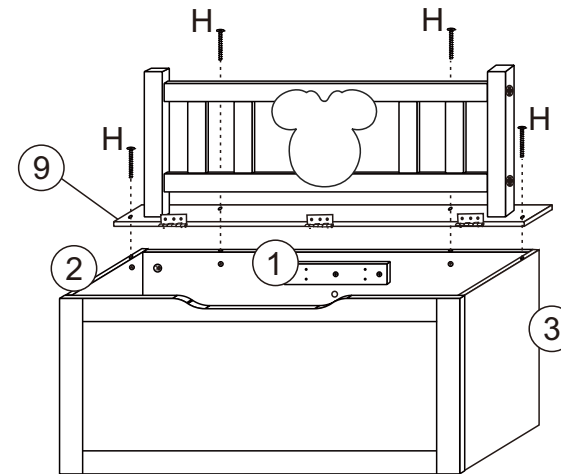

CHOKING HAZARD-SMALL PARTS. NOT SUITABLE FOR CHILDREN UNDER 3 YEARS.

6

7

8

9

CAUTION:

ADULT ASSEMBLY IS REQUIRED. HARDWARE CONTAINS SCREWS WITH SHARP POINTS, KEEP UNASSEMBLED PARTS OUT OF THE REACH OF SMALL CHILDREN, ADULT SUPERVISION IS RECOMMENDED. STOP USING THE PRODUCT IF THE LID SUPPORT DOES NOT KEEP THE LID OPEN IN EVERY POSITION.