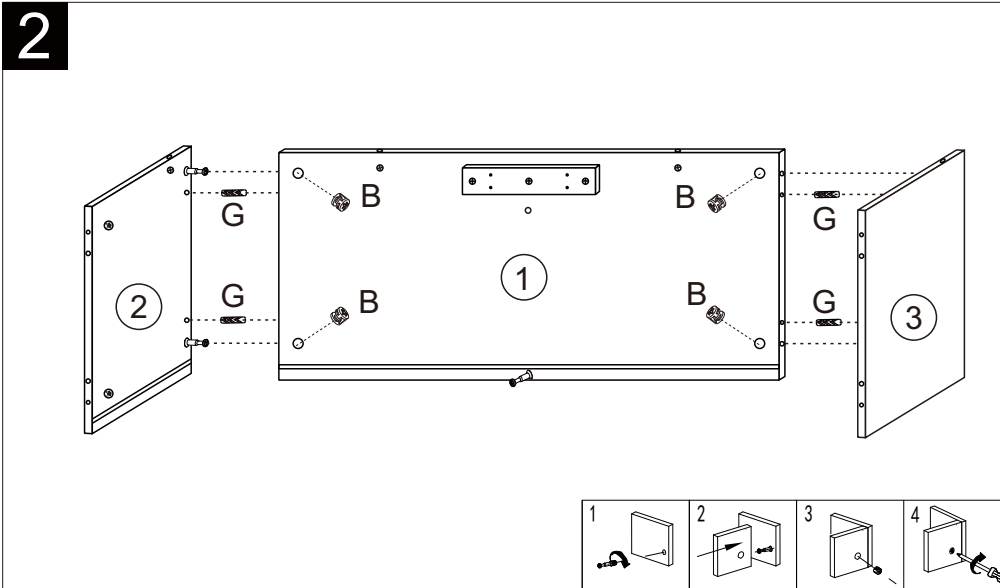

CAUTION:

ADULT ASSEMBLY IS REQUIRED. HARDWARE CONTAINS SCREWS WITH SHARP POINTS, KEEP UNASSEMBLED PARTS OUT OF THE REACH OF SMALL CHILDREN. ADULT SUPERVISION IS RECOMMENDED. STOP USING THE PRODUCT IF THE LID SUPPORT DOES NOT KEEP THE LID OPEN IN EVERY POSITION.

WARNING:

DO NOT STAND ON THE PRODUCT. DO NOT USE THE PRODUCT AS A STEP LADDER. DO NOT USE THE PRODUCT UNLESS ALL BOLTS, SCREWS AND KNOBS ARE FIRMLY SECURED. CHECK AND TIGHTEN ALL PARTS REGULARLY. MAXIMUM SAFE LOAD LIMIT FOR INTERNAL BOTTOM BOARD: 25KG. SEATING SUITABLE USE FOR 2 KIDS ONLY. SEATING MAXIMUM LOAD LIMIT: 100KG, 50KG/SEAT. FAILURE TO FOLLOW THESE WARNINGS COULD RESULT IN SERIOUS INJURY.

WARNING:

PLEASE SECURE THIS PRODUCT WITH THE SUPPLIED WALL FIXING. IT IS STRONGLY RECOMMENDED THAT THIS PRODUCT IS PERMANENTLY FIXED TO THE WALL. REGULARLY CHECK THE ANCHOR IS SECURELY MAINTAINED.

WARNING:

CHOKING HAZARD-SMALL PARTS. NOT SUITABLE FOR CHILDREN UNDER 3 YEARS.