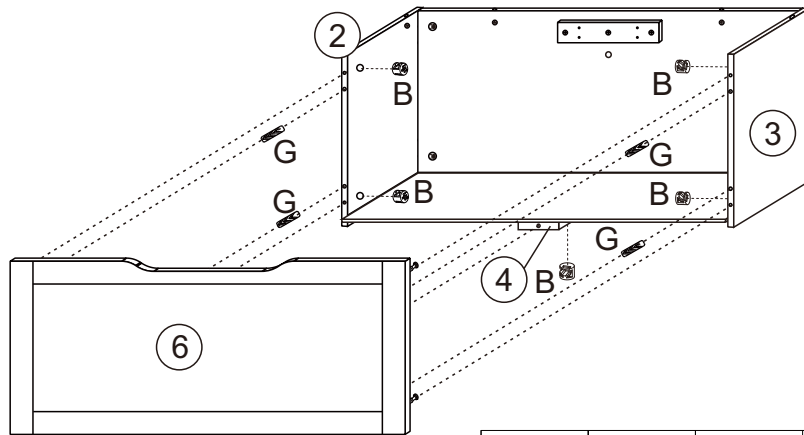

CHOKING HAZARD-SMALL PARTS. NOT SUITABLE FOR CHILDREN UNDER 3 YEARS.

6

7

8

9

CAUTION:

ADULT ASSEMBLY IS REQUIRED. HARDWARE CONTAINS SCREWS WITH SHARP POINTS, KEEP UNASSEMBLED PARTS OUT OF THE REACH OF SMALL CHILDREN, ADULT SUPERVISION IS RECOMMENDED. STOP USING THE PRODUCT IF THE LID SUPPORT DOES NOT KEEP THE LID OPEN IN EVERY POSITION.