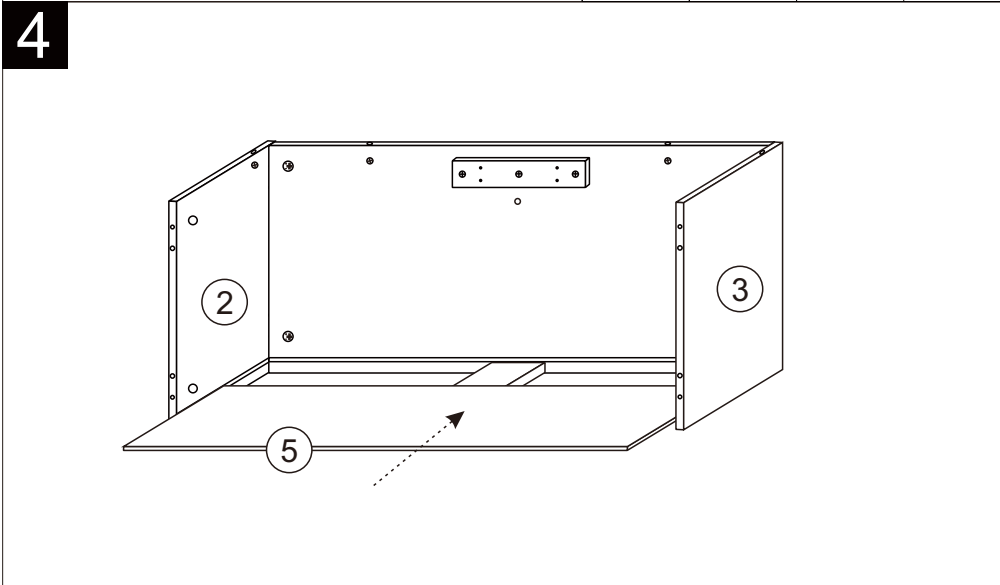

CAUTION:

ADULT ASSEMBLY IS REQUIRED. HARDWARE CONTAINS SCREWS WITH SHARP POINTS, KEEP UNASSEMBLED PARTS OUT OF THE REACH OF SMALL CHILDREN. ADULT SUPERVISION IS RECOMMENDED. STOP USING THE PRODUCT IF THE LID SUPPORT DOES NOT KEEP THE LID OPEN IN EVERY POSITION.

WARNING:

DO NOT STAND ON THE PRODUCT. DO NOT USE THE PRODUCT AS A STEP LADDER. DO NOT USE THE PRODUCT UNLESS ALL BOLTS, SCREWS AND KNOBS ARE FIRMLY SECURED. CHECK AND TIGHTEN ALL PARTS REGULARLY. MAXIMUM SAFE LOAD LIMIT FOR INTERNAL BOTTOM BOARD: 25KG. SEATING SUITABLE USE FOR 2 KIDS ONLY. SEATING MAXIMUM LOAD LIMIT: 100KG, 50KG/SEAT. FAILURE TO FOLLOW THESE WARNINGS COULD RESULT IN SERIOUS INJURY.

WARNING:

PLEASE SECURE THIS PRODUCT WITH THE SUPPLIED WALL FIXING. IT IS STRONGLY RECOMMENDED THAT THIS PRODUCT IS PERMANENTLY FIXED TO THE WALL. REGULARLY CHECK THE ANCHOR IS SECURELY MAINTAINED.

WARNING:

CHOKING HAZARD-SMALL PARTS. NOT SUITABLE FOR CHILDREN UNDER 3 YEARS.