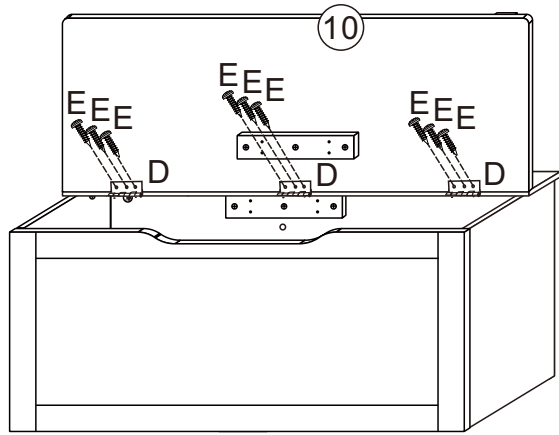

WARNING:

PLEASE SECURE THIS PRODUCT WITH THE SUPPLIED WALL FIXING. IT IS STRONGLY RECOMMENDED THAT THIS PRODUCT IS PERMANENTLY FIXED TO THE WALL. REGULARLY CHECK THE ANCHOR IS SECURELY MAINTAINED.

WARNING:

CHOKING HAZARD-SMALL PARTS. NOT SUITABLE FOR CHILDREN UNDER 3 YEARS.

10

11

12

CAUTION:

ADULT ASSEMBLY IS REQUIRED. HARDWARE CONTAINS SCREWS WITH SHARP POINTS, KEEP UNASSEMBLED PARTS OUT OF THE REACH OF SMALL CHILDREN, ADULT SUPERVISION IS RECOMMENDED. STOP USING THE PRODUCT IF THE LID SUPPORT DOES NOT KEEP THE LID OPEN IN EVERY POSITION.