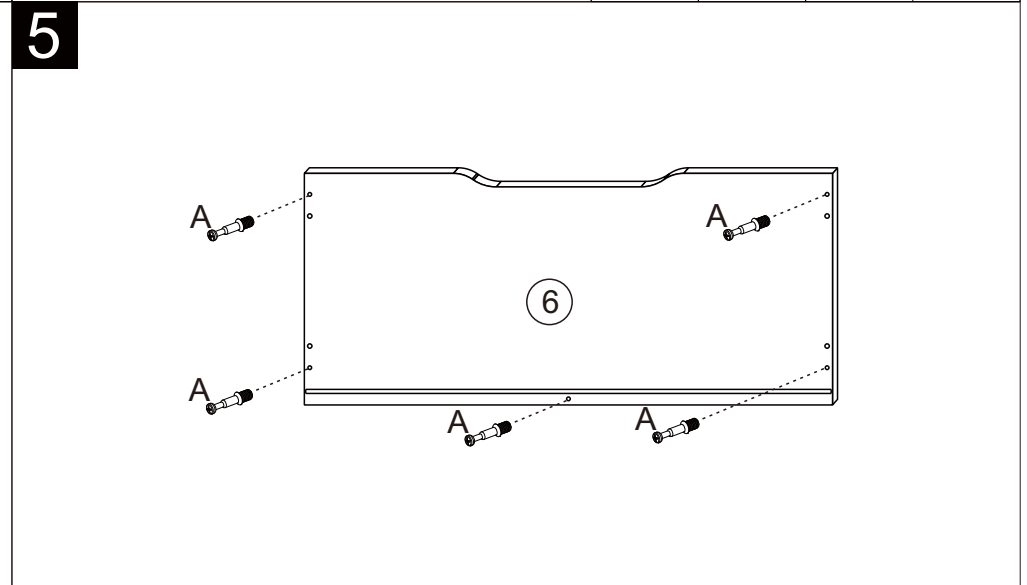

CAUTION:

ADULT ASSEMBLY IS REQUIRED. HARDWARE CONTAINS SCREWS WITH SHARP POINTS, KEEP UNASSEMBLED PARTS OUT OF THE REACH OF SMALL CHILDREN. ADULT SUPERVISION IS RECOMMENDED. STOP USING THE PRODUCT IF THE LID SUPPORT DOES NOT KEEP THE LID OPEN IN EVERY POSITION.

WARNING:

DO NOT STAND ON THE PRODUCT. DO NOT USE THE PRODUCT AS A STEP LADDER. DO NOT USE THE PRODUCT UNLESS ALL BOLTS, SCREWS AND KNOBS ARE FIRMLY SECURED. CHECK AND TIGHTEN ALL PARTS REGULARLY. MAXIMUM SAFE LOAD LIMIT FOR INTERNAL BOTTOM BOARD: 25KG. SEATING SUITABLE USE FOR 2 KIDS ONLY. SEATING MAXIMUM LOAD LIMIT: 100KG, 50KG/SEAT. FAILURE TO FOLLOW THESE WARNINGS COULD RESULT IN SERIOUS INJURY.

WARNING:

PLEASE SECURE THIS PRODUCT WITH THE SUPPLIED WALL FIXING. IT IS STRONGLY RECOMMENDED THAT THIS PRODUCT IS PERMANENTLY FIXED TO THE WALL. REGULARLY CHECK THE ANCHOR IS SECURELY MAINTAINED.

WARNING:

CHOKING HAZARD-SMALL PARTS. NOT SUITABLE FOR CHILDREN UNDER 3 YEARS.