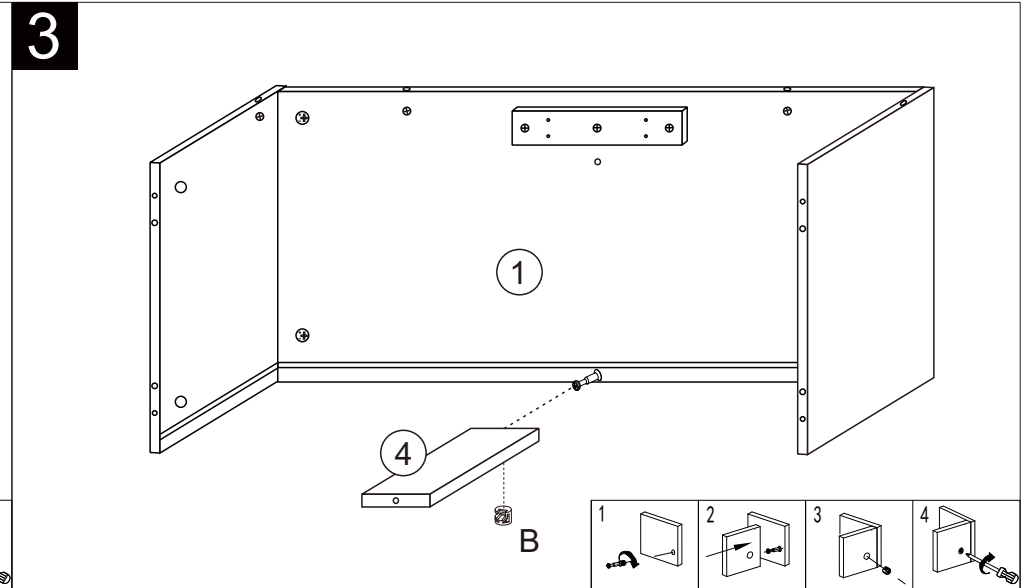

CAUTION:

ADULT ASSEMBLY IS REQUIRED. HARDWARE CONTAINS SCREWS WITH SHARP POINTS, KEEP UNASSEMBLED PARTS OUT OF THE REACH OF SMALL CHILDREN. ADULT SUPERVISION IS RECOMMENDED. STOP USING THE PRODUCT IF THE LID SUPPORT DOES NOT KEEP THE LID OPEN IN EVERY POSITION.

WARNING:

DO NOT STAND ON THE PRODUCT. DO NOT USE THE PRODUCT AS A STEP LADDER. DO NOT USE THE PRODUCT UNLESS ALL BOLTS, SCREWS AND KNOBS ARE FIRMLY SECURED. CHECK AND TIGHTEN ALL PARTS REGULARLY. MAXIMUM SAFE LOAD LIMIT FOR INTERNAL BOTTOM BOARD: 25KG. SEATING SUITABLE USE FOR 2 KIDS ONLY. SEATING MAXIMUM LOAD LIMIT: 100KG, 50KG/SEAT. FAILURE TO FOLLOW THESE WARNINGS COULD RESULT IN SERIOUS INJURY.

WARNING:

PLEASE SECURE THIS PRODUCT WITH THE SUPPLIED WALL FIXING. IT IS STRONGLY RECOMMENDED THAT THIS PRODUCT IS PERMANENTLY FIXED TO THE WALL. REGULARLY CHECK THE ANCHOR IS SECURELY MAINTAINED.

WARNING:

CHOKING HAZARD-SMALL PARTS. NOT SUITABLE FOR CHILDREN UNDER 3 YEARS.