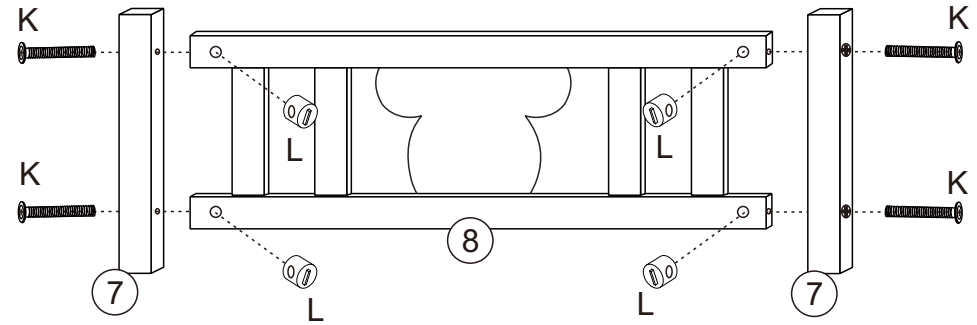

CHOKING HAZARD-SMALL PARTS. NOT SUITABLE FOR CHILDREN UNDER 3 YEARS.

6

7

8

9

CAUTION:

ADULT ASSEMBLY IS REQUIRED. HARDWARE CONTAINS SCREWS WITH SHARP POINTS, KEEP UNASSEMBLED PARTS OUT OF THE REACH OF SMALL CHILDREN, ADULT SUPERVISION IS RECOMMENDED. STOP USING THE PRODUCT IF THE LID SUPPORT DOES NOT KEEP THE LID OPEN IN EVERY POSITION.