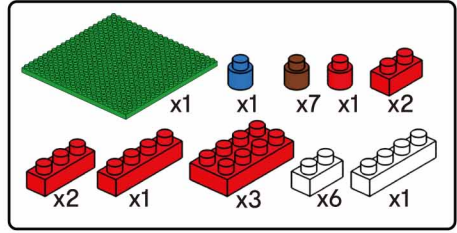

MINI BLOCK FERRIS WHEEL

keycode:43201266

ADULT ASSIST IS RECOMMENDED.

PRODUCT MAY VARY SLIGHTLY FROM IMAGE SHOWN.

WARNING:
CHOKING HAZARD - SMALL PARTS.
NOT FOR CHILDREN UNDER 3 YEARS.

6+
YEARS

2

3