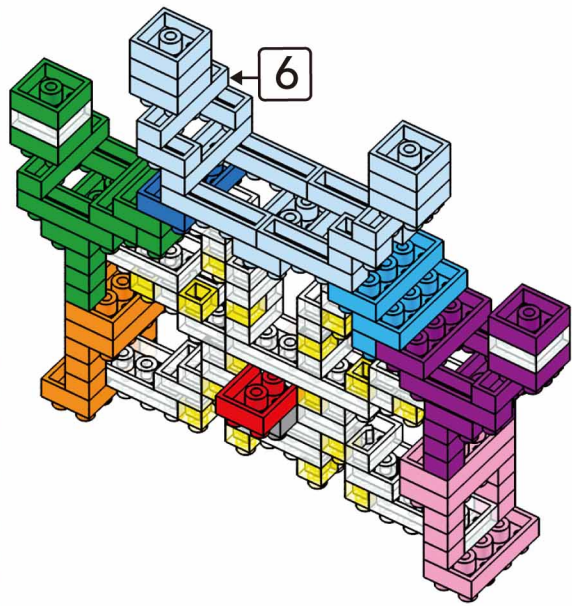

MINI BLOCK FERRIS WHEEL

keycode:43201266

ADULT ASSIST IS RECOMMENDED.

PRODUCT MAY VARY SLIGHTLY FROM IMAGE SHOWN.

WARNING:
CHOKING HAZARD - SMALL PARTS.
NOT FOR CHILDREN UNDER 3 YEARS.

6+
YEARS

2

3

11

12

13

14

15

16

17

18

19

20

x24 x28 x2 x2

21

x2 x3 x2 x3 x2

22

x2 x2 x2

23

x2 x2 x1 x2 x1 x1

24

x2 x2 x2

25

x2 x2 x2

26

x2 x2 x1 x2 x1

27