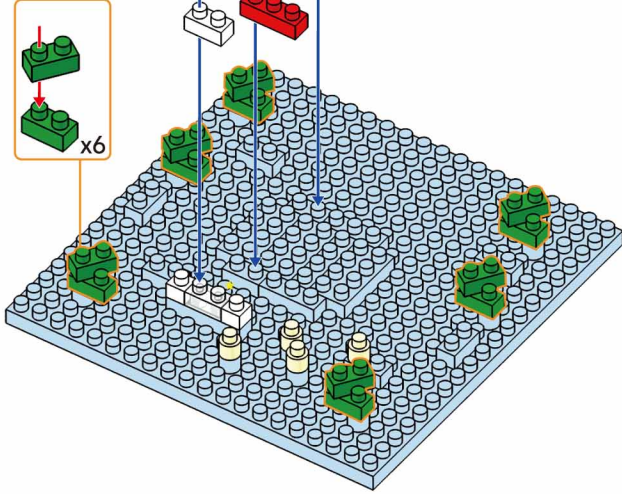

MINI BLOCK FERRIS WHEEL

keycode:43201266

ADULT ASSIST IS RECOMMENDED.

PRODUCT MAY VARY SLIGHTLY FROM IMAGE SHOWN.

WARNING:
CHOKING HAZARD - SMALL PARTS.
NOT FOR CHILDREN UNDER 3 YEARS.

6+
YEARS

2

3