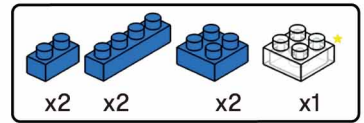

MINI BLOCK FERRIS WHEEL

keycode:43201266

ADULT ASSIST IS RECOMMENDED.

PRODUCT MAY VARY SLIGHTLY FROM IMAGE SHOWN.

WARNING:
CHOKING HAZARD - SMALL PARTS.
NOT FOR CHILDREN UNDER 3 YEARS.

6+
YEARS

2

3