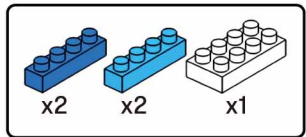

MINI BLOCK FERRIS WHEEL

keycode:43201266

ADULT ASSIST IS RECOMMENDED.

PRODUCT MAY VARY SLIGHTLY FROM IMAGE SHOWN.

WARNING:
CHOKING HAZARD - SMALL PARTS.
NOT FOR CHILDREN UNDER 3 YEARS.

6+
YEARS

2

3

1

4

5

6

7

8

9

10

11

12

13

14

15

16

17

18