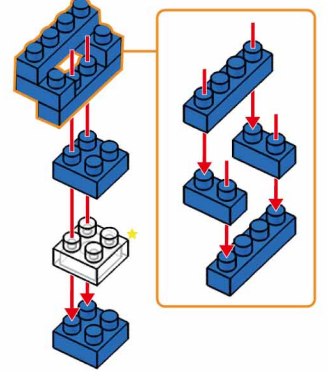

MINI BLOCK FERRIS WHEEL

keycode:43201266

ADULT ASSIST IS RECOMMENDED.

PRODUCT MAY VARY SLIGHTLY FROM IMAGE SHOWN.

WARNING:
CHOKING HAZARD - SMALL PARTS.
NOT FOR CHILDREN UNDER 3 YEARS.

6+
YEARS

2

3