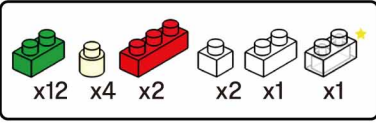

MINI BLOCK FERRIS WHEEL

keycode:43201266

ADULT ASSIST IS RECOMMENDED.

PRODUCT MAY VARY SLIGHTLY FROM IMAGE SHOWN.

WARNING:
CHOKING HAZARD - SMALL PARTS.
NOT FOR CHILDREN UNDER 3 YEARS.

6+
YEARS

2

3