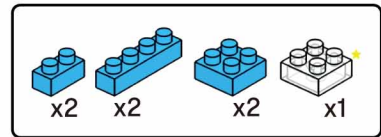

MINI BLOCK FERRIS WHEEL

keycode:43201266

ADULT ASSIST IS RECOMMENDED.

PRODUCT MAY VARY SLIGHTLY FROM IMAGE SHOWN.

WARNING:
CHOKING HAZARD - SMALL PARTS.
NOT FOR CHILDREN UNDER 3 YEARS.

6+
YEARS

2

3

1

4

5

6

7

8

9

10

11

12

13

14

15

16

17

18