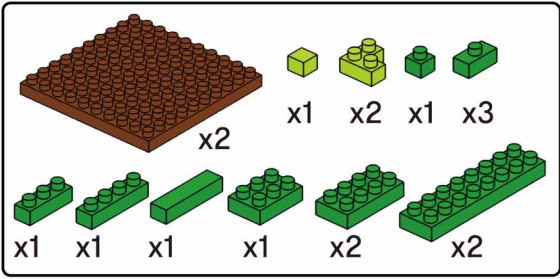

MINI BLOCK PEACOCK

Keycode: 43201280
 ADULT ASSIST IS RECOMMENDED.
 PRODUCT MAY VARY SLIGHTLY FROM IMAGE SHOWN.

WARNING:
 CHOKING HAZARD - SMALL PARTS.
 NOT FOR CHILDREN UNDER 3 YEARS.

6+
 YEARS

1

2

3

4

5

6

7

8

9

10

- x2 x2 x1 x1

11

- x3 x1 x3

12

13

14

- x26 x4 x6 x3 x13 x2 x11 x26 x1

15

1

2