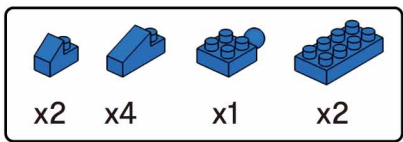

MINI BLOCK PEACOCK

Keycode: 43201280
 ADULT ASSIST IS RECOMMENDED.
 PRODUCT MAY VARY SLIGHTLY FROM IMAGE SHOWN.

WARNING:
 CHOKING HAZARD - SMALL PARTS.
 NOT FOR CHILDREN UNDER 3 YEARS.

6+
 YEARS

1

2

3

4

5

6

7

8

9

10

- x2 x2 x1 x1

11

- x3 x1 x3

12

13

14

- x26 x4 x6 x3 x13 x2 x11 x26 x1

15

1

2