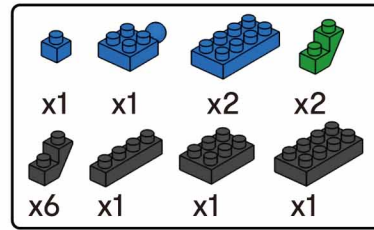

MINI BLOCK PEACOCK

Keycode: 43201280
 ADULT ASSIST IS RECOMMENDED.
 PRODUCT MAY VARY SLIGHTLY FROM IMAGE SHOWN.

WARNING:
 CHOKING HAZARD - SMALL PARTS.
 NOT FOR CHILDREN UNDER 3 YEARS.

6+
 YEARS

1

2

3

4

5

6

7

8

9

10

- x2 x2 x1 x1

11

- x3 x1 x3

12

13

14

- x26 x4 x6 x3 x13 x2 x11 x26 x1

15

1

2