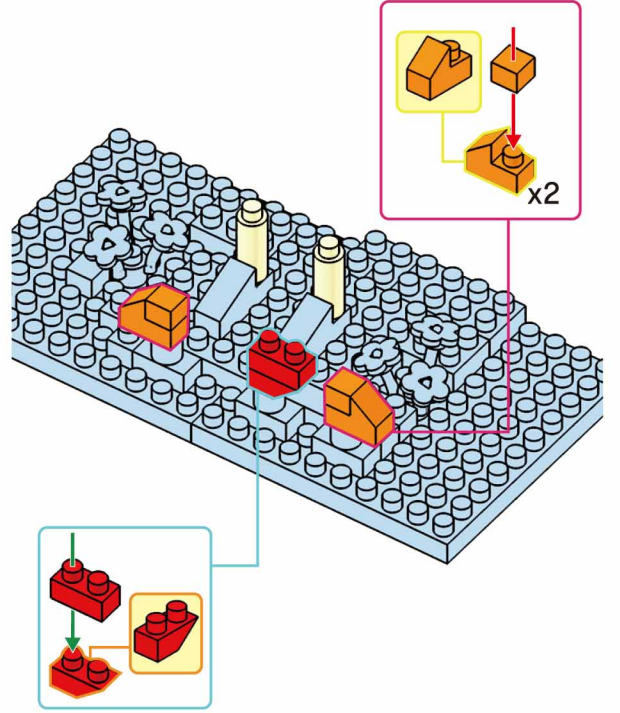

MINI BLOCK PEACOCK

Keycode: 43201280
 ADULT ASSIST IS RECOMMENDED.
 PRODUCT MAY VARY SLIGHTLY FROM IMAGE SHOWN.

WARNING:
 CHOKING HAZARD - SMALL PARTS.
 NOT FOR CHILDREN UNDER 3 YEARS.

6+
 YEARS

1

2

3

4

5

6

7

8

9

10

- x2 x2 x1 x1

11

- x3 x1 x3

12

13

14

- x26 x4 x6 x3 x13 x2 x11 x26 x1

15

1

2