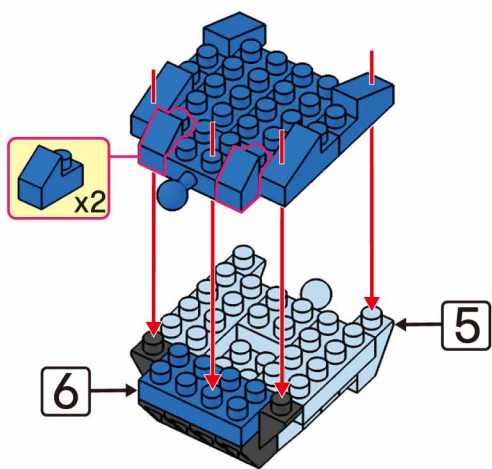

MINI BLOCK PEACOCK

Keycode: 43201280
 ADULT ASSIST IS RECOMMENDED.
 PRODUCT MAY VARY SLIGHTLY FROM IMAGE SHOWN.

WARNING:
 CHOKING HAZARD - SMALL PARTS.
 NOT FOR CHILDREN UNDER 3 YEARS.

6+
 YEARS

1

2

3

4

5

6

7

8

9

10

- x2 x2 x1 x1

11

- x3 x1 x3

12

13

14

- x26 x4 x6 x3 x13 x2 x11 x26 x1

15

1

2