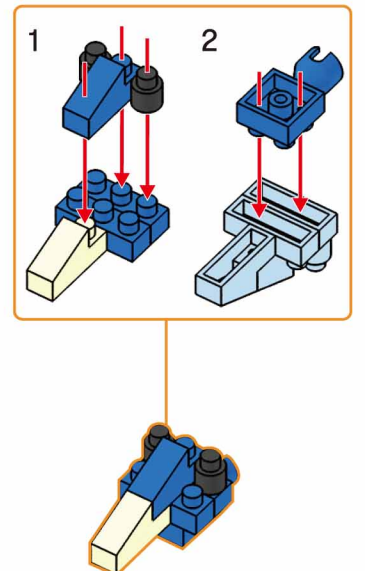

MINI BLOCK PEACOCK

Keycode: 43201280
 ADULT ASSIST IS RECOMMENDED.
 PRODUCT MAY VARY SLIGHTLY FROM IMAGE SHOWN.

WARNING:
 CHOKING HAZARD - SMALL PARTS.
 NOT FOR CHILDREN UNDER 3 YEARS.

6+
 YEARS

1

2

3

4

5

6

7

8

9

10

- x2 x2 x1 x1

11

- x3 x1 x3

12

13

14

- x26 x4 x6 x3 x13 x2 x11 x26 x1

15

1

2