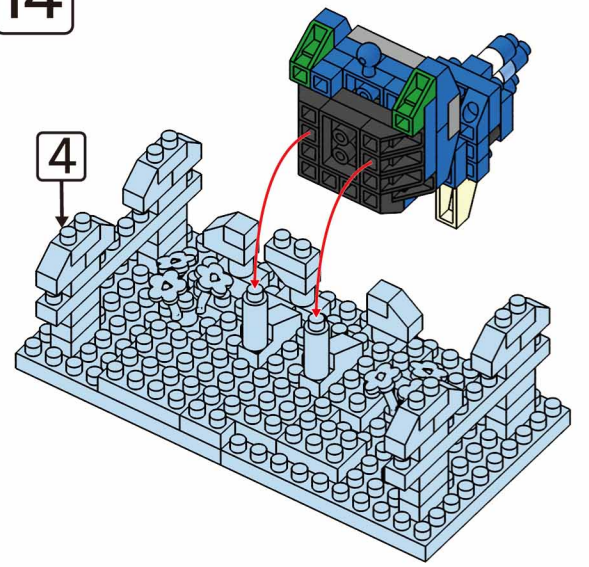

MINI BLOCK PEACOCK

Keycode: 43201280
 ADULT ASSIST IS RECOMMENDED.
 PRODUCT MAY VARY SLIGHTLY FROM IMAGE SHOWN.

WARNING:
 CHOKING HAZARD - SMALL PARTS.
 NOT FOR CHILDREN UNDER 3 YEARS.

6+
 YEARS

1

2

3

4

- x3 x1 x3

12

13

14

- x26 x4 x6 x3 x13 x2 x11 x26 x1

15

1

2