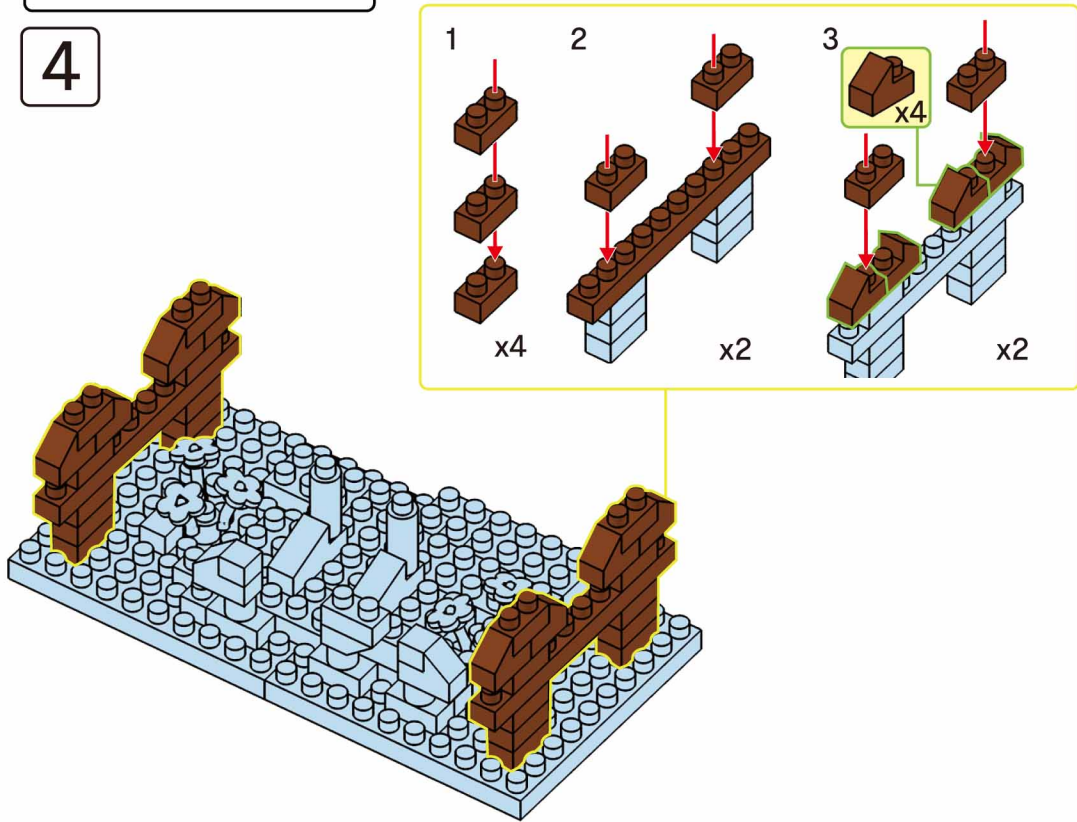

MINI BLOCK PEACOCK

Keycode: 43201280
 ADULT ASSIST IS RECOMMENDED.
 PRODUCT MAY VARY SLIGHTLY FROM IMAGE SHOWN.

WARNING:
 CHOKING HAZARD - SMALL PARTS.
 NOT FOR CHILDREN UNDER 3 YEARS.

6+
 YEARS

1

2

3

4

5

6

7

8

9

10

- x2 x2 x1 x1

11

- x3 x1 x3

12

13

14

- x26 x4 x6 x3 x13 x2 x11 x26 x1

15

1

2