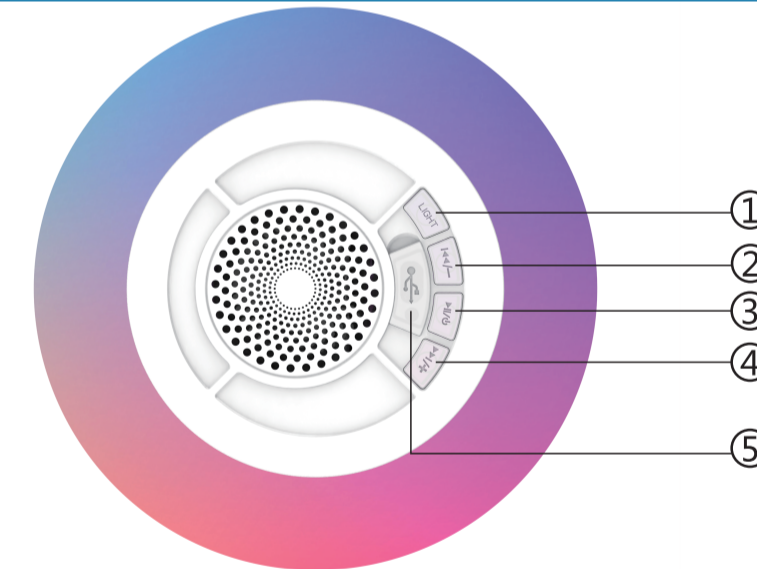

3

Schematic Diagram of keys and connection ports

Button and connection port

2

BUTTONS FUNCTION:

- ① LIGHT: 8 light control modes
- ② PREV/-: Short press to play the previous song, long press to decrease the volume
- ③ PAUSE/POWER: Long press to switch the machine, short press to pause,Incoming call to answer the phone, double-click to hang up
- ④ NEXT/+: Short press to play the next song, long press to increase the volume, double click the TWS connection
- ⑤ 5V charging port