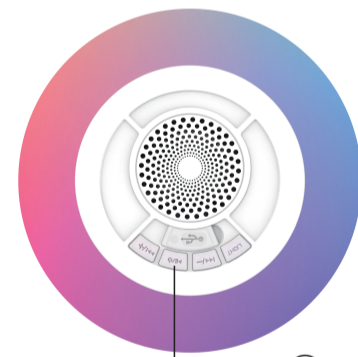

SPECIFICATION:

Keycode	43206056	Product Size	W160×D160×H54mm
Bluetooth®	5.0	Working Range	~10M
Play Time	3-5 hours	Speaker Spec	5W/4Ω
IP Rating	X7	Input Current	740mA

1

INSTRUCTION TO USE:

Pair name: 43206056

Open the Bluetooth® list of the input device,select"43206056" in the list to pair and connect, When the connection is successful, the music can be played.

① Long press the power button Turn on bluetooth

3

Schematic Diagram of keys and connection ports

Button and connection port

2

BUTTONS FUNCTION:

- ① LIGHT: 8 light control modes
- ② PREV/-: Short press to play the previous song, long press to decrease the volume
- ③ PAUSE/POWER: Long press to switch the machine, short press to pause,Incoming call to answer the phone, double-click to hang up
- ④ NEXT/+: Short press to play the next song, long press to increase the volume, double click the TWS connection
- ⑤ 5V charging port