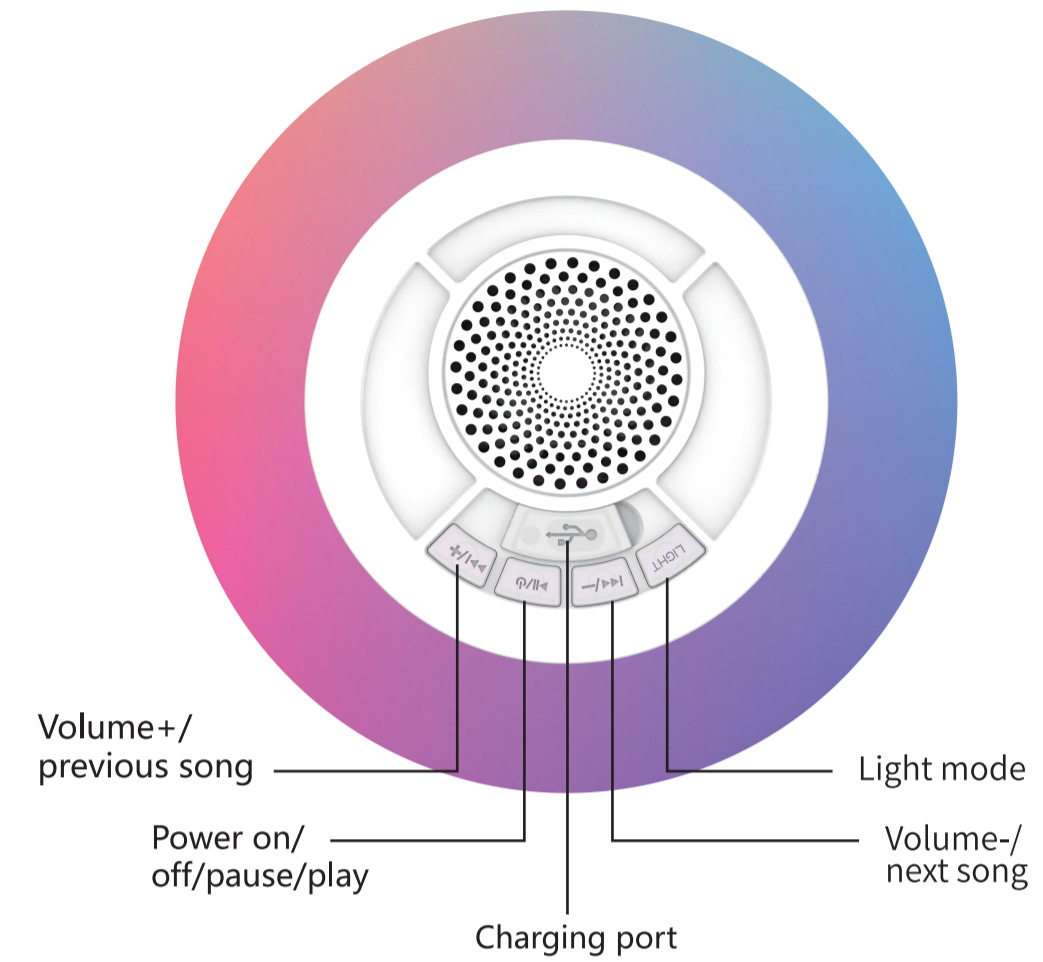

Open the Bluetooth® list of the input device,select"43206056" in the list to pair and connect, When the connection is successful, the music can be played.

① Long press the power button Turn on bluetooth

3

Schematic Diagram of keys and connection ports

Button and connection port

2

BUTTONS FUNCTION:

- ① LIGHT: 8 light control modes
- ② PREV/-: Short press to play the previous song, long press to decrease the volume
- ③ PAUSE/POWER: Long press to switch the machine, short press to pause,Incoming call to answer the phone, double-click to hang up
- ④ NEXT/+: Short press to play the next song, long press to increase the volume, double click the TWS connection
- ⑤ 5V charging port