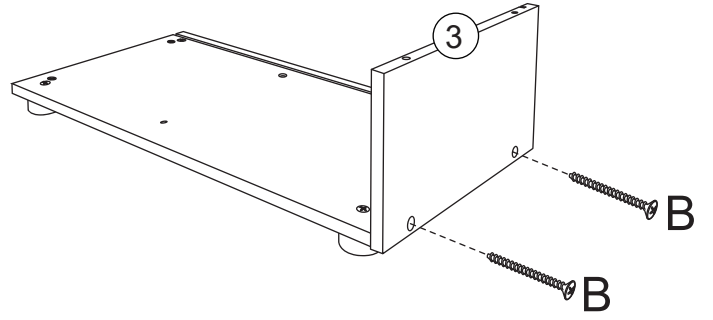

WOODEN VINTAGE CAFÉ

Assembly Instruction

PARTS LIST

HARDWARE

A  X4

B  X14

Cross screwdriver
(not included) 

STEP 1

STEP 2

STEP 3

STEP 4

STEP 5

STEP 6

STEP 7

FRONT

STEP 8