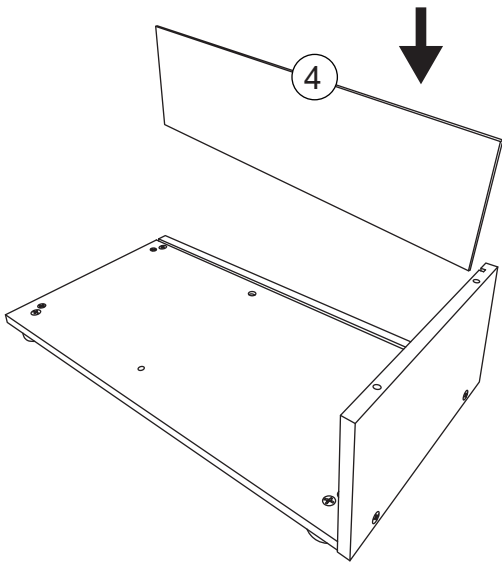

WOODEN VINTAGE CAFÉ

Assembly Instruction

PARTS LIST

HARDWARE

A  X4

B  X14

Cross screwdriver
(not included) 

STEP 1

STEP 2

STEP 3

STEP 4

STEP 5

STEP 6

STEP 7

FRONT

STEP 8