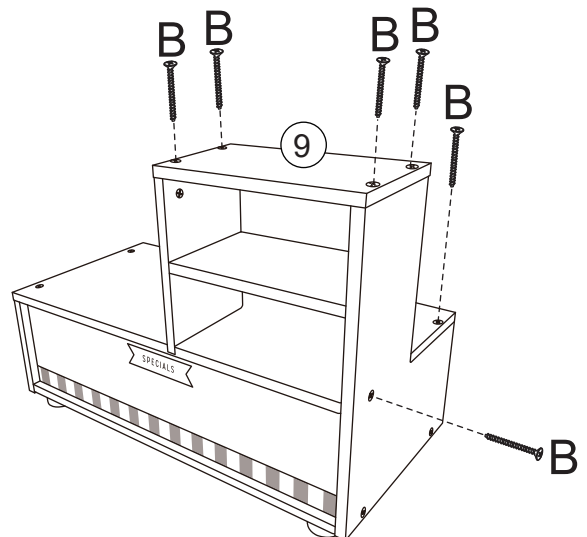

WOODEN VINTAGE CAFÉ

Assembly Instruction

PARTS LIST

HARDWARE

A  X4

B  X14

Cross screwdriver
(not included) 

STEP 1

STEP 2

STEP 3

STEP 4

STEP 5

STEP 6

STEP 7

FRONT

STEP 8