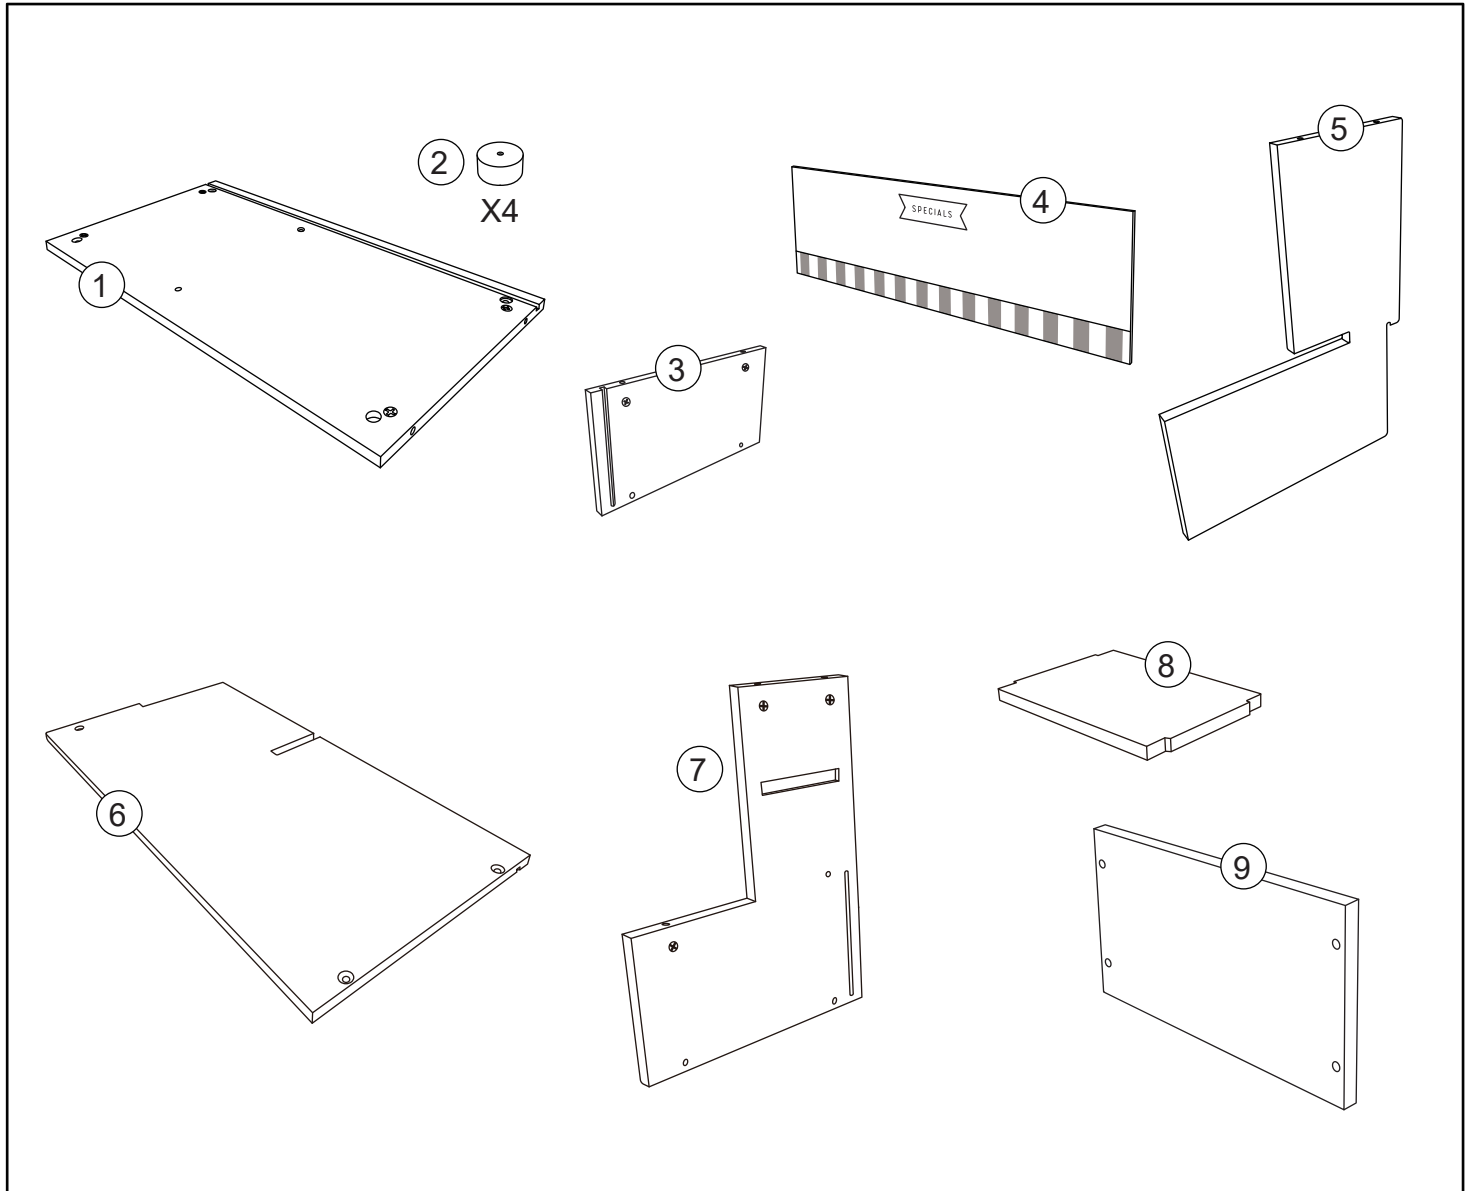

WOODEN VINTAGE CAFÉ

Assembly Instruction

PARTS LIST

HARDWARE

A  X4

B  X14

Cross screwdriver
(not included) 

STEP 1

STEP 2

STEP 3

STEP 4

STEP 5

STEP 6

STEP 7

FRONT

STEP 8

BACK

WARNING: CHOKING HAZARD – SMALL PARTS,
NOT SUITABLE FOR CHILDREN UNDER 3 YEARS.
THIS IS A TOY, INTENDED FOR ROLE PLAY ONLY.

CAUTION: ADULT ASSEMBLY IS REQUIRED.
UNASSEMBLED PARTS CONTAIN SCREWS AND
WITH FUNCTIONAL SHARP POINTS,
PLEASE KEEP UNASSEMBLED PARTS AWAY FROM SMALL
CHILDREN.