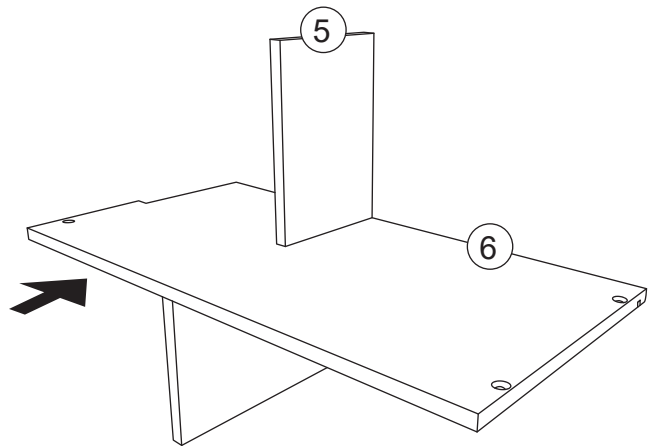

WOODEN VINTAGE CAFÉ

Assembly Instruction

PARTS LIST

HARDWARE

A  X4

B  X14

Cross screwdriver
(not included) 

STEP 1

STEP 2

STEP 3

STEP 4

STEP 5

STEP 6

STEP 7

FRONT

STEP 8