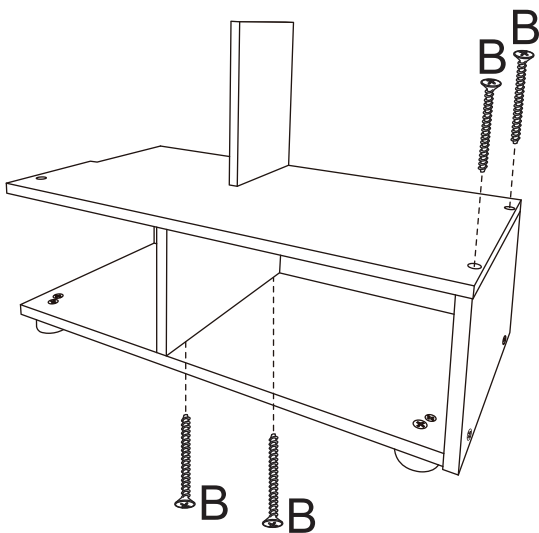

WOODEN VINTAGE CAFÉ

Assembly Instruction

PARTS LIST

HARDWARE

A  X4

B  X14

Cross screwdriver
(not included) 

STEP 1

STEP 2

STEP 3

STEP 4

STEP 5

STEP 6

STEP 7

FRONT

STEP 8