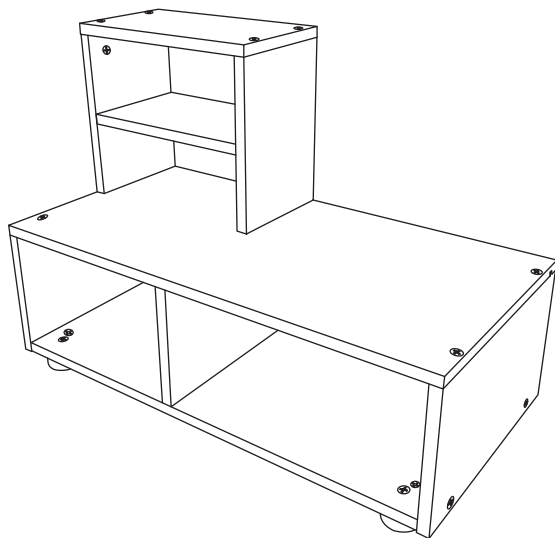

WOODEN VINTAGE CAFÉ

Assembly Instruction

PARTS LIST

HARDWARE

A  X4

B  X14

Cross screwdriver
(not included) 

STEP 1

STEP 2

STEP 3

STEP 4

STEP 5

STEP 6

STEP 7

FRONT

STEP 8