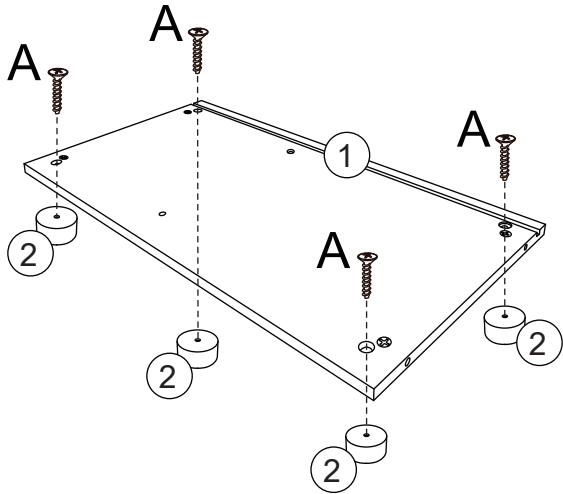

WOODEN VINTAGE CAFÉ

Assembly Instruction

PARTS LIST

HARDWARE

A  X4

B  X14

Cross screwdriver
(not included) 

STEP 1

STEP 2

STEP 3

STEP 4

STEP 5

STEP 6

STEP 7

FRONT

STEP 8

BACK

WARNING: CHOKING HAZARD – SMALL PARTS,
NOT SUITABLE FOR CHILDREN UNDER 3 YEARS.
THIS IS A TOY, INTENDED FOR ROLE PLAY ONLY.

CAUTION: ADULT ASSEMBLY IS REQUIRED.
UNASSEMBLED PARTS CONTAIN SCREWS AND
WITH FUNCTIONAL SHARP POINTS,
PLEASE KEEP UNASSEMBLED PARTS AWAY FROM SMALL
CHILDREN.