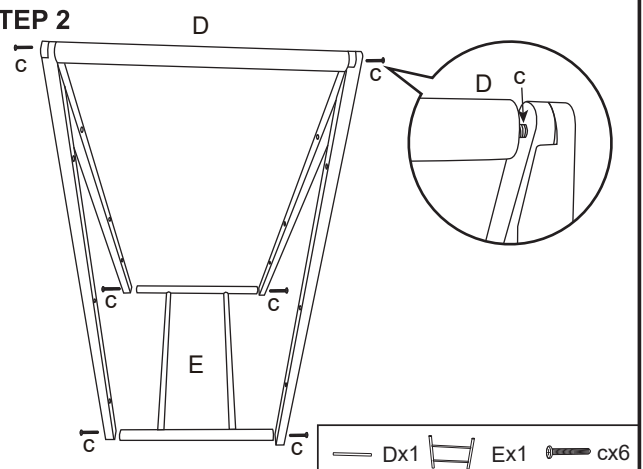

Assembly Instructions

43221936-3 TIER TROLLEY WOOD/WIRE

WARNING: Do not stand or lean on the trolley. Use only on a flat surface. Do not use until all screws, bolts and knobs are firmly secured. This product contains small parts, keep away from children and babies. Adult assembly required.

For indoor and domestic use.

MAXIMUM LOADING WEIGHT: 3kg for small basket, 4kg for medium basket, 5kg for large basket.

Hardware list

	a		8PCS		d		2PCS
	b		12PCS		e		2PCS
	c		6PCS		f		1PC

							
A	2 PCS	B	2 PCS	C	4 PCS	D	1 PC
							
E	1 PC	F	1 PC	G	1 PC	H	1 PC

STEP 1

STEP 2

STEP 3

STEP 4