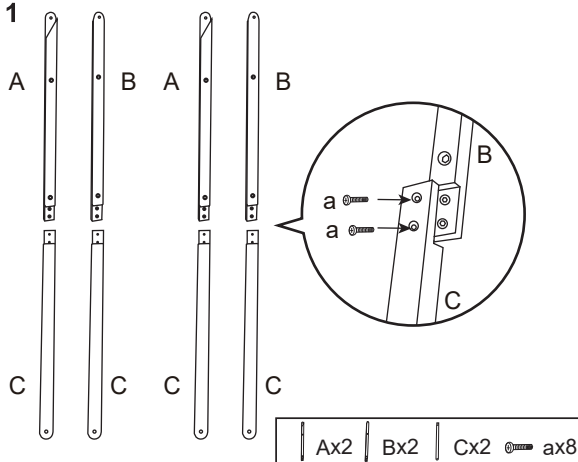

Assembly Instructions

43221936-3 TIER TROLLEY WOOD/WIRE

WARNING: Do not stand or lean on the trolley. Use only on a flat surface. Do not use until all screws, bolts and knobs are firmly secured. This product contains small parts, keep away from children and babies. Adult assembly required.

For indoor and domestic use.

MAXIMUM LOADING WEIGHT: 3kg for small basket, 4kg for medium basket, 5kg for large basket.

Hardware list

	a		8PCS		d		2PCS
	b		12PCS		e		2PCS
	c		6PCS		f		1PC

							
A	2 PCS	B	2 PCS	C	4 PCS	D	1 PC
							
E	1 PC	F	1 PC	G	1 PC	H	1 PC

STEP 1

STEP 2

STEP 3

STEP 4