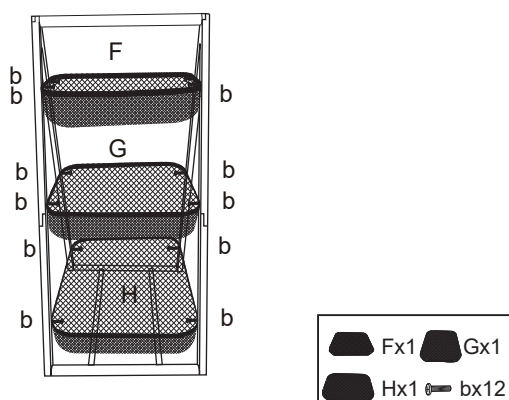

For indoor and domestic use.

MAXIMUM LOADING WEIGHT: 3kg for small basket, 4kg for medium basket, 5kg for large basket.

Hardware list

	a		8PCS		d		2PCS
	b		12PCS		e		2PCS
	c		6PCS		f		1PC

							
A	2 PCS	B	2 PCS	C	4 PCS	D	1 PC
							
E	1 PC	F	1 PC	G	1 PC	H	1 PC

STEP 1

STEP 2

STEP 3

STEP 4