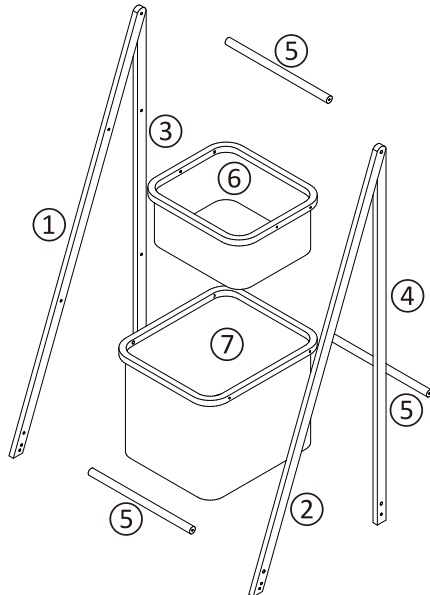

## 43226290 Bamboo 2 Tier Laundry Stand on Wheels

**CARE INSTRUCTIONS:** WIPE CLEAN WITH A SOFT CLOTH. NEVER USE SCOURERS, ABRASIVES OR CHEMICAL SOLVENTS. KEEP AWAY FROM MOISTURE AND DIRECT SUNLIGHT. STORE IN A DRY PLACE FOR INDOOR USE ONLY.

**MAXIMUM SAFE LOAD: 5KG FOR BOX**

	a	M6x35	8pcs
	b		10pcs
	c		2pcs
	d		2pcs

	e		6pcs
	f		1pc
	g		1pc

	①	1pc
	②	1pc
	③	1pc
	④	1pc
	⑤	3pcs
	⑥	1pc
	⑦	1pc