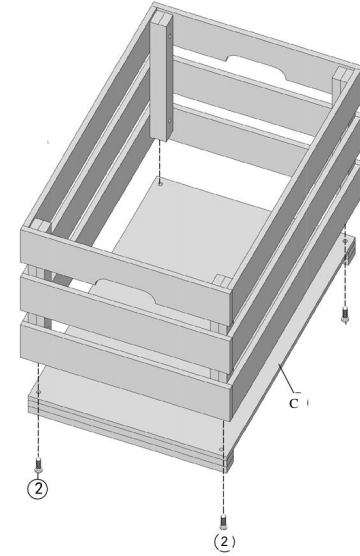

ASSEMBLY INSTRUCTIONS

43227242 WOODEN PANTRY BOX SMALL

CARE INSTRUCTIONS: WIPE CLEAN WITH A DAMP CLOTH. DO NOT USE ABRASIVE MATERIALS AND SOLVENTS. STORE IN A DRY PLACE. FOR DOMESTIC USE ONLY.

No	Hardware	Fig	Q. ty
	Small Bolt		4
	Large Bolt		4
	Wrench		1

(A) X2

STEP 1

STEP 2

(B) X2

(C) X2