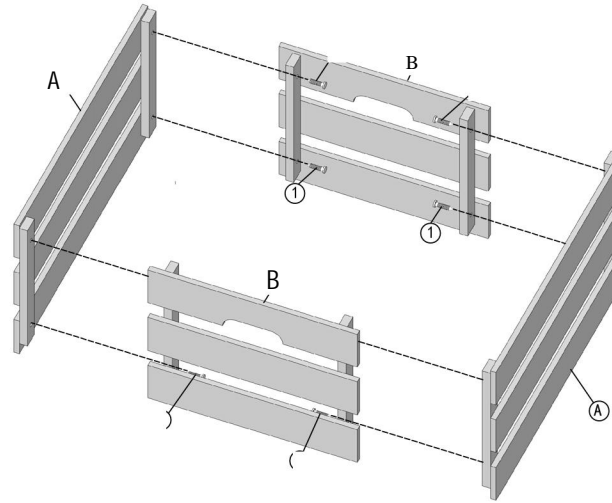

ASSEMBLY INSTRUCTIONS

43227242 WOODEN PANTRY BOX SMALL

CARE INSTRUCTIONS: WIPE CLEAN WITH A DAMP CLOTH. DO NOT USE ABRASIVE MATERIALS AND SOLVENTS. STORE IN A DRY PLACE. FOR DOMESTIC USE ONLY.

No	Hardware	Fig	Q. ty
	Small Bolt		4
	Large Bolt		4
	Wrench		1

(A) X2

STEP 1

STEP 2

(B) X2

(C) X2