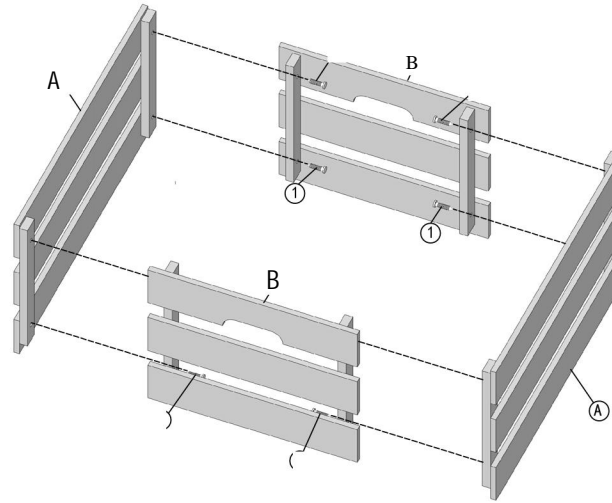

ASSEMBLY INSTRUCTIONS

43227259 WOODEN PANTRY BOX LARGE

CARE INSTRUCTIONS: WIPE CLEAN WITH A DAMP CLOTH. DO NOT USE ABRASIVE MATERIALS AND SOLVENTS. STORE IN A DRY PLACE. FOR DOMESTIC USE ONLY.

No	Hardware	Fig	Q.ty
	Small Bolt		8
	Large Bolt		4
	Wrench		1

(A) X2

STEP 1

STEP 2

(B) X2

(C) X2