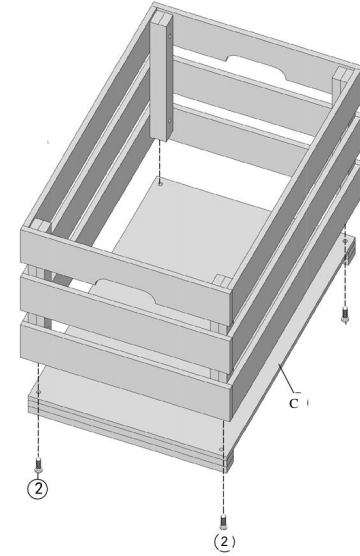

ASSEMBLY INSTRUCTIONS

43227259 WOODEN PANTRY BOX LARGE

CARE INSTRUCTIONS: WIPE CLEAN WITH A DAMP CLOTH. DO NOT USE ABRASIVE MATERIALS AND SOLVENTS. STORE IN A DRY PLACE. FOR DOMESTIC USE ONLY.

No	Hardware	Fig	Q.ty
	Small Bolt		8
	Large Bolt		4
	Wrench		1

(A) X2

STEP 1

STEP 2

(B) X2

(C) X2