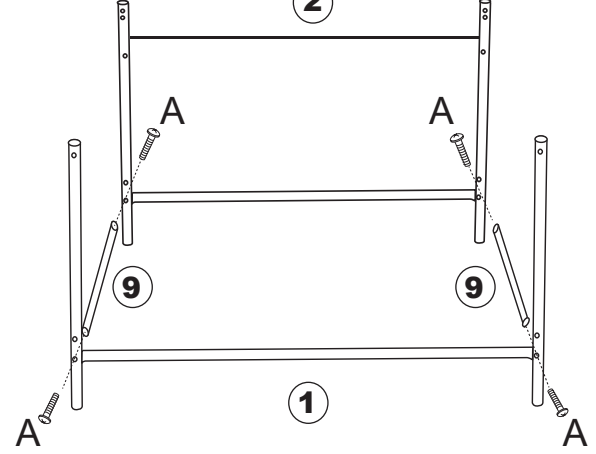

STEP 1

STEP 2

STEP 3

STEP 4

STEP 5

STEP 6

TOPPLING FURNITURE WARNING:
>It is strongly recommended that this product is permanently fixed to the wall.
>Please seek professional advice if you are in doubt of what fixing device to use.
>Regularly check that anchors are securely maintained.
>Stability of tall items may be affected by thick pile carpet or uneven floors.
Caution: for your safety when attaching the anchor fixings, please note the following:
• Check any electrical wires or plumbing inside the wall before drilling any holes (if you are unsure please seek professional advice from a qualified tradesperson).