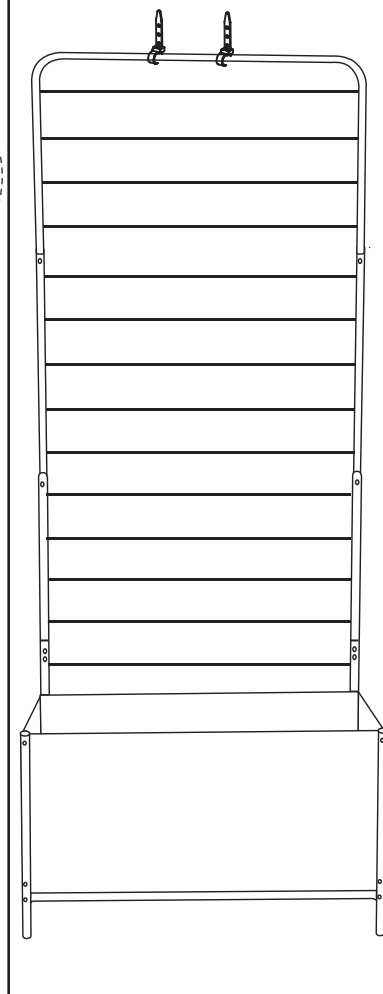

FAILURE TO FOLLOW THESE WARNINGS COULD RESULT IN SERIOUS INJURY.

PRODUCT HAS HOLES FOR WATER DRAINAGE. ENSURE SURFACE BELOW IS SUITABLE OR PLACE A MAT UNDERNEATH.

MAXIMUM LOADING FOR PLANTER: 10kg.

Hardware list

	A	Screw Dia6X25mm	4 PCS		E	Screw	2 PCS
	B	Screw Dia4X23mm	16 PCS		F	Wall Plug	2 PCS
	C	Nut	16 PCS		G	Washers	2 PCS
	D	Drainage Hole Stoppers	2 PCS		H	Strap	2 PCS

	1PC		1PC		1PC		1PC
	1PC		2PCS		1PC		2PCS
	2PCS						

STEP 1

STEP 2

STEP 3

STEP 4

STEP 5

STEP 6

TOPPLING FURNITURE WARNING:
 >It is strongly recommended that this product is permanently fixed to the wall.
 >Please seek professional advice if you are in doubt of what fixing device to use.
 >Regularly check that anchors are securely maintained.
 >Stability of tall items may be affected by thick pile carpet or uneven floors.
 Caution: for your safety when attaching the anchor fixings, please note the following:
 • Check any electrical wires or plumbing inside the wall before drilling any holes (if you are unsure please seek professional advice from a qualified tradesperson).