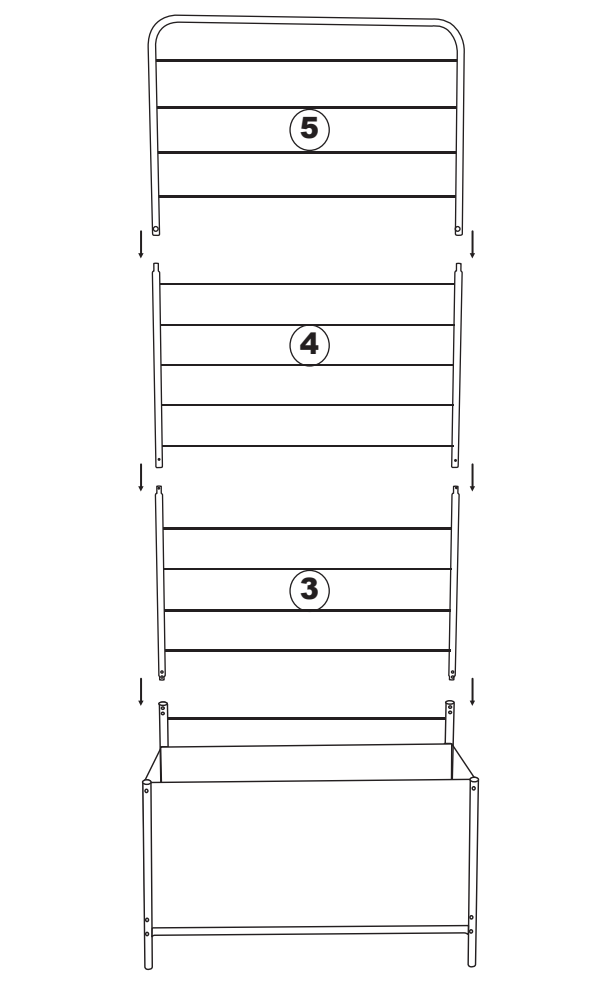

FAILURE TO FOLLOW THESE WARNINGS COULD RESULT IN SERIOUS INJURY.

PRODUCT HAS HOLES FOR WATER DRAINAGE. ENSURE SURFACE BELOW IS SUITABLE OR PLACE A MAT UNDERNEATH.

MAXIMUM LOADING FOR PLANTER: 10kg.

Hardware list

	A	Screw Dia6X25mm	4 PCS		E	Screw	2 PCS
	B	Screw Dia4X23mm	16 PCS		F	Wall Plug	2 PCS
	C	Nut	16 PCS		G	Washers	2 PCS
	D	Drainage Hole Stoppers	2 PCS		H	Strap	2 PCS

	1PC		1PC		1PC		1PC
	1PC		2PCS		1PC		2PCS
	2PCS						

STEP 1

STEP 2

STEP 3

STEP 4

STEP 5

STEP 6

TOPPLING FURNITURE WARNING:
 >It is strongly recommended that this product is permanently fixed to the wall.
 >Please seek professional advice if you are in doubt of what fixing device to use.
 >Regularly check that anchors are securely maintained.
 >Stability of tall items may be affected by thick pile carpet or uneven floors.
 Caution: for your safety when attaching the anchor fixings, please note the following:
 • Check any electrical wires or plumbing inside the wall before drilling any holes (if you are unsure please seek professional advice from a qualified tradesperson).