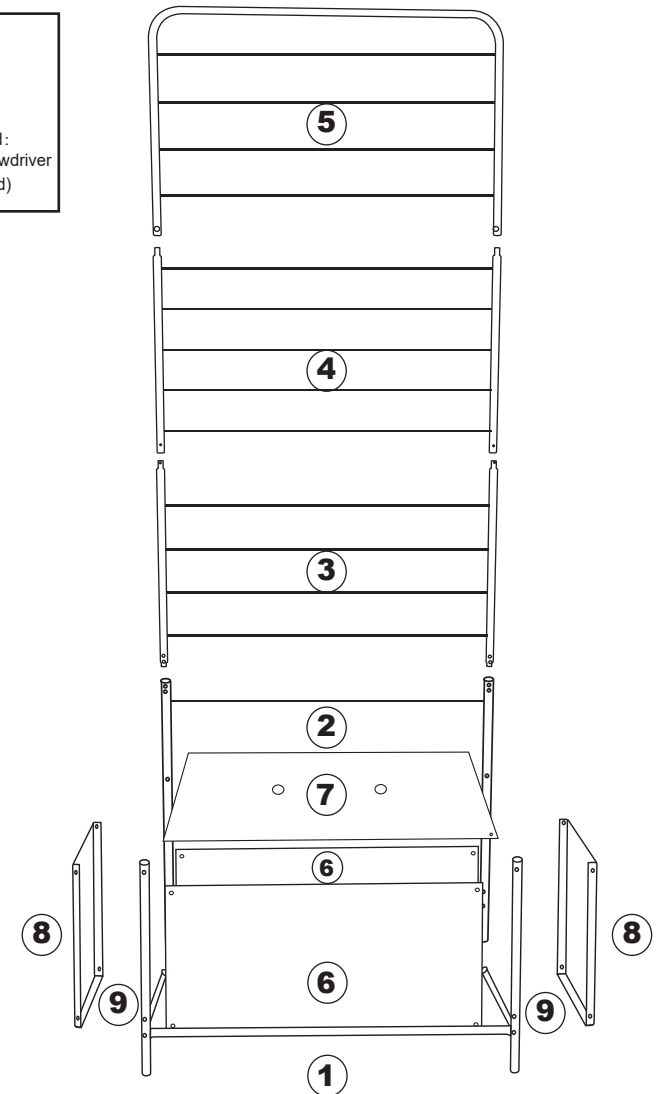

Assembly Instructions

43231331 METAL PLANTER WITH TRELLIS

CARE INSTRUCTIONS:

WIPE CLEAN WITH A SOFT DAMP CLOTH. DO NOT USE ABRASIVE MATERIALS AND SOLVENTS. CHECK AND TIGHTEN ALL PARTS REGULARLY. FOR DOMESTIC USE ONLY.

WARNING:

DO NOT STAND, SIT OR LEAN ON THE PRODUCT. USE ONLY ON A FLAT SURFACE. DO NOT USE UNTIL ALL SCREWS, BOLTS AND KNOBS ARE FIRMLY SECURED.

THIS PRODUCT CONTAINS SMALL PARTS AND SHARP POINTS, KEEP AWAY FROM CHILDREN AND BABIES. ADULT ASSEMBLY REQUIRED.

FAILURE TO FOLLOW THESE WARNINGS COULD RESULT IN SERIOUS INJURY.

PRODUCT HAS HOLES FOR WATER DRAINAGE. ENSURE SURFACE BELOW IS SUITABLE OR PLACE A MAT UNDERNEATH.

MAXIMUM LOADING FOR PLANTER: 10kg.

Hardware list

	A	Screw Dia6X25mm	4 PCS		E	Screw	2 PCS
	B	Screw Dia4X23mm	16 PCS		F	Wall Plug	2 PCS
	C	Nut	16 PCS		G	Washers	2 PCS
	D	Drainage Hole Stoppers	2 PCS		H	Strap	2 PCS

	1PC		1PC		1PC		1PC
	1PC		2PCS		1PC		2PCS
	2PCS