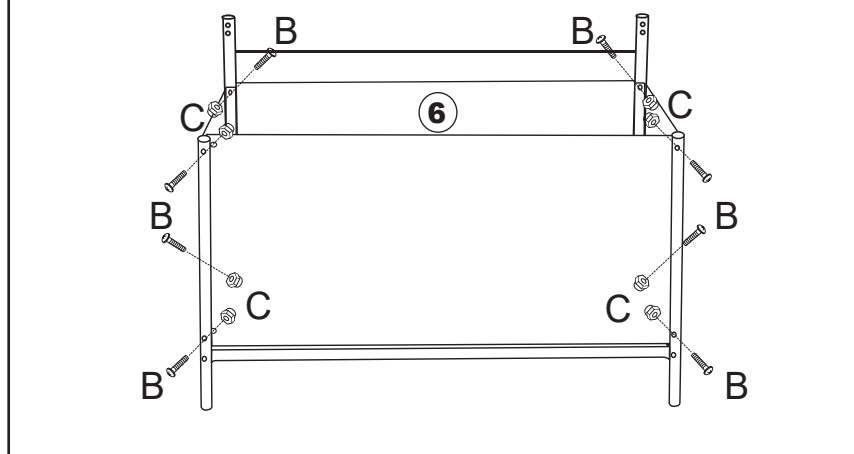

STEP 1

STEP 2

STEP 3

STEP 4

STEP 5

STEP 6

TOPPLING FURNITURE WARNING:
>It is strongly recommended that this product is permanently fixed to the wall.
>Please seek professional advice if you are in doubt of what fixing device to use.
>Regularly check that anchors are securely maintained.
>Stability of tall items may be affected by thick pile carpet or uneven floors.
Caution: for your safety when attaching the anchor fixings, please note the following:
• Check any electrical wires or plumbing inside the wall before drilling any holes (if you are unsure please seek professional advice from a qualified tradesperson).