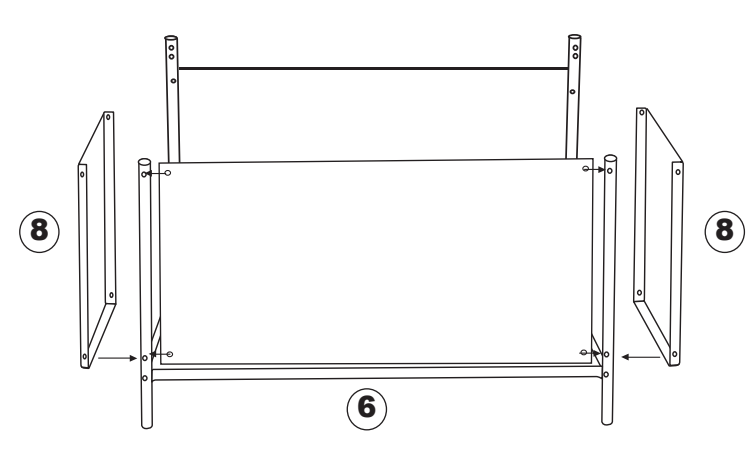

STEP 1

STEP 2

STEP 3

STEP 4

STEP 5

STEP 6

TOPPLING FURNITURE WARNING:
>It is strongly recommended that this product is permanently fixed to the wall.
>Please seek professional advice if you are in doubt of what fixing device to use.
>Regularly check that anchors are securely maintained.
>Stability of tall items may be affected by thick pile carpet or uneven floors.
Caution: for your safety when attaching the anchor fixings, please note the following:
• Check any electrical wires or plumbing inside the wall before drilling any holes (if you are unsure please seek professional advice from a qualified tradesperson).