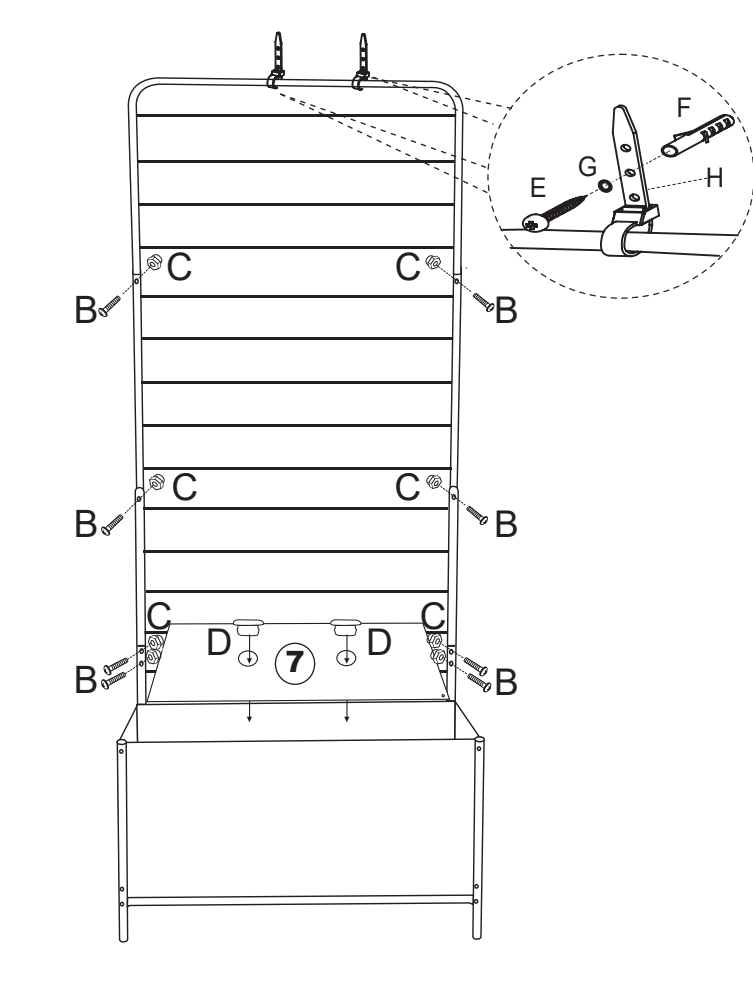

FAILURE TO FOLLOW THESE WARNINGS COULD RESULT IN SERIOUS INJURY.

PRODUCT HAS HOLES FOR WATER DRAINAGE. ENSURE SURFACE BELOW IS SUITABLE OR PLACE A MAT UNDERNEATH.

MAXIMUM LOADING FOR PLANTER: 10kg.

Hardware list

	A	Screw Dia6X25mm	4 PCS		E	Screw	2 PCS
	B	Screw Dia4X23mm	16 PCS		F	Wall Plug	2 PCS
	C	Nut	16 PCS		G	Washers	2 PCS
	D	Drainage Hole Stoppers	2 PCS		H	Strap	2 PCS

	1PC		1PC		1PC		1PC
	1PC		2PCS		1PC		2PCS
	2PCS						

STEP 1

STEP 2

STEP 3

STEP 4

STEP 5

STEP 6

TOPPLING FURNITURE WARNING:
 >It is strongly recommended that this product is permanently fixed to the wall.
 >Please seek professional advice if you are in doubt of what fixing device to use.
 >Regularly check that anchors are securely maintained.
 >Stability of tall items may be affected by thick pile carpet or uneven floors.
 Caution: for your safety when attaching the anchor fixings, please note the following:
 • Check any electrical wires or plumbing inside the wall before drilling any holes (if you are unsure please seek professional advice from a qualified tradesperson).