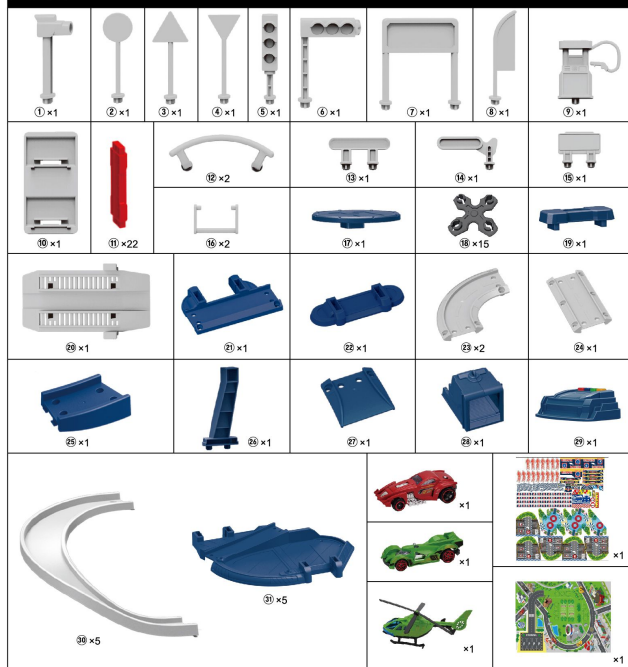

City Garage

Instructions

3+
years

PARTS