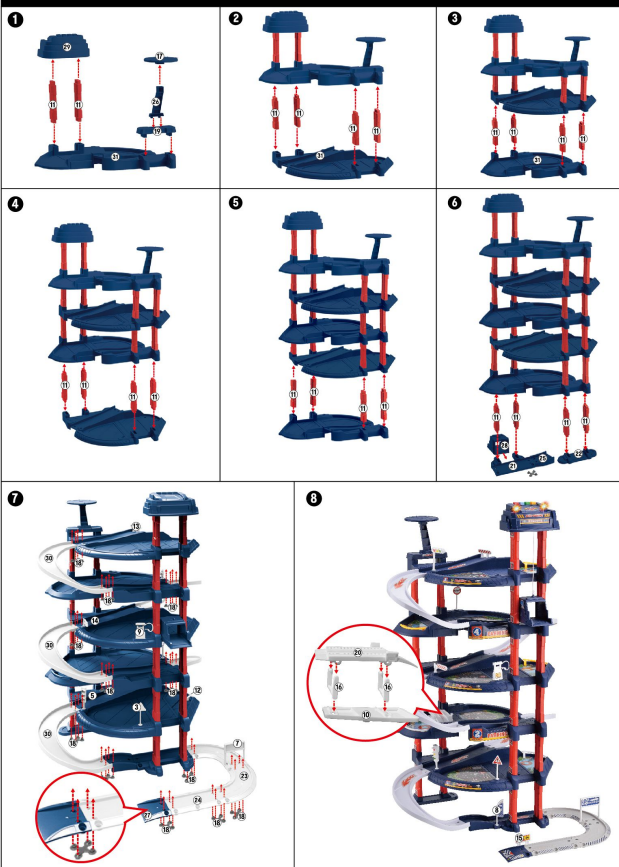

ASSEMBLY INSTRUCTIONS

MADE IN CHINA
KEYCODE: 43232024