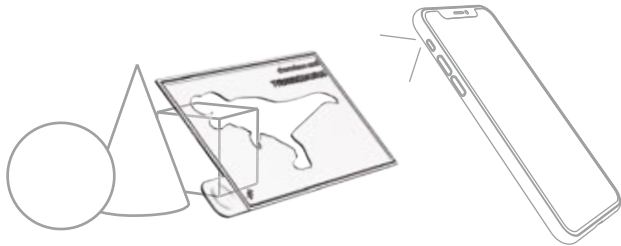

*Find 'DNA Code' on the cover

STEP 3 Place the Chameleon card on any skin pattern and scan it with the App.

Inject a NEW DNA

By using the Chameleon card, you can change the Dinosaur's skin or design your own.

Let's start!

Press the Texture Scan button
to open the camera for scanning

Texture Scan button

Capture DNA from objects

Capture skin pattern from any object

Done!

Capture DNA from picture

Capture skin pattern from any picture