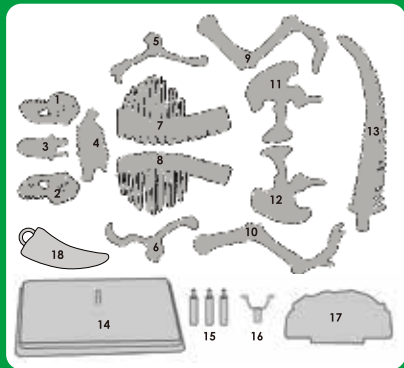

WELCOME TO
DINOSAUR CREATIVE STUDIO

DNA Code:

Assembling your Glow in the Dark Tyrannosaurus Skeleton

- | | | | |
|---|------------------|----|-------------------|
| 1 | Right skull bone | 10 | Left thigh bone |
| 2 | Left skull bone | 11 | Right pelvic bone |
| 3 | Lower jaw bone | 12 | Left pelvic bone |
| 4 | Neck bone | 13 | Tail |
| 5 | Right forelimb | 14 | Base |
| 6 | Left forelimb | 15 | Supporting Pins |
| 7 | Right rib cage | 16 | Supporting Holder |
| 8 | Left rib cage | 17 | Name Card |
| 9 | Right thigh bone | 18 | Dinosaur Tooth |

*Find 'DNA Code' on the cover

STEP 3 Place the Chameleon card on any skin pattern and scan it with the App.

Inject a NEW DNA

By using the Chameleon card, you can change the Dinosaur's skin or design your own.