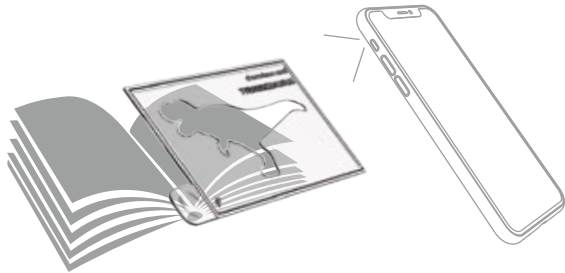

*Find 'DNA Code' on the cover

STEP 3 Place the Chameleon card on any skin pattern and scan it with the App.

Inject a NEW DNA

By using the Chameleon card, you can change the Dinosaur's skin or design your own.

Let's start!

Press the Texture Scan button
to open the camera for scanning

Texture Scan button

Capture DNA from objects

Capture skin pattern from any object

Done!

Capture DNA from picture

Capture skin pattern from any picture

Done!

11

Place the Chameleon card on this picture

Place the Chameleon card on this picture

13

Place the Chameleon card on this picture

Place the Chameleon card on this picture

15