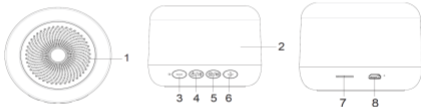

anko

Bluetooth® speaker Round W RGB

To ensure correct operation and avoid damage, please read this user manual carefully before using this product.

Caution

- Battery cannot be subjected to high or low extreme temperatures, low air pressure at high altitude during use, storage or transportation.
- Replacement of a battery with an incorrect type that can result in an explosion or the leakage of flammable liquid or gas.
- Disposal of a battery into fire or a hot oven, or mechanically crushing or cutting of a battery, that can result in an explosion.
- Leaving a battery in an extremely high temperature surrounding environment that can result in an explosion or the leakage of flammable liquid or gas.
- A battery subjected to extremely low air pressure that may result in an explosion or the leakage of flammable liquid or gas.
- The marking is located on the bottom of the apparatus.
- The apparatus is only suitable for mounting at height < 2m.

Specifications

- Bluetooth® version: V5.3
- Bluetooth® connecting range: 10m
- Rechargeable Lithium Battery 600mAh
- Play time: up to 4 hours (60% volume)
- Input: 5V1A

Box content

- 1xBluetooth® speaker
- 1xMicro USB charging cable
- 1xUser Manual