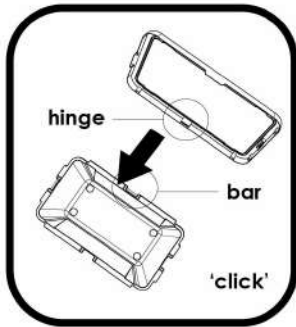

You can choose which way you want the lid to open.

For the lid to open this way...

...put the lid on like this.

For the lid to open this way...

...put the lid on like this.

285x89mm