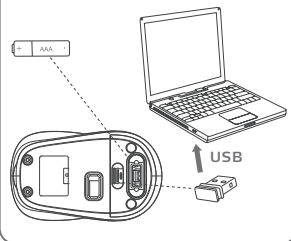

CONNECTION DESCRIPTION

INSTALLATION

1. Check that your computer has a USB port.
2. Connect the USB free port. The operating system will detect and ready for use.

RECYCLING

NOTES ON BATTERIES

Only use top-quality batteries. Cheap batteries could leak and damage the device as a result.

If the batteries leak, remove them with a cloth and dispose of them accordingly.

If the device is not to be used for an extended period of time, then the batteries should be removed, as the device could become damaged should they leak. If the device functions weaken, replace all batteries.

Batteries are very dangerous if swallowed. Please keep the batteries and the device components away from children at all times. If a battery is swallowed, seek medical attention immediately.

Batteries must not be recharged or activated with other means, dismantled, thrown into fire or short-circuited. Remove the batteries prior to disposing of the device.