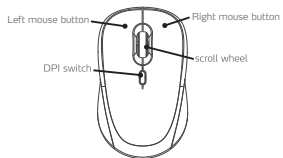

Quick Guide

DESCRIPTION OF PARTS

WIRELESS MOUSE CAMO
MODEL: 43241743