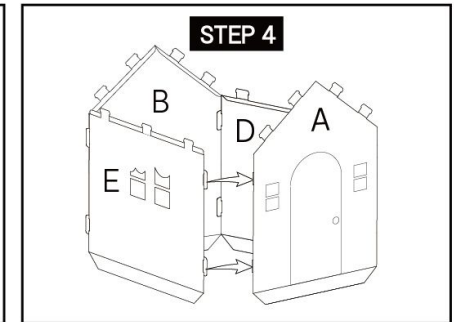

Build & Decorate Your Own Cubby House

3+ years

- > size: 1.5m(H) x 1.1m(W) x 0.9m(D)
- > includes:
  1 x cardboard cubby house

DIRECTIONS:

NOTE: The printed side faces outward when assembled.

NOTE: The printed side faces outward when assembled.