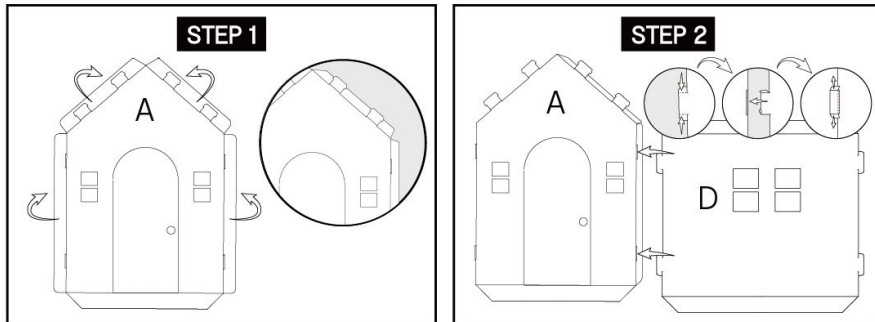

DIRECTIONS:

NOTE: The printed side faces outward when assembled.