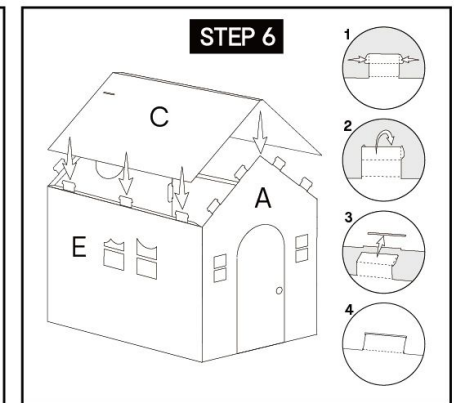

Build & Decorate Your Own Cubby House

3+ years

- > size: 1.5m(H) x 1.1m(W) x 0.9m(D)
- > includes:
  1 x cardboard cubby house

DIRECTIONS:

NOTE: The printed side faces outward when assembled.

NOTE: The printed side faces outward when assembled.