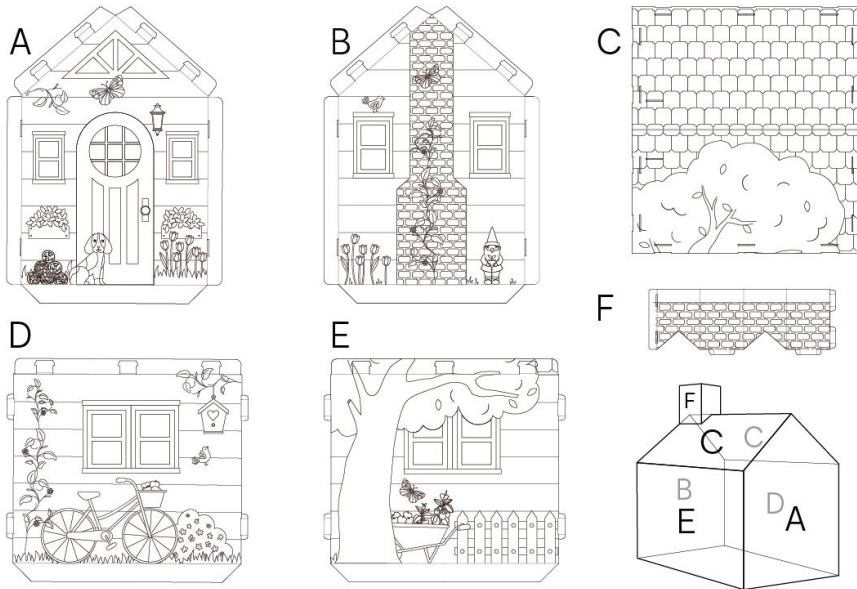

Build & Decorate Your Own Cubby House

3+ years

- > size: 1.5m(H) x 1.1m(W) x 0.9m(D)
- > includes:
  1 x cardboard cubby house