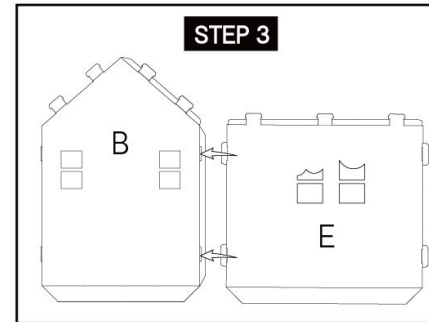

Build & Decorate Your Own Cubby House

3+ years

- > size: 1.5m(H) x 1.1m(W) x 0.9m(D)
- > includes:
  1 x cardboard cubby house

DIRECTIONS:

NOTE: The printed side faces outward when assembled.

NOTE: The printed side faces outward when assembled.