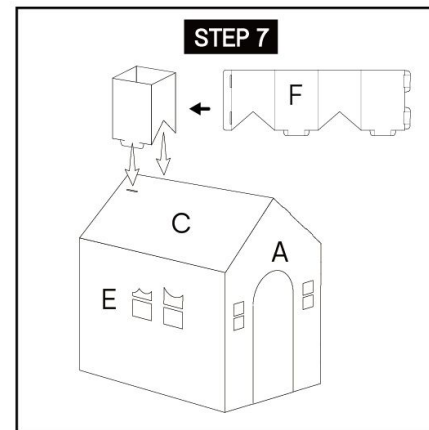

Build & Decorate Your Own Cubby House

3+ years

- > size: 1.5m(H) x 1.1m(W) x 0.9m(D)
- > includes:
  1 x cardboard cubby house

DIRECTIONS:

NOTE: The printed side faces outward when assembled.

NOTE: The printed side faces outward when assembled.