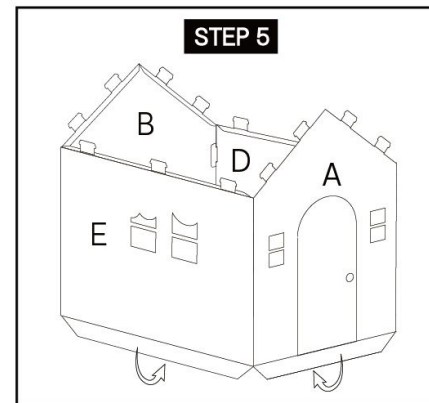

Build & Decorate Your Own Cubby House

3+ years

- > size: 1.5m(H) x 1.1m(W) x 0.9m(D)
- > includes:
  1 x cardboard cubby house

DIRECTIONS:

NOTE: The printed side faces outward when assembled.

NOTE: The printed side faces outward when assembled.