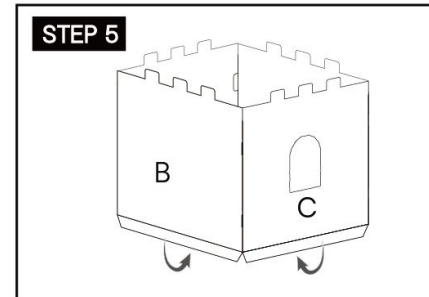

NOTE: The printed side faces outward when assembled.