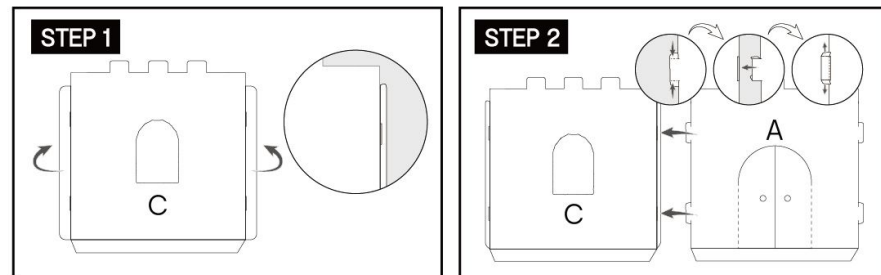

DIRECTIONS:

NOTE: The printed side faces outward when assembled.