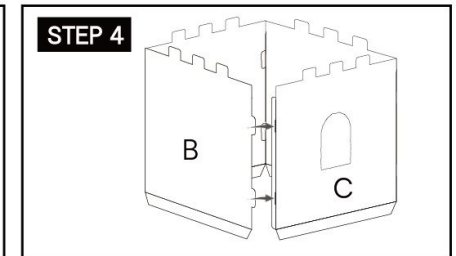

NOTE: The printed side faces outward when assembled.