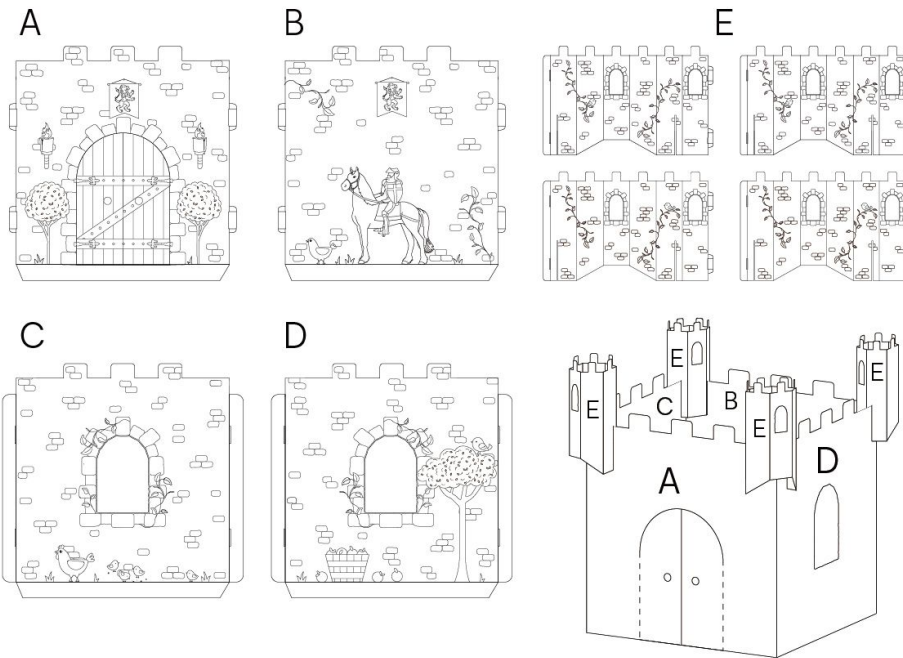

Build & Decorate Your Own Castle

3+
years

- > size: 1.27m(H) x 1.23m(W) x 1.23m(D)
- > includes:
  1 x cardboard castle