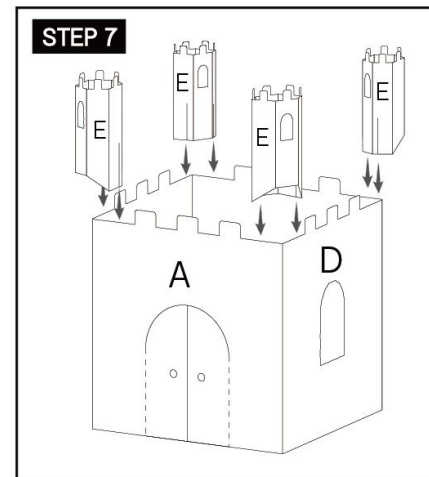

NOTE: The printed side faces outward when assembled.