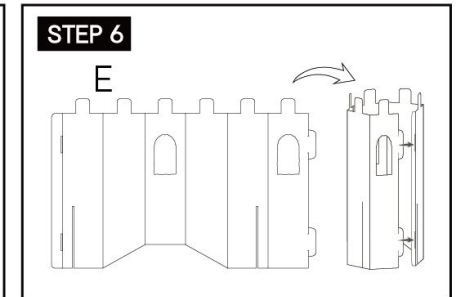

NOTE: The printed side faces outward when assembled.