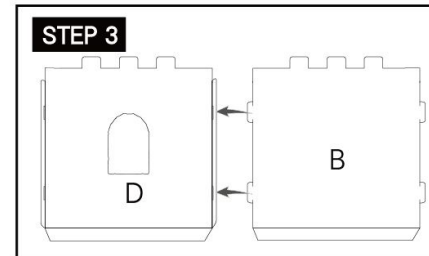

NOTE: The printed side faces outward when assembled.