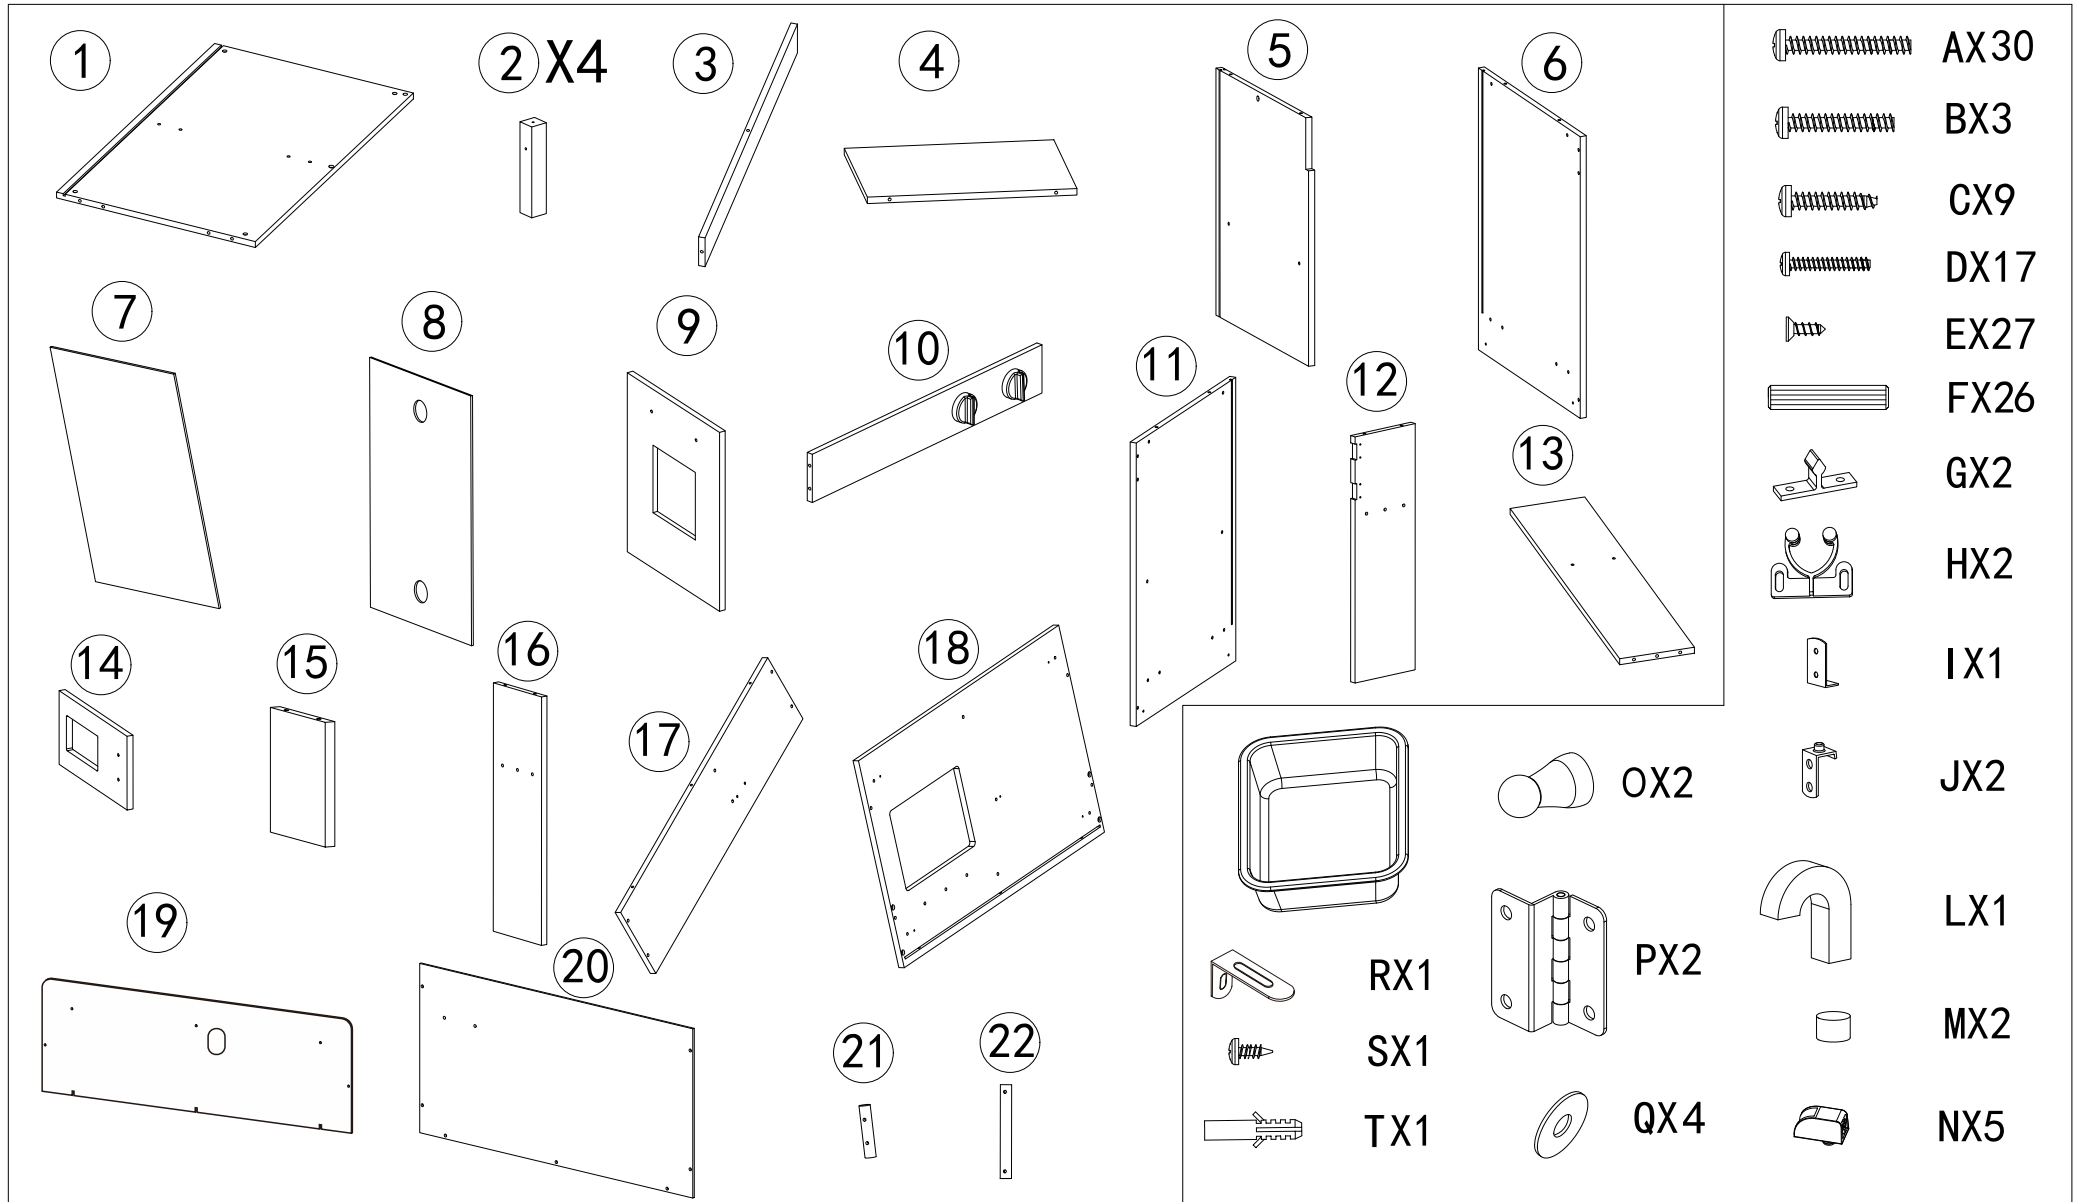

# Assembly Instructions

## CAUTION:

ADULT ASSEMBLY IS REQUIRED. HARDWARE CONTAINS SCREWS WITH SHARP POINTS. KEEP UNASSEMBLED PARTS OUT OF THE REACH OF SMALL CHILDREN. ADULT SUPERVISION IS RECOMMENDED. THIS IS A TOY, INTENDED FOR ROLE PLAY ONLY. PLEASE CHECK CONDITION OF ITEM REGULARLY, AS SCREWS MAY LOOSEN WITH USE OVER TIME. TIGHTEN SCREW FITTINGS IF NECESSARY.