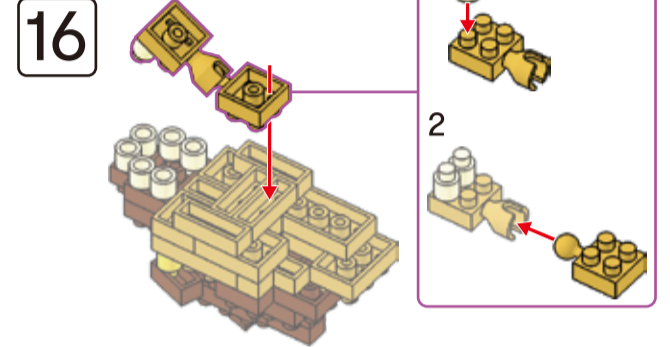

★ Transparent

2

3

4

5

6

7

8

# MINI BLOCK ICE CASTLE

keycode: 43264827  
 ADULT ASSIST IS RECOMMENDED.  
 PRODUCT MAY VARY SLIGHTLY FROM IMAGE SHOWN.

**WARNING:**  
 CHOKING HAZARD - SMALL PARTS.  
 NOT FOR CHILDREN UNDER 3 YEARS.

**6+**  
 YEARS