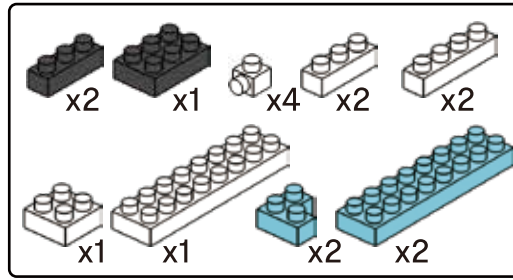

12

MINI BLOCK SPACE SHUTTLE

keycode: 43264841
 ADULT ASSIST IS RECOMMENDED.
 PRODUCT MAY VARY SLIGHTLY FROM IMAGE SHOWN.

WARNING:
 CHOKING HAZARD - SMALL PARTS.
 NOT FOR CHILDREN UNDER 3 YEARS.

6+
 YEARS

1