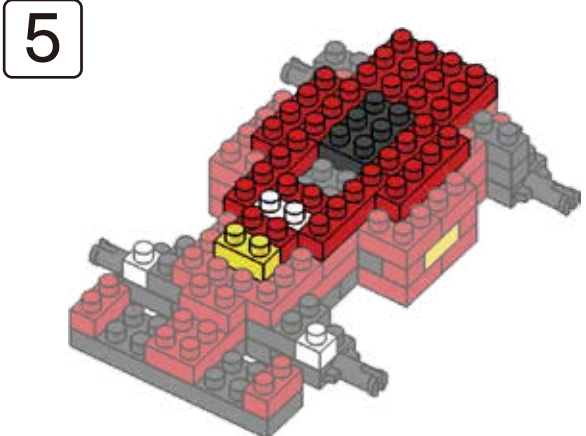

MINI BLOCK FORMULA CAR

keycode: 43264841
 ADULT ASSIST IS RECOMMENDED.
 PRODUCT MAY VARY SLIGHTLY FROM IMAGE SHOWN.

WARNING:
 CHOKING HAZARD - SMALL PARTS.
 NOT FOR CHILDREN UNDER 3 YEARS.

6+
 YEARS

7

5

8

9

10

11

12

MINI BLOCK HELICOPTER

keycode: 43264841
 ADULT ASSIST IS RECOMMENDED.
 PRODUCT MAY VARY SLIGHTLY FROM IMAGE SHOWN.

WARNING:
 CHOKING HAZARD - SMALL PARTS.
 NOT FOR CHILDREN UNDER 3 YEARS.

6+
 YEARS

- x2 (yellow 1x3)
- x1 (yellow 1x2)
- x2 (yellow 1x1)
- x1 (black 1x3)
- x1 (black 1x2)
- x3 (green 1x3)

1

- x2 (green 1x3)
- x4 (green 1x2)
- x1 (green 1x1)
- x4 (green 1x3)
- x3 (green 1x2)
- x2 (green 1x3)
- x1 (green 1x2)
- x7 (green 1x3)
- x2 (green 1x2)