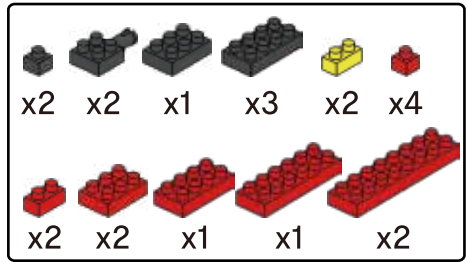

MINI BLOCK FORMULA CAR

keycode: 43264841
 ADULT ASSIST IS RECOMMENDED.
 PRODUCT MAY VARY SLIGHTLY FROM IMAGE SHOWN.

WARNING:
 CHOKING HAZARD - SMALL PARTS.
 NOT FOR CHILDREN UNDER 3 YEARS.

6+
 YEARS

7

5

8

9

10

11

12

MINI BLOCK HELICOPTER

keycode: 43264841
 ADULT ASSIST IS RECOMMENDED.
 PRODUCT MAY VARY SLIGHTLY FROM IMAGE SHOWN.

WARNING:
 CHOKING HAZARD - SMALL PARTS.
 NOT FOR CHILDREN UNDER 3 YEARS.

6+
 YEARS

- x2 (yellow 1x3)
- x1 (yellow 1x2)
- x2 (yellow 1x1)
- x1 (black 1x3)
- x1 (black 1x2)
- x3 (green 1x3)

1

- x2 (green 1x3)
- x4 (green 1x2)
- x1 (green 1x1)
- x4 (green 1x3)
- x3 (green 1x2)
- x2 (green 1x3)
- x1 (green 1x2)
- x7 (green 1x3)
- x2 (green 1x2)