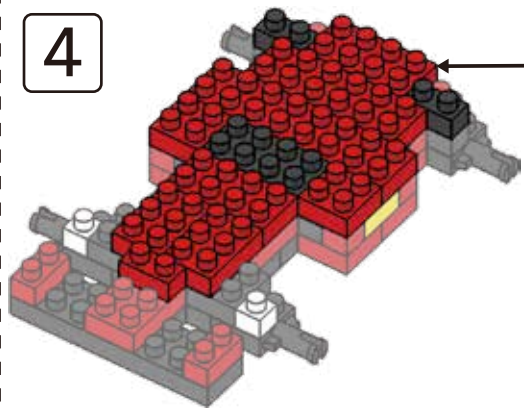

MINI BLOCK FORMULA CAR

keycode: 43264841
 ADULT ASSIST IS RECOMMENDED.
 PRODUCT MAY VARY SLIGHTLY FROM IMAGE SHOWN.

WARNING:
 CHOKING HAZARD - SMALL PARTS.
 NOT FOR CHILDREN UNDER 3 YEARS.

6+
 YEARS

7

5

8

9

10

11

12

MINI BLOCK HELICOPTER

keycode: 43264841
 ADULT ASSIST IS RECOMMENDED.
 PRODUCT MAY VARY SLIGHTLY FROM IMAGE SHOWN.

WARNING:
 CHOKING HAZARD - SMALL PARTS.
 NOT FOR CHILDREN UNDER 3 YEARS.

6+
 YEARS

- x2 (yellow 1x3)
- x1 (yellow 1x2)
- x2 (yellow 1x1)
- x1 (black 1x3)
- x1 (black 1x2)
- x3 (green 1x3)

1

- x2 (green 1x3)
- x4 (green 1x2)
- x1 (green 1x1)
- x4 (green 1x3)
- x3 (green 1x2)
- x2 (green 1x3)
- x1 (green 1x2)
- x7 (green 1x3)
- x2 (green 1x2)