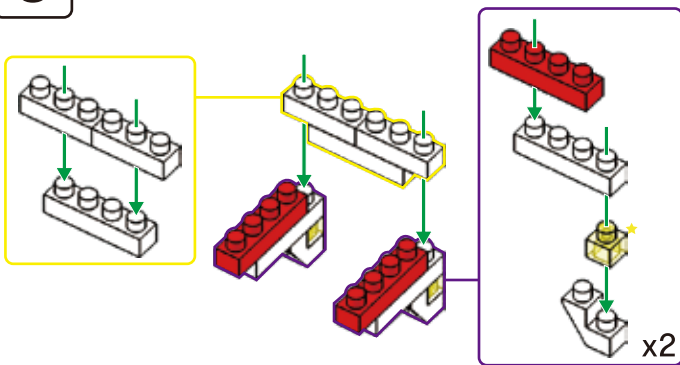

MINI BLOCK AMBULANCE

keycode: 43264841
 ADULT ASSIST IS RECOMMENDED.
 PRODUCT MAY VARY SLIGHTLY FROM IMAGE SHOWN.

WARNING:
 CHOKING HAZARD - SMALL PARTS.
 NOT FOR CHILDREN UNDER 3 YEARS.

6+
 YEARS

1

2

3

4