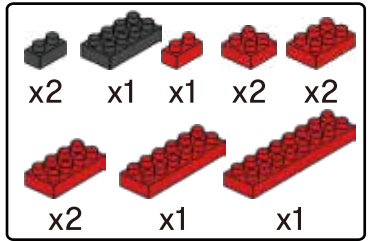

MINI BLOCK FORMULA CAR

keycode: 43264841
 ADULT ASSIST IS RECOMMENDED.
 PRODUCT MAY VARY SLIGHTLY FROM IMAGE SHOWN.

WARNING:
 CHOKING HAZARD - SMALL PARTS.
 NOT FOR CHILDREN UNDER 3 YEARS.

6+
 YEARS

7

5

8

9

10

11

12

MINI BLOCK HELICOPTER

keycode: 43264841
 ADULT ASSIST IS RECOMMENDED.
 PRODUCT MAY VARY SLIGHTLY FROM IMAGE SHOWN.

WARNING:
 CHOKING HAZARD - SMALL PARTS.
 NOT FOR CHILDREN UNDER 3 YEARS.

6+
 YEARS

- x2 (yellow 1x3)
- x1 (yellow 1x2)
- x2 (yellow 1x1)
- x1 (black 1x3)
- x1 (black 1x2)
- x3 (green 1x3)

1

- x2 (green 1x3)
- x4 (green 1x2)
- x1 (green 1x1)
- x4 (green 1x3)
- x3 (green 1x2)
- x2 (green 1x3)
- x1 (green 1x2)
- x7 (green 1x3)
- x2 (green 1x2)