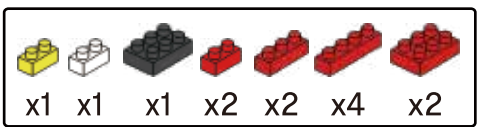

MINI BLOCK FORMULA CAR

keycode: 43264841
 ADULT ASSIST IS RECOMMENDED.
 PRODUCT MAY VARY SLIGHTLY FROM IMAGE SHOWN.

WARNING:
 CHOKING HAZARD - SMALL PARTS.
 NOT FOR CHILDREN UNDER 3 YEARS.

6+
 YEARS

7

5

8

9

10

11

12

MINI BLOCK HELICOPTER

keycode: 43264841
 ADULT ASSIST IS RECOMMENDED.
 PRODUCT MAY VARY SLIGHTLY FROM IMAGE SHOWN.

WARNING:
 CHOKING HAZARD - SMALL PARTS.
 NOT FOR CHILDREN UNDER 3 YEARS.

6+
 YEARS

- x2 (yellow 1x3)
- x1 (yellow 1x2)
- x2 (yellow 1x1)
- x1 (black 1x3)
- x1 (black 1x2)
- x3 (green 1x3)

1

- x2 (green 1x3)
- x4 (green 1x2)
- x1 (green 1x1)
- x4 (green 1x3)
- x3 (green 1x2)
- x2 (green 1x3)
- x1 (green 1x2)
- x7 (green 1x3)
- x2 (green 1x2)