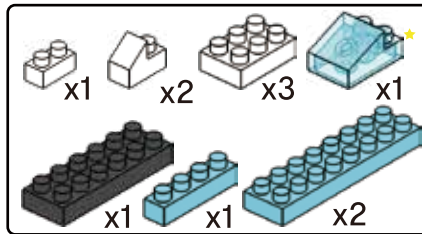

MINI BLOCK SPACE SHUTTLE

keycode: 43264841
ADULT ASSIST IS RECOMMENDED.
PRODUCT MAY VARY SLIGHTLY FROM IMAGE SHOWN.

WARNING:
CHOKING HAZARD - SMALL PARTS.
NOT FOR CHILDREN UNDER 3 YEARS.

6+
YEARS

1

2

3

4

5

6

7

8

9

★ Transparent