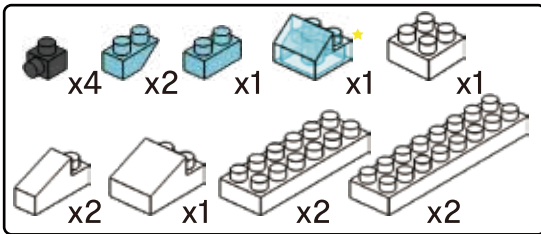

MINI BLOCK SPACE SHUTTLE

keycode: 43264841
ADULT ASSIST IS RECOMMENDED.
PRODUCT MAY VARY SLIGHTLY FROM IMAGE SHOWN.

WARNING:
CHOKING HAZARD - SMALL PARTS.
NOT FOR CHILDREN UNDER 3 YEARS.

6+
YEARS

1

2

3

4

5

6

7

8

9

★ Transparent