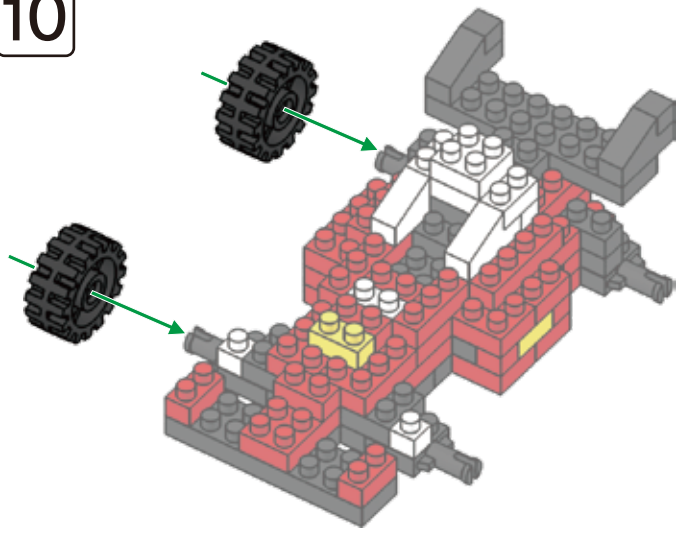

MINI BLOCK FORMULA CAR

keycode: 43264841
 ADULT ASSIST IS RECOMMENDED.
 PRODUCT MAY VARY SLIGHTLY FROM IMAGE SHOWN.

WARNING:
 CHOKING HAZARD - SMALL PARTS.
 NOT FOR CHILDREN UNDER 3 YEARS.

6+
 YEARS

7

5

8

9

10

11

12

MINI BLOCK HELICOPTER

keycode: 43264841
 ADULT ASSIST IS RECOMMENDED.
 PRODUCT MAY VARY SLIGHTLY FROM IMAGE SHOWN.

WARNING:
 CHOKING HAZARD - SMALL PARTS.
 NOT FOR CHILDREN UNDER 3 YEARS.

6+
 YEARS