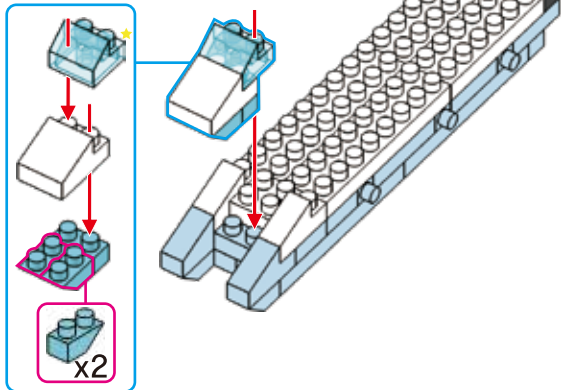

MINI BLOCK SPACE SHUTTLE

keycode: 43264841
ADULT ASSIST IS RECOMMENDED.
PRODUCT MAY VARY SLIGHTLY FROM IMAGE SHOWN.

WARNING:
CHOKING HAZARD - SMALL PARTS.
NOT FOR CHILDREN UNDER 3 YEARS.

6+
YEARS

1

2

3

4

5

6

7

8

9

★ Transparent