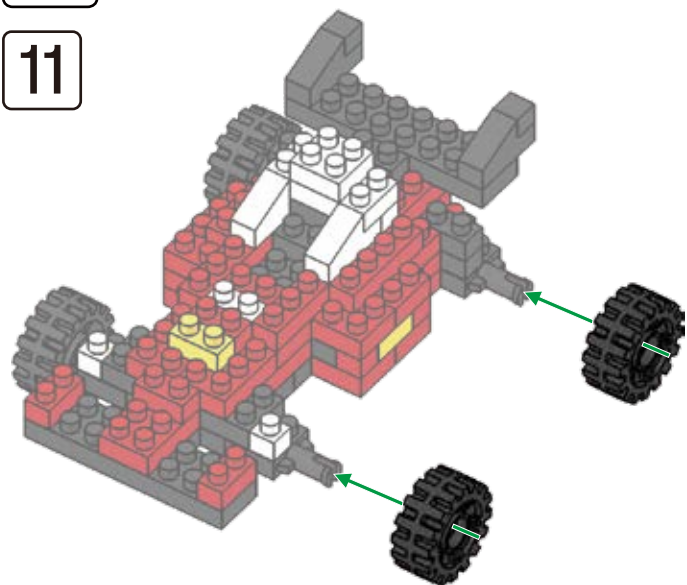

MINI BLOCK FORMULA CAR

keycode: 43264841
 ADULT ASSIST IS RECOMMENDED.
 PRODUCT MAY VARY SLIGHTLY FROM IMAGE SHOWN.

WARNING:
 CHOKING HAZARD - SMALL PARTS.
 NOT FOR CHILDREN UNDER 3 YEARS.

6+
 YEARS

7

5

8

9

10

11

12

MINI BLOCK HELICOPTER

keycode: 43264841
 ADULT ASSIST IS RECOMMENDED.
 PRODUCT MAY VARY SLIGHTLY FROM IMAGE SHOWN.

WARNING:
 CHOKING HAZARD - SMALL PARTS.
 NOT FOR CHILDREN UNDER 3 YEARS.

6+
 YEARS