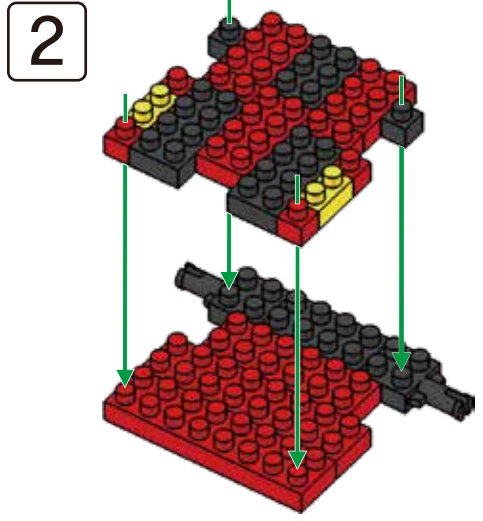

MINI BLOCK FORMULA CAR

keycode: 43264841
 ADULT ASSIST IS RECOMMENDED.
 PRODUCT MAY VARY SLIGHTLY FROM IMAGE SHOWN.

WARNING:
 CHOKING HAZARD - SMALL PARTS.
 NOT FOR CHILDREN UNDER 3 YEARS.

6+
 YEARS

7

5

8

9

10

11

12

MINI BLOCK HELICOPTER

keycode: 43264841
 ADULT ASSIST IS RECOMMENDED.
 PRODUCT MAY VARY SLIGHTLY FROM IMAGE SHOWN.

WARNING:
 CHOKING HAZARD - SMALL PARTS.
 NOT FOR CHILDREN UNDER 3 YEARS.

6+
 YEARS

- x2 (yellow 1x3)
- x1 (yellow 1x2)
- x2 (yellow 1x1)
- x1 (black 1x3)
- x1 (black 1x2)
- x3 (green 1x3)

1

- x2 (green 1x3)
- x4 (green 1x2)
- x1 (green 1x1)
- x4 (green 1x3)
- x3 (green 1x2)
- x2 (green 1x3)
- x1 (green 1x2)
- x7 (green 1x3)
- x2 (green 1x2)