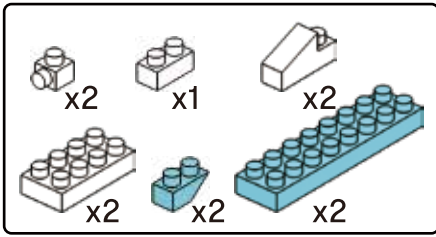

12

MINI BLOCK SPACE SHUTTLE

keycode: 43264841
 ADULT ASSIST IS RECOMMENDED.
 PRODUCT MAY VARY SLIGHTLY FROM IMAGE SHOWN.

WARNING:
 CHOKING HAZARD - SMALL PARTS.
 NOT FOR CHILDREN UNDER 3 YEARS.

6+
 YEARS

1