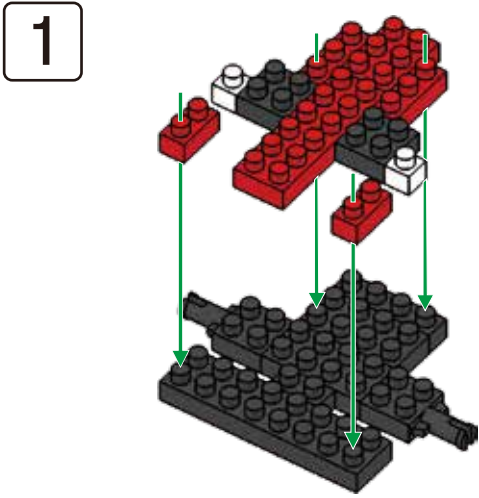

MINI BLOCK FORMULA CAR

keycode: 43264841
 ADULT ASSIST IS RECOMMENDED.
 PRODUCT MAY VARY SLIGHTLY FROM IMAGE SHOWN.

WARNING:
 CHOKING HAZARD - SMALL PARTS.
 NOT FOR CHILDREN UNDER 3 YEARS.

6+
 YEARS

7

5

8

9

10

11

12

MINI BLOCK HELICOPTER

keycode: 43264841
 ADULT ASSIST IS RECOMMENDED.
 PRODUCT MAY VARY SLIGHTLY FROM IMAGE SHOWN.

WARNING:
 CHOKING HAZARD - SMALL PARTS.
 NOT FOR CHILDREN UNDER 3 YEARS.

6+
 YEARS