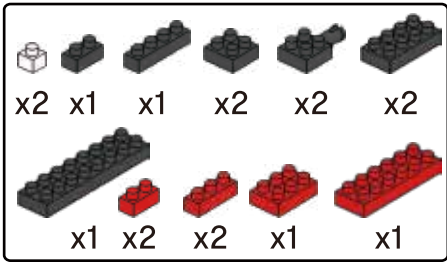

MINI BLOCK FORMULA CAR

keycode: 43264841
 ADULT ASSIST IS RECOMMENDED.
 PRODUCT MAY VARY SLIGHTLY FROM IMAGE SHOWN.

WARNING:
 CHOKING HAZARD - SMALL PARTS.
 NOT FOR CHILDREN UNDER 3 YEARS.

6+
 YEARS

7

5

8

9

10

11

12

MINI BLOCK HELICOPTER

keycode: 43264841
 ADULT ASSIST IS RECOMMENDED.
 PRODUCT MAY VARY SLIGHTLY FROM IMAGE SHOWN.

WARNING:
 CHOKING HAZARD - SMALL PARTS.
 NOT FOR CHILDREN UNDER 3 YEARS.

6+
 YEARS

- x2 (yellow 1x3)
- x1 (yellow 1x2)
- x2 (yellow 1x1)
- x1 (black 1x3)
- x1 (black 1x2)
- x3 (green 1x3)

1

- x2 (green 1x3)
- x4 (green 1x2)
- x1 (green 1x1)
- x4 (green 1x3)
- x3 (green 1x2)
- x2 (green 1x3)
- x1 (green 1x2)
- x7 (green 1x3)
- x2 (green 1x2)