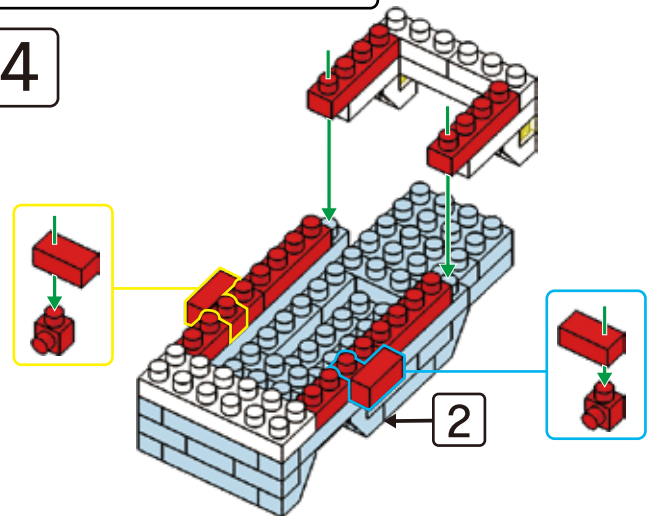

MINI BLOCK AMBULANCE

keycode: 43264841
 ADULT ASSIST IS RECOMMENDED.
 PRODUCT MAY VARY SLIGHTLY FROM IMAGE SHOWN.

WARNING:
 CHOKING HAZARD - SMALL PARTS.
 NOT FOR CHILDREN UNDER 3 YEARS.

6+
 YEARS

1

2

3

4