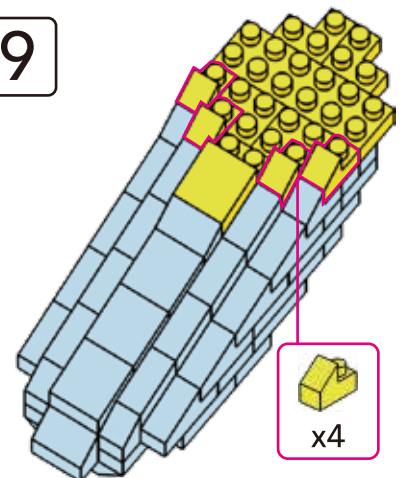

5

6

7

8

9

10

11

12

13

14

15

16

17

MINI BLOCK CHERRY

keycode: 43264858
ADULT ASSIST IS RECOMMENDED.
PRODUCT MAY VARY SLIGHTLY FROM IMAGE SHOWN.

WARNING:
CHOKING HAZARD - SMALL PARTS.
NOT FOR CHILDREN UNDER 3 YEARS.