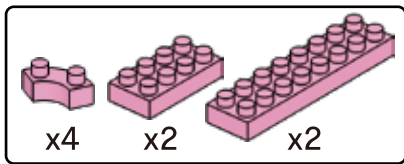

1

- x4 (yellow 1x1)
- x3 (yellow 1x2)
- x2 (yellow 1x3)
- x2 (red 1x1)
- x2 (red 1x2)
- x2 (red 1x3)
- x2 (red 1x4)

2

3

- x1 (red 1x1)
- x1 (red 1x2)
- x1 (red 1x3)
- x2 (yellow 1x1)
- x1 (yellow 1x2)
- x1 (yellow 1x3)
- x3 (yellow 1x2)
- x2 (yellow 1x3)

4

- x1 (yellow 1x1)
- x1 (yellow 1x2)
- x4 (yellow 1x3)
- x1 (yellow 1x4)
- x1 (red 1x1)
- x1 (red 1x5)

5

6

- x1 (yellow 1x1)
- x2 (yellow 1x2)
- x1 (yellow 1x3)
- x6 (yellow 1x4)
- x1 (yellow 1x5)

7

8

9

10

11

12

13

MINI BLOCK HAMBURGER

keycode: 43264858
 ADULT ASSIST IS RECOMMENDED.
 PRODUCT MAY VARY SLIGHTLY FROM IMAGE SHOWN.

WARNING:
 CHOKING HAZARD - SMALL PARTS.
 NOT FOR CHILDREN UNDER 3 YEARS.

6+
 YEARS