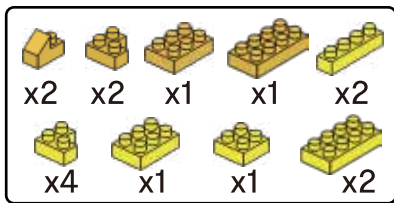

1

- x4 (yellow 1x1)
- x3 (yellow 1x2)
- x2 (yellow 1x3)
- x2 (red 1x1)
- x2 (red 1x2)
- x2 (red 1x3)
- x2 (red 1x4)

2

3

- x1 (red 1x1)
- x1 (red 1x2)
- x1 (red 1x3)
- x2 (yellow 1x1)
- x1 (yellow 1x2)
- x1 (yellow 1x3)
- x3 (yellow 1x2)
- x2 (yellow 1x3)

4

- x1 (yellow 1x1)
- x1 (yellow 1x2)
- x4 (yellow 1x3)
- x1 (yellow 1x4)
- x1 (red 1x1)
- x1 (red 1x5)

5

6

- x1 (yellow 1x1)
- x2 (yellow 1x2)
- x1 (yellow 1x3)
- x6 (yellow 1x4)
- x1 (yellow 1x5)

7

8

9

10

11

12

13

MINI BLOCK HAMBURGER

keycode: 43264858
 ADULT ASSIST IS RECOMMENDED.
 PRODUCT MAY VARY SLIGHTLY FROM IMAGE SHOWN.

WARNING:
 CHOKING HAZARD - SMALL PARTS.
 NOT FOR CHILDREN UNDER 3 YEARS.

6+
 YEARS