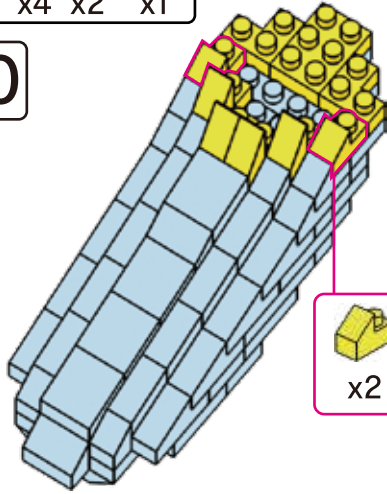

5

6

7

8

9

10

11

12

13

14

15

16

17

MINI BLOCK CHERRY

keycode: 43264858
ADULT ASSIST IS RECOMMENDED.
PRODUCT MAY VARY SLIGHTLY FROM IMAGE SHOWN.

WARNING:
CHOKING HAZARD - SMALL PARTS.
NOT FOR CHILDREN UNDER 3 YEARS.