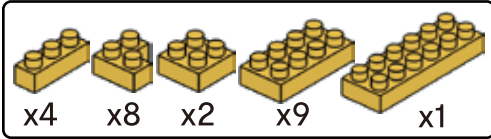

1

- x4 (yellow 1x1)
- x3 (yellow 1x2)
- x2 (yellow 1x3)
- x2 (red 1x1)
- x2 (red 1x2)
- x2 (red 1x3)
- x2 (red 1x4)

2

3

- x1 (red 1x1)
- x1 (red 1x2)
- x1 (red 1x3)
- x2 (yellow 1x1)
- x1 (yellow 1x2)
- x1 (yellow 1x3)
- x3 (yellow 1x2)
- x2 (yellow 1x3)

4

- x1 (yellow 1x1)
- x1 (yellow 1x2)
- x4 (yellow 1x3)
- x1 (yellow 1x4)
- x1 (red 1x1)
- x1 (red 1x5)

5

6

- x1 (yellow 1x1)
- x2 (yellow 1x2)
- x1 (yellow 1x3)
- x6 (yellow 1x4)
- x1 (yellow 1x5)

7

8

9

10

11

12

13

MINI BLOCK HAMBURGER

keycode: 43264858
 ADULT ASSIST IS RECOMMENDED.
 PRODUCT MAY VARY SLIGHTLY FROM IMAGE SHOWN.

WARNING:
 CHOKING HAZARD - SMALL PARTS.
 NOT FOR CHILDREN UNDER 3 YEARS.

6+
 YEARS