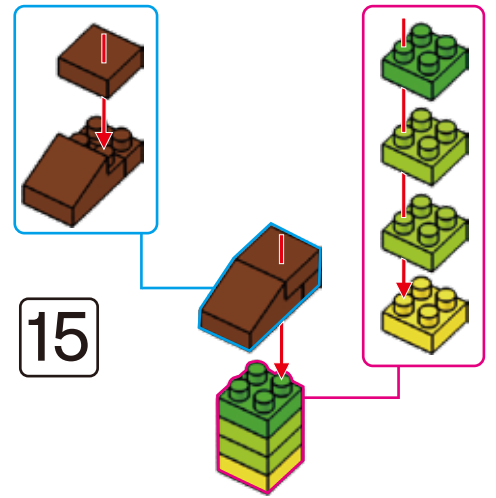

5

6

7

8

9

10

11

12

13

14

15

16

17

MINI BLOCK CHERRY

keycode: 43264858
ADULT ASSIST IS RECOMMENDED.
PRODUCT MAY VARY SLIGHTLY FROM IMAGE SHOWN.

WARNING:
CHOKING HAZARD - SMALL PARTS.
NOT FOR CHILDREN UNDER 3 YEARS.