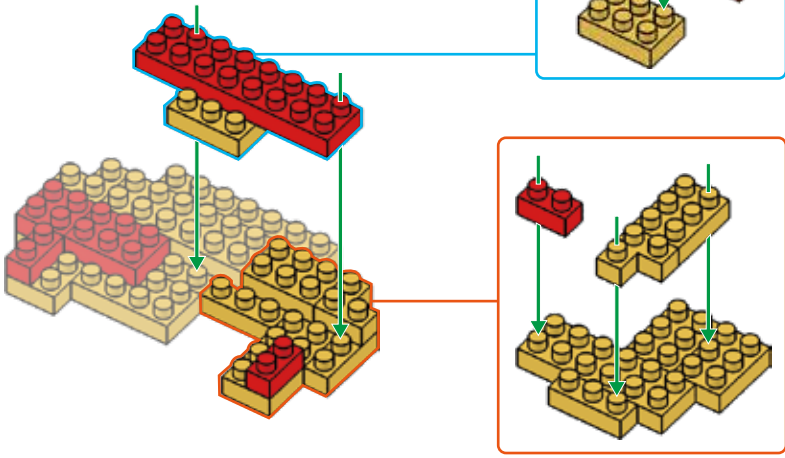

MINI BLOCK PIZZA

keycode: 43264858
 ADULT ASSIST IS RECOMMENDED.
 PRODUCT MAY VARY SLIGHTLY FROM IMAGE SHOWN.

WARNING:
 CHOKING HAZARD - SMALL PARTS.
 NOT FOR CHILDREN UNDER 3 YEARS.

6+
 YEARS

- x1 (yellow 1x1)
- x1 (yellow 1x2)
- x2 (yellow 1x3)
- x2 (red 1x1)
- x2 (red 1x2)
- x1 (red 1x3)
- x1 (red 1x4)
- x1 (red 1x5)

1

- x4 (yellow 1x1)
- x3 (yellow 1x2)
- x2 (yellow 1x3)
- x2 (red 1x1)
- x2 (red 1x2)
- x2 (red 1x3)
- x2 (red 1x4)

2

3

- x1 (red 1x1)
- x1 (red 1x2)
- x1 (red 1x3)
- x2 (yellow 1x1)
- x1 (yellow 1x2)
- x1 (yellow 1x3)
- x3 (yellow 1x2)
- x2 (yellow 1x3)

4

- x1 (yellow 1x1)
- x1 (yellow 1x2)
- x4 (yellow 1x3)
- x1 (yellow 1x4)
- x1 (red 1x1)
- x1 (red 1x5)

5

6

- x1 (yellow 1x1)
- x2 (yellow 1x2)
- x1 (yellow 1x3)
- x6 (yellow 1x4)
- x1 (yellow 1x5)

7

8

9