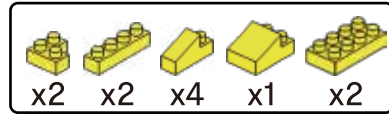

MINI BLOCK BANANA

keycode: 43264858
ADULT ASSIST IS RECOMMENDED.
PRODUCT MAY VARY SLIGHTLY FROM IMAGE SHOWN.

WARNING:
CHOKING HAZARD - SMALL PARTS.
NOT FOR CHILDREN UNDER 3 YEARS.

6+
YEARS

1

2

3

4