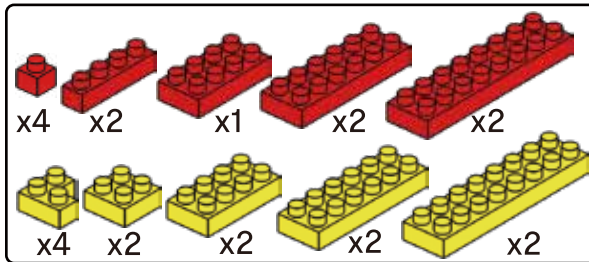

4

- x1 (yellow 1x1)
- x1 (yellow 1x2)
- x4 (yellow 1x3)
- x1 (yellow 1x4)
- x1 (red 1x1)
- x1 (red 1x5)

5

6

- x1 (yellow 1x1)
- x2 (yellow 1x2)
- x1 (yellow 1x3)
- x6 (yellow 1x4)
- x1 (yellow 1x5)

7

8

9

10

11

12

13

MINI BLOCK HAMBURGER

keycode: 43264858
 ADULT ASSIST IS RECOMMENDED.
 PRODUCT MAY VARY SLIGHTLY FROM IMAGE SHOWN.

WARNING:
 CHOKING HAZARD - SMALL PARTS.
 NOT FOR CHILDREN UNDER 3 YEARS.

6+
 YEARS