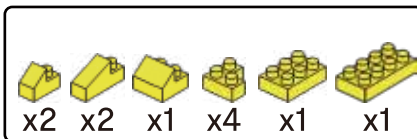

MINI BLOCK BANANA

keycode: 43264858
ADULT ASSIST IS RECOMMENDED.
PRODUCT MAY VARY SLIGHTLY FROM IMAGE SHOWN.

WARNING:
CHOKING HAZARD - SMALL PARTS.
NOT FOR CHILDREN UNDER 3 YEARS.

6+
YEARS

1

2

3

4

5

6

7

8

9