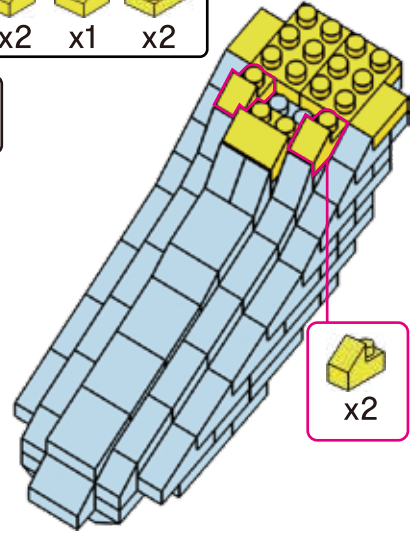

5

6

7

8

9

10

11

12

13

14

15

16

17

MINI BLOCK CHERRY

keycode: 43264858
ADULT ASSIST IS RECOMMENDED.
PRODUCT MAY VARY SLIGHTLY FROM IMAGE SHOWN.

WARNING:
CHOKING HAZARD - SMALL PARTS.
NOT FOR CHILDREN UNDER 3 YEARS.