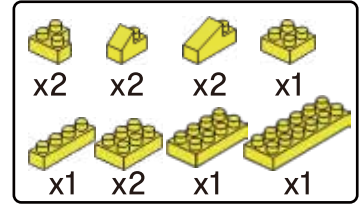

MINI BLOCK BANANA

keycode: 43264858
ADULT ASSIST IS RECOMMENDED.
PRODUCT MAY VARY SLIGHTLY FROM IMAGE SHOWN.

WARNING:
CHOKING HAZARD - SMALL PARTS.
NOT FOR CHILDREN UNDER 3 YEARS.

6+
YEARS

1

2

3

4