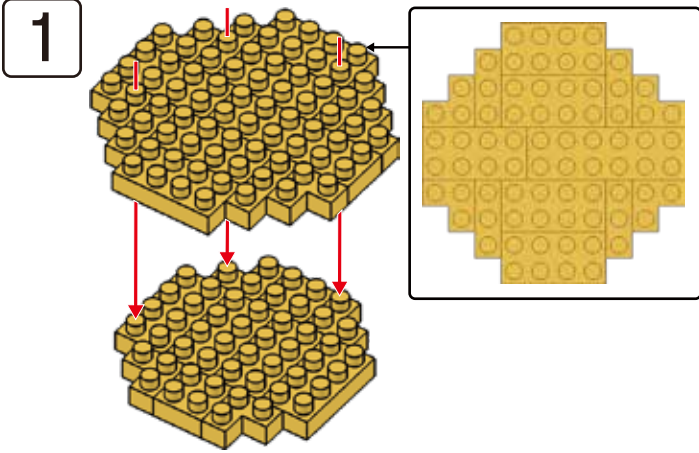

1

- x4 (yellow 1x1)
- x3 (yellow 1x2)
- x2 (yellow 1x3)
- x2 (red 1x1)
- x2 (red 1x2)
- x2 (red 1x3)
- x2 (red 1x4)

2

3

- x1 (red 1x1)
- x1 (red 1x2)
- x1 (red 1x3)
- x2 (yellow 1x1)
- x1 (yellow 1x2)
- x1 (yellow 1x3)
- x3 (yellow 1x2)
- x2 (yellow 1x3)

4

- x1 (yellow 1x1)
- x1 (yellow 1x2)
- x4 (yellow 1x3)
- x1 (yellow 1x4)
- x1 (red 1x1)
- x1 (red 1x5)

5

6

- x1 (yellow 1x1)
- x2 (yellow 1x2)
- x1 (yellow 1x3)
- x6 (yellow 1x4)
- x1 (yellow 1x5)

7

8

9

10

11

12

13

MINI BLOCK HAMBURGER

keycode: 43264858
 ADULT ASSIST IS RECOMMENDED.
 PRODUCT MAY VARY SLIGHTLY FROM IMAGE SHOWN.

WARNING:
 CHOKING HAZARD - SMALL PARTS.
 NOT FOR CHILDREN UNDER 3 YEARS.

6+
 YEARS