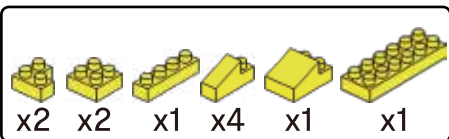

MINI BLOCK BANANA

keycode: 43264858
ADULT ASSIST IS RECOMMENDED.
PRODUCT MAY VARY SLIGHTLY FROM IMAGE SHOWN.

WARNING:
CHOKING HAZARD - SMALL PARTS.
NOT FOR CHILDREN UNDER 3 YEARS.

6+
YEARS

1

2

3

4

5

6

7

8

9