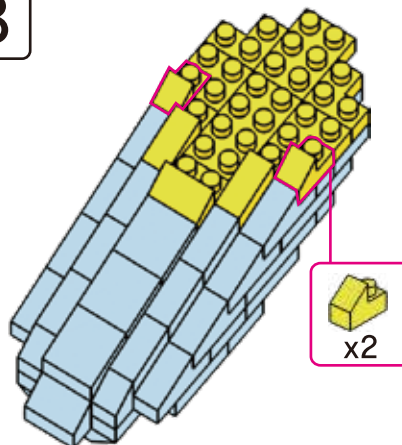

5

6

7

8

9

10

11

12

13

14

15

16

17

MINI BLOCK CHERRY

keycode: 43264858
ADULT ASSIST IS RECOMMENDED.
PRODUCT MAY VARY SLIGHTLY FROM IMAGE SHOWN.

WARNING:
CHOKING HAZARD - SMALL PARTS.
NOT FOR CHILDREN UNDER 3 YEARS.