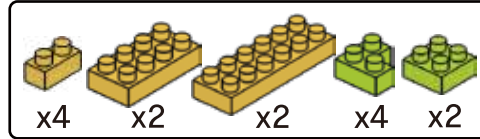

1

- x4 (yellow 1x1)
- x3 (yellow 1x2)
- x2 (yellow 1x3)
- x2 (red 1x1)
- x2 (red 1x2)
- x2 (red 1x3)
- x2 (red 1x4)

2

3

- x1 (red 1x1)
- x1 (red 1x2)
- x1 (red 1x3)
- x2 (yellow 1x1)
- x1 (yellow 1x2)
- x1 (yellow 1x3)
- x3 (yellow 1x2)
- x2 (yellow 1x3)

4

- x1 (yellow 1x1)
- x1 (yellow 1x2)
- x4 (yellow 1x3)
- x1 (yellow 1x4)
- x1 (red 1x1)
- x1 (red 1x5)

5

6

- x1 (yellow 1x1)
- x2 (yellow 1x2)
- x1 (yellow 1x3)
- x6 (yellow 1x4)
- x1 (yellow 1x5)

7

8

9

10

11

12

13

MINI BLOCK HAMBURGER

keycode: 43264858
 ADULT ASSIST IS RECOMMENDED.
 PRODUCT MAY VARY SLIGHTLY FROM IMAGE SHOWN.

WARNING:
 CHOKING HAZARD - SMALL PARTS.
 NOT FOR CHILDREN UNDER 3 YEARS.

6+
 YEARS