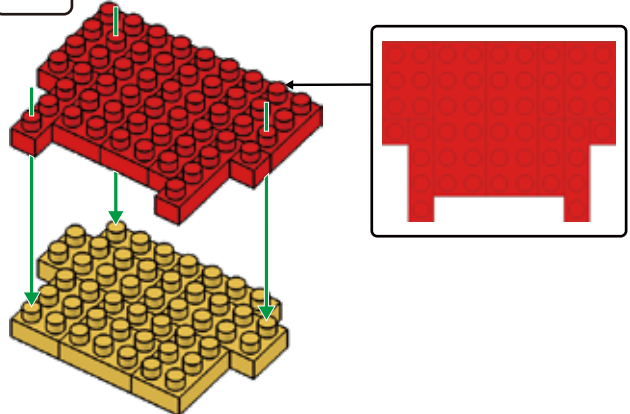

MINI BLOCK PIZZA

keycode: 43264858
 ADULT ASSIST IS RECOMMENDED.
 PRODUCT MAY VARY SLIGHTLY FROM IMAGE SHOWN.

WARNING:
 CHOKING HAZARD - SMALL PARTS.
 NOT FOR CHILDREN UNDER 3 YEARS.

6+
 YEARS

- x1 (yellow 1x1)
- x1 (yellow 1x2)
- x2 (yellow 1x3)
- x2 (red 1x1)
- x2 (red 1x2)
- x1 (red 1x3)
- x1 (red 1x4)
- x1 (red 1x5)

1

- x4 (yellow 1x1)
- x3 (yellow 1x2)
- x2 (yellow 1x3)
- x2 (red 1x1)
- x2 (red 1x2)
- x2 (red 1x3)
- x2 (red 1x4)

2

3

- x1 (red 1x1)
- x1 (red 1x2)
- x1 (red 1x3)
- x2 (yellow 1x1)
- x1 (yellow 1x2)
- x1 (yellow 1x3)
- x3 (yellow 1x2)
- x2 (yellow 1x3)

4

- x1 (yellow 1x1)
- x1 (yellow 1x2)
- x4 (yellow 1x3)
- x1 (yellow 1x4)
- x1 (red 1x1)
- x1 (red 1x5)

5

6

- x1 (yellow 1x1)
- x2 (yellow 1x2)
- x1 (yellow 1x3)
- x6 (yellow 1x4)
- x1 (yellow 1x5)

7

8

9