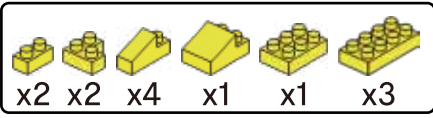

MINI BLOCK BANANA

keycode: 43264858
ADULT ASSIST IS RECOMMENDED.
PRODUCT MAY VARY SLIGHTLY FROM IMAGE SHOWN.

WARNING:
CHOKING HAZARD - SMALL PARTS.
NOT FOR CHILDREN UNDER 3 YEARS.

6+
YEARS

1

2

3

4