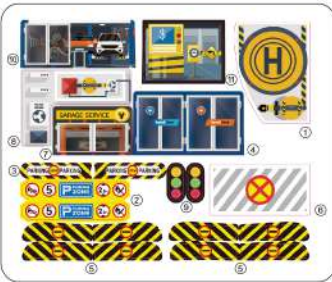

## PARTS

## PRODUCT ASSEMBLY:

**WARNING:** FOR SAFETY REASONS, REMOVE ALL TAGS, LABELS AND PLASTIC FASTENERS BEFORE GIVING THIS TOY TO YOUR CHILD.

**WARNING: CHOKING HAZARD**  
SMALL PARTS. NOT FOR CHILDREN UNDER 3 YEARS.