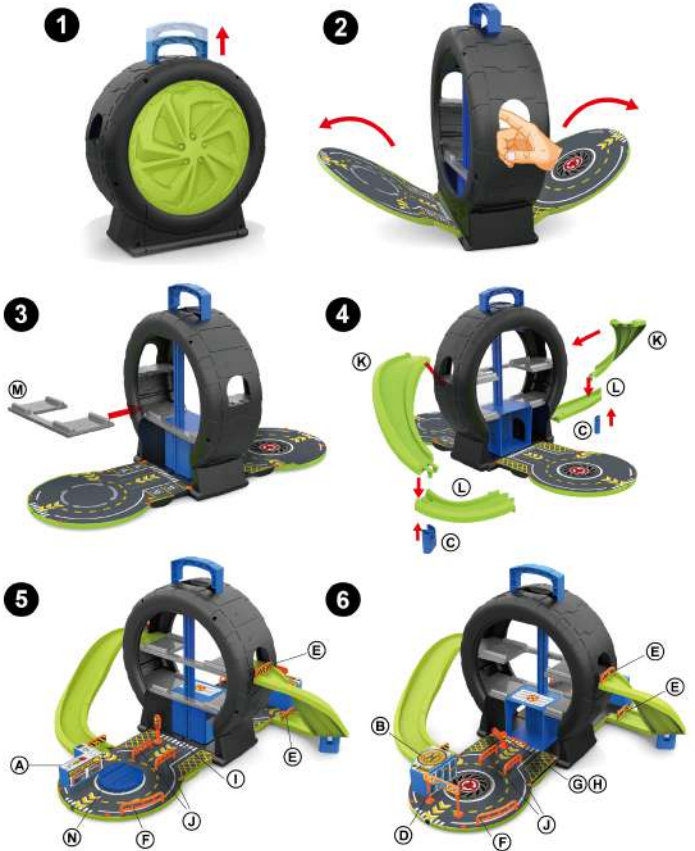

# On The Go Tyre Playset

3+  
years

## PARTS

## PRODUCT ASSEMBLY:

**WARNING:** FOR SAFETY REASONS, REMOVE ALL TAGS, LABELS AND PLASTIC FASTENERS BEFORE GIVING THIS TOY TO YOUR CHILD.

**WARNING: CHOKING HAZARD**  
SMALL PARTS. NOT FOR CHILDREN UNDER 3 YEARS.